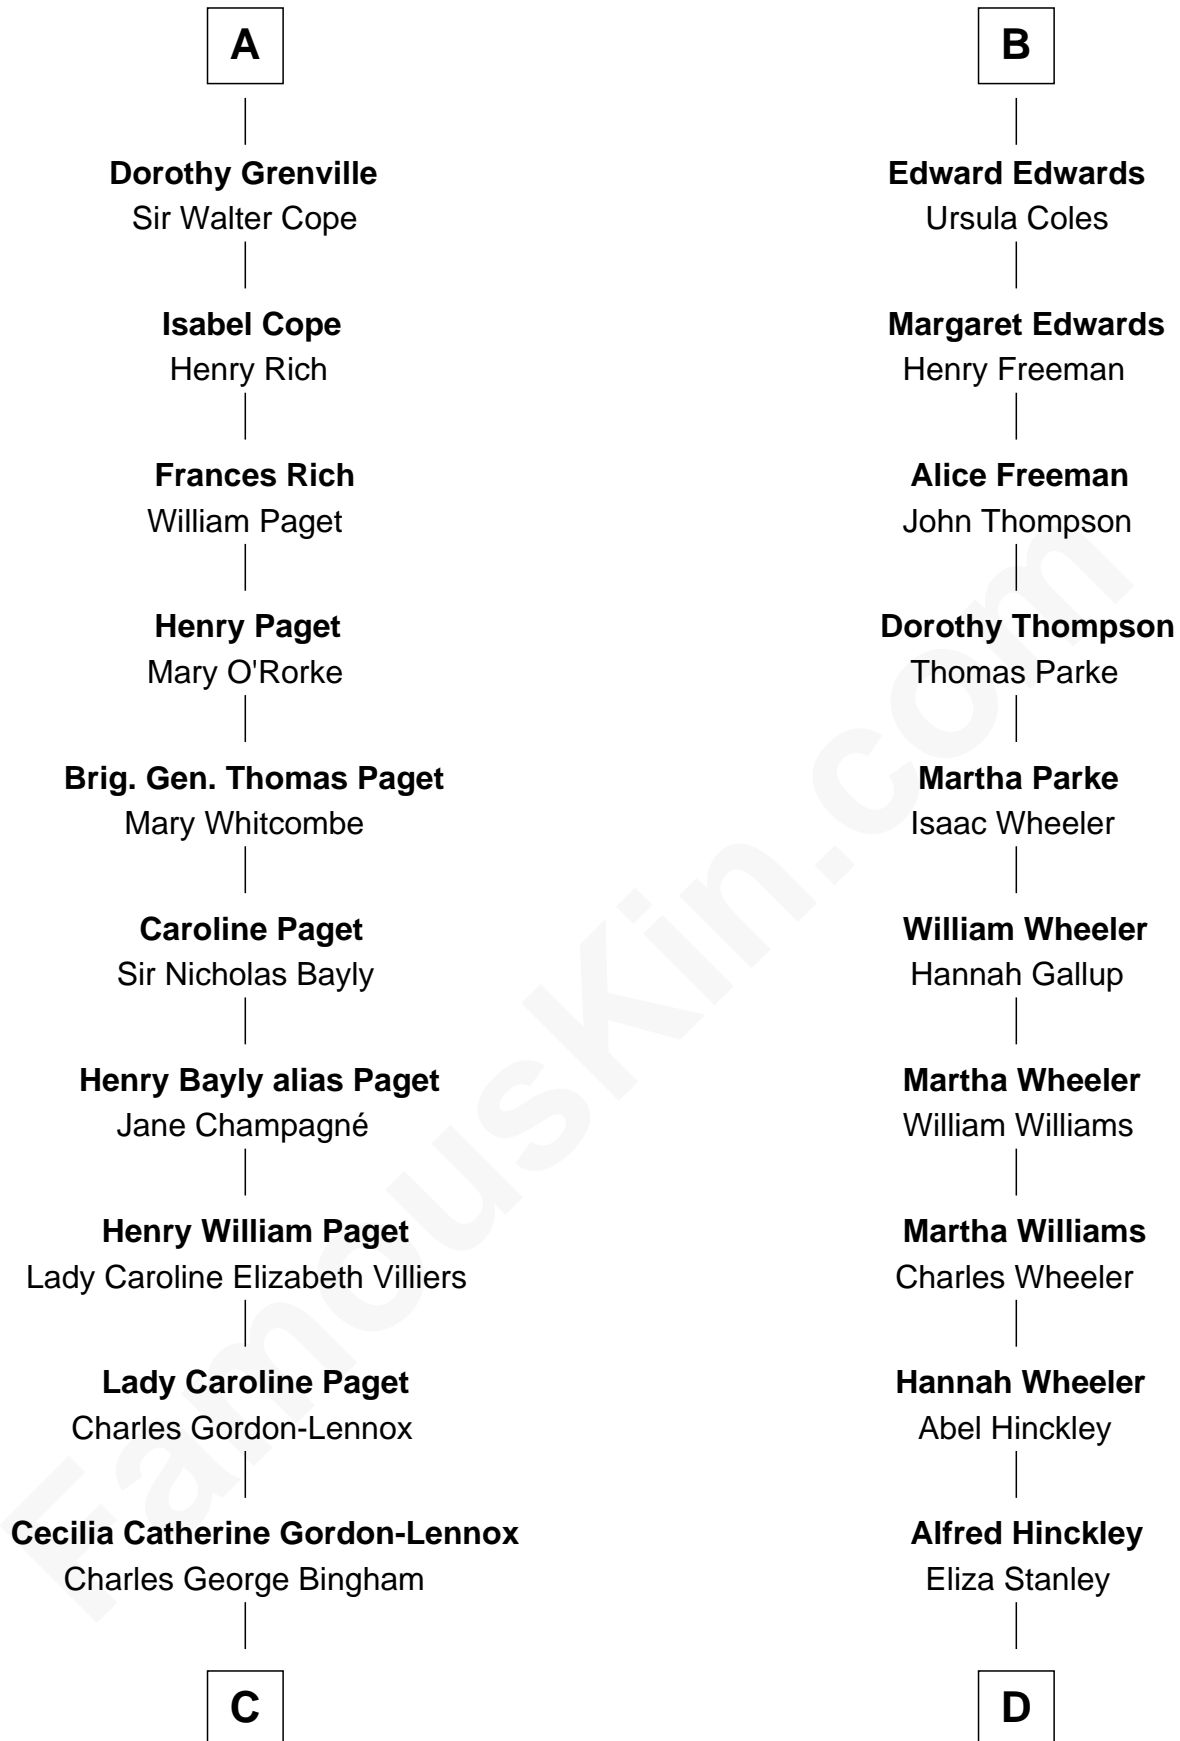

FamousKin.com
Relationship Chart of
Prince William
Prince of Wales

20th cousin 1 time removed of
John Hinckley, Jr.
Shot President Ronald Reagan

C

Rosalind Cecilia Caroline Bingham

James Albert Edward Hamilton

Cynthia Elinor Beatrix Hamilton

Albert Edward John Spencer

Edward John Spencer

Frances Ruth Burke Roche

Princess Diana Frances Spencer

Charles III, King of the United Kingdom

Prince William

Prince of Wales