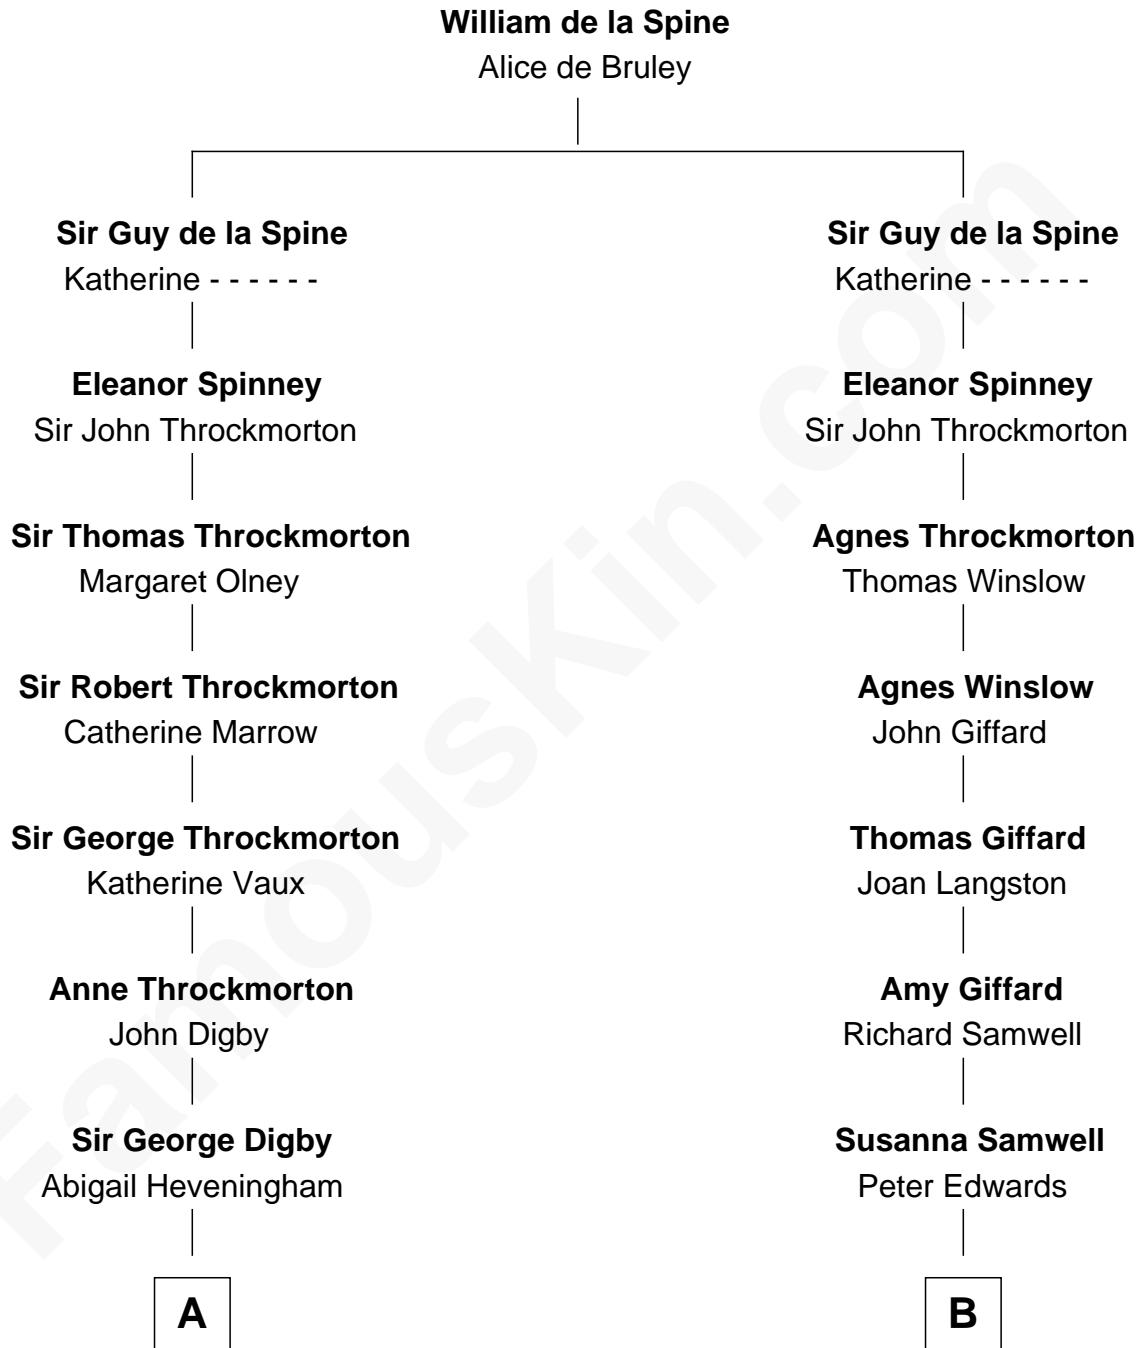

# FamousKin.com Relationship Chart of

**Prince William**

*Prince of Wales*

17th cousin 2 times removed of

**Francis Edward Hinckley**

*Co-Founder, University of Chicago*

University of Chicago

**A**

**John Digby**  
Beatrice Walcott

**George Digby**  
Anne Russell

**Ann Digby**  
Sir Robert Spencer

**Sir Charles Spencer**  
Anne Churchill

**John Spencer**  
Georgiana Carolina Carteret

**John Spencer**  
Margaret Georgiana Poyntz

**George John Spencer**  
Lavina Bingham

**Frederick Spencer**  
Adelaide Horatia Elizabeth Seymour

**Charles Robert Spencer**  
Margaret Baring

**Albert Edward John Spencer**  
Cynthia Elinor Beatrix Hamilton

**C**

**B**

**Edward Edwards**  
Ursula Coles

**Margaret Edwards**  
Henry Freeman

**Alice Freeman**  
John Thompson

**Dorothy Thompson**  
Thomas Parke

**Martha Parke**  
Isaac Wheeler

**William Wheeler**  
Hannah Gallup