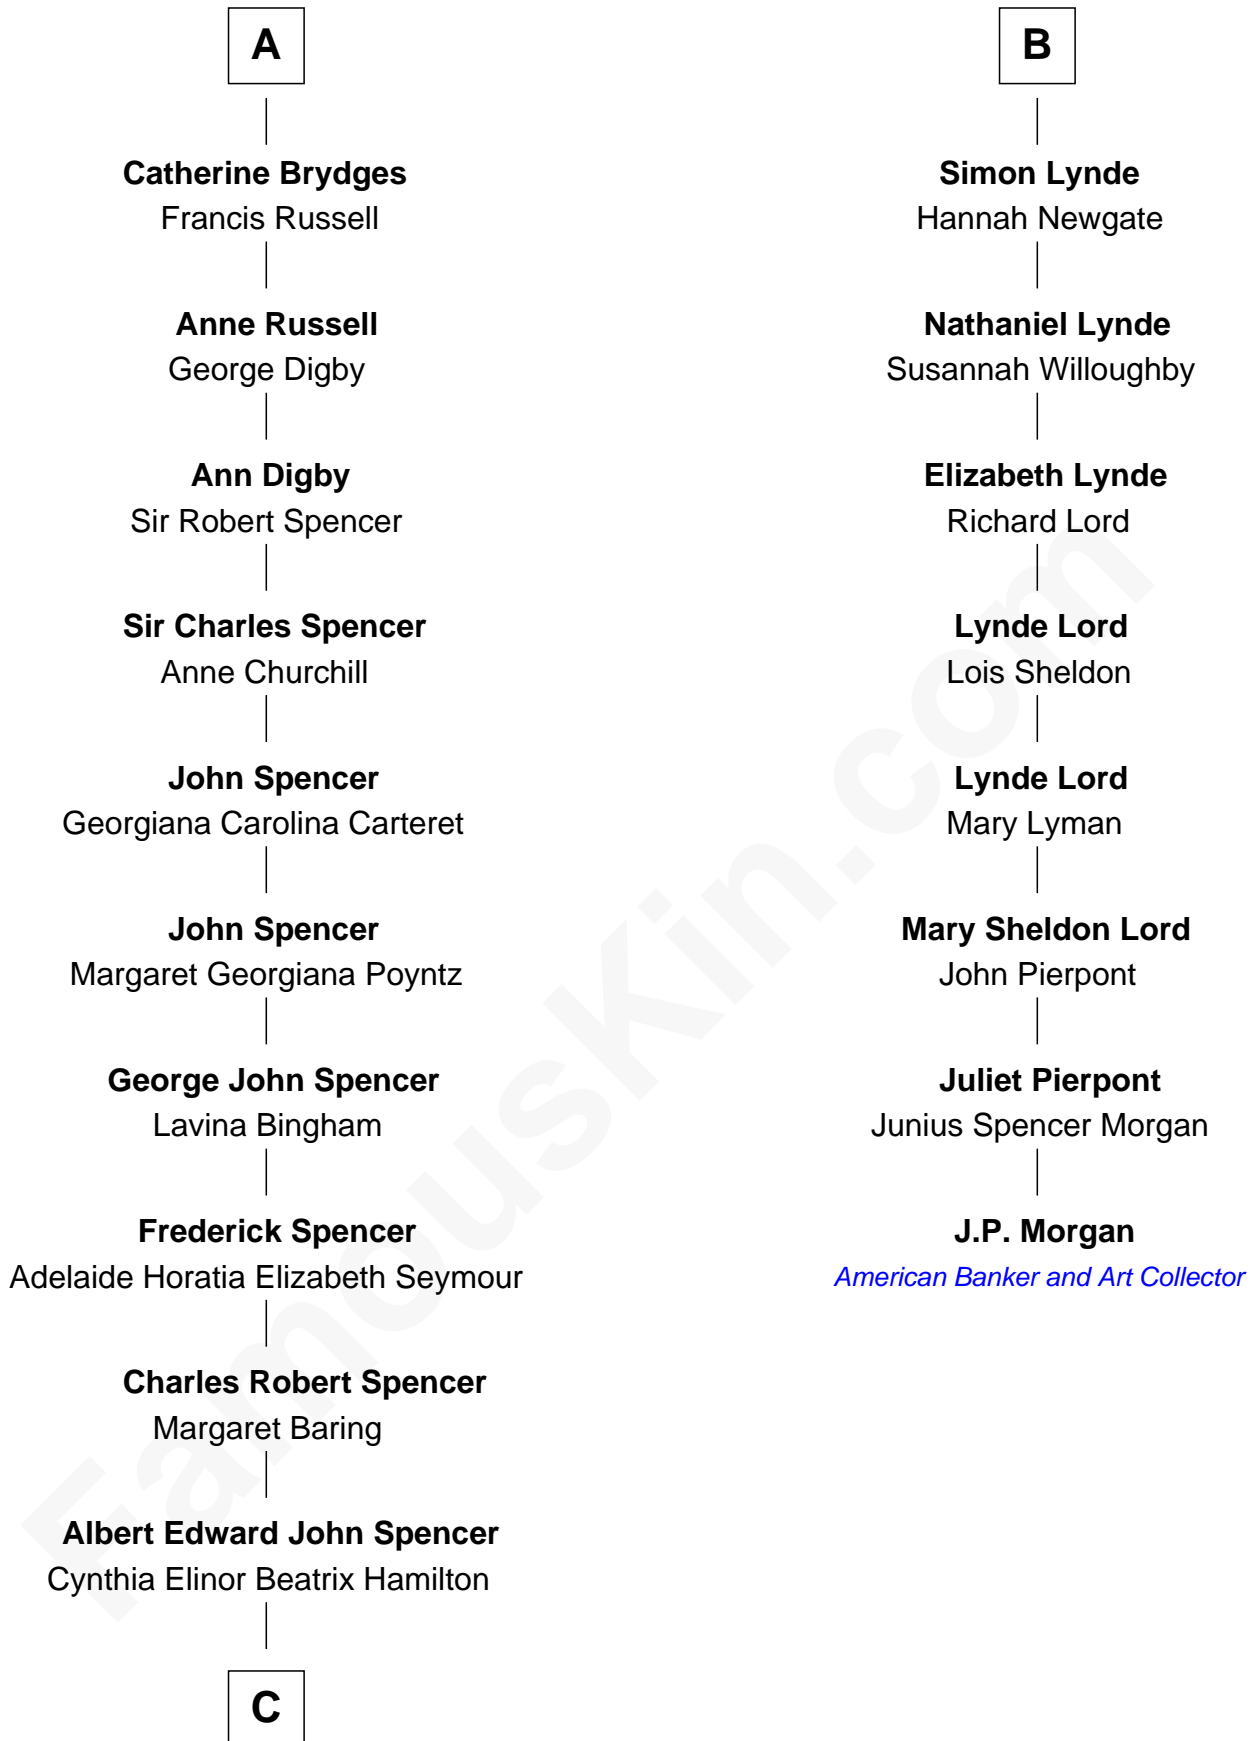

### Prince William

*Prince of Wales*

14th cousin 5 times removed of

**J.P. Morgan**  
*American Banker and Art Collector*

**C**

**Edward John Spencer**  
Frances Ruth Burke Roche

**Princess Diana Frances Spencer**  
Charles III, King of the United Kingdom

**Prince William**  
*Prince of Wales*

FamousKin.com