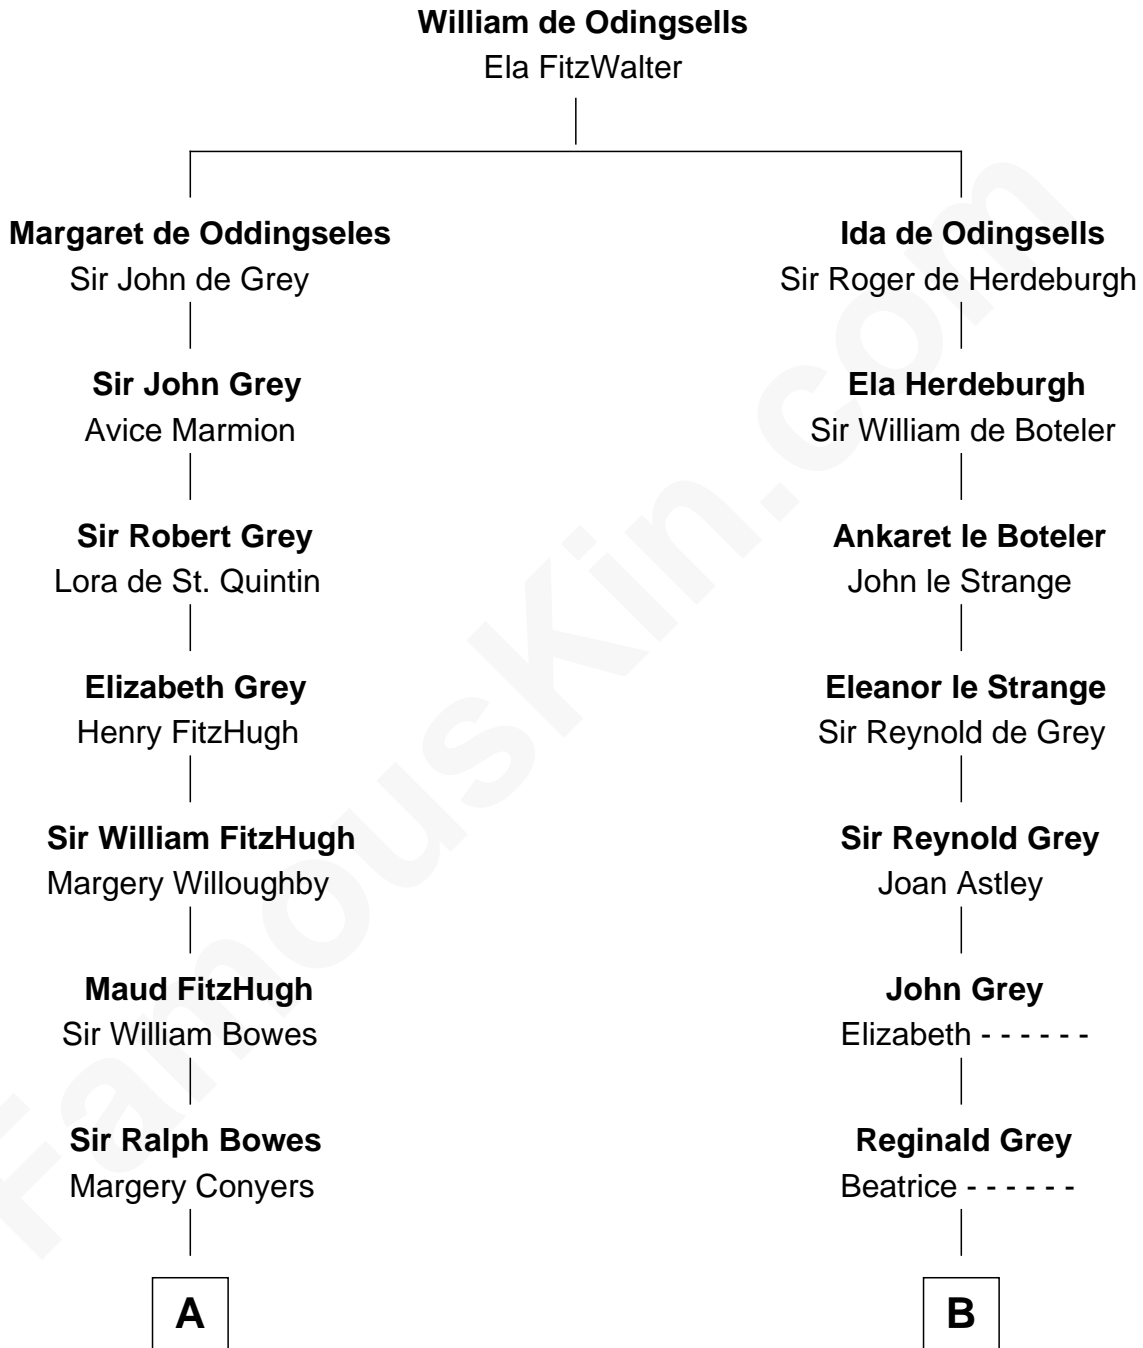

## Relationship Chart of

### Prince William

*Prince of Wales*

19th cousin 2 times removed of

**J.P. Morgan**  
*American Banker and Art Collector*

**C**

**Claude George Bowes-Lyon**  
Cecilia Nina Cavendish-Bentinck

**Elizabeth Bowes-Lyon**  
George VI, King of the United Kingdom

**Elizabeth II, Queen of the United Kingdom**  
Prince Philip of Edinburgh

**Charles III, King of the United Kingdom**  
Princess Diana Frances Spencer

**Prince William**  
*Prince of Wales*

**D**

**Mary Sheldon Lord**  
John Pierpont