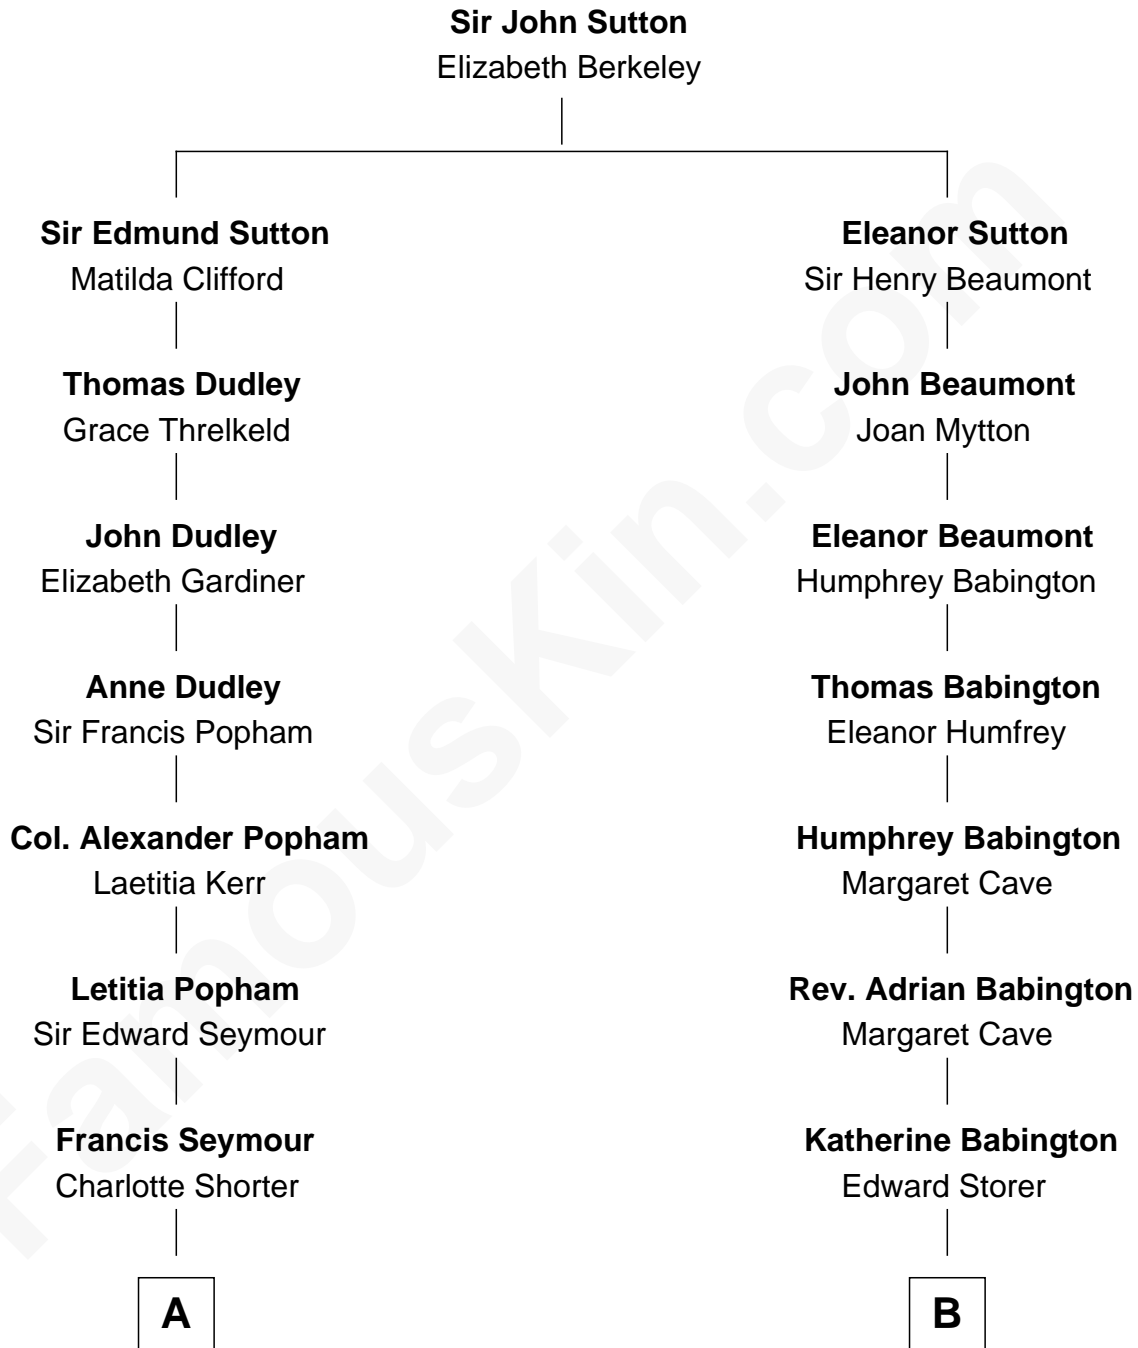

FamousKin.com
Relationship Chart of
Prince William
Prince of Wales

15th cousin 3 times removed of

John Dye
TV and Movie Actor - "Touched by an Angel"

C

Lynn Maree Duvall

Jim C. Dye

John Dye

TV and Movie Actor

FamousKin.com