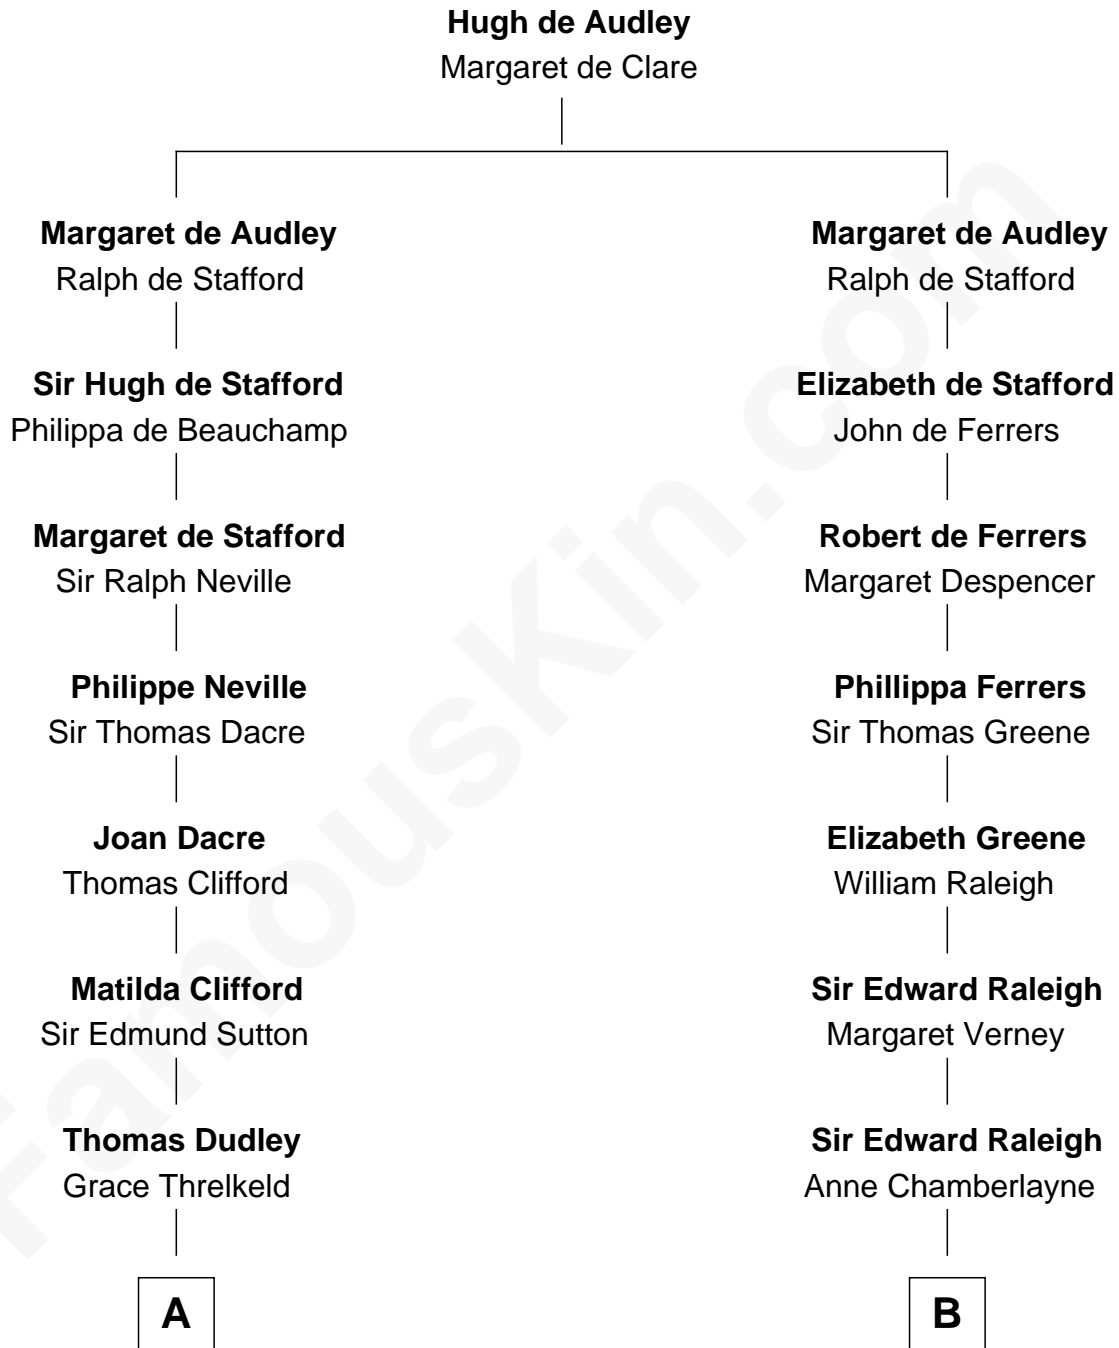

FamousKin.com

Relationship Chart of

Prince William

Prince of Wales

18th cousin 2 times removed of

Stephen A. Douglas

Participated in Lincoln-Douglas Debates

C

Albert Edward John Spencer
Cynthia Elinor Beatrix Hamilton

Edward John Spencer
Frances Ruth Burke Roche

Princess Diana Frances Spencer
Charles III, King of the United Kingdom

Prince William
Prince of Wales