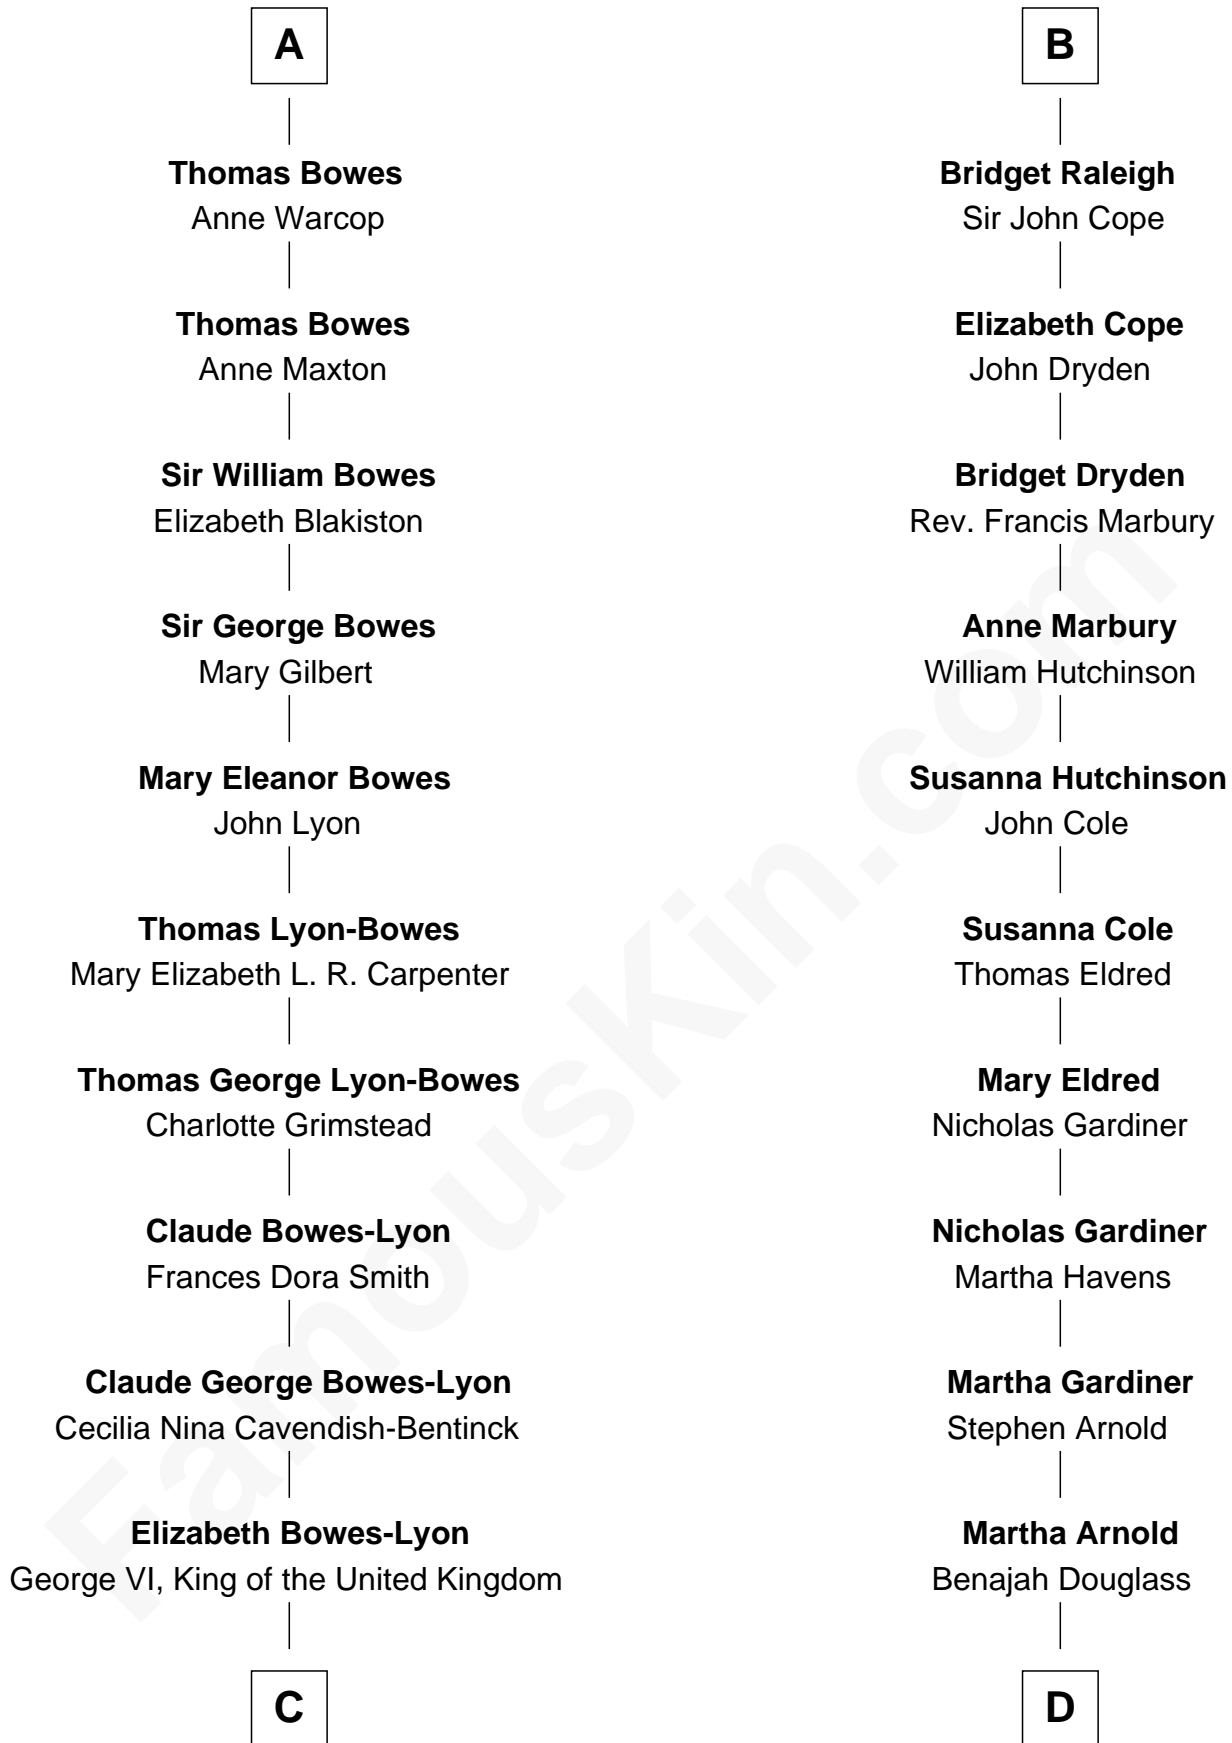

FamousKin.com Relationship Chart of

Prince William

Prince of Wales

18th cousin 1 time removed of

Stephen A. Douglas

Participated in Lincoln-Douglas Debates

Edmund Fitzalan

Alice de Warenne

C

Elizabeth II, Queen of the United Kingdom

Prince Philip of Edinburgh

Charles III, King of the United Kingdom

Princess Diana Frances Spencer

Prince William

Prince of Wales

D