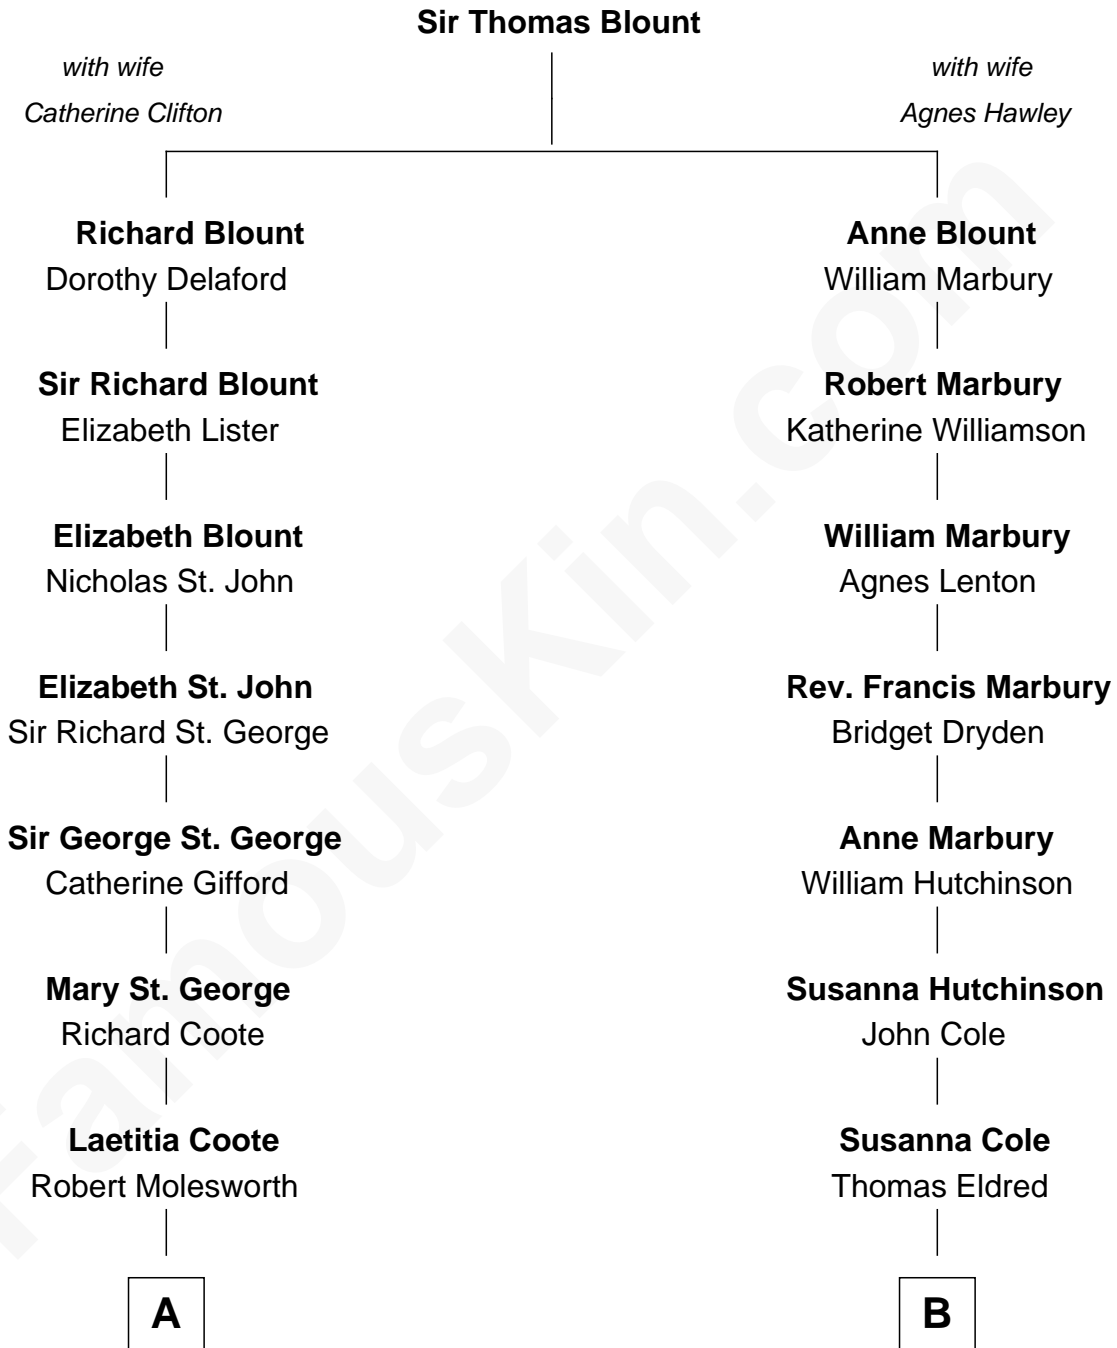

**FamousKin.com**  
**Relationship Chart of**  
**Prince William**  
*Prince of Wales*

12th cousin 4 times removed of

**Stephen A. Douglas**  
*Participated in Lincoln-Douglas Debates*

**A**

**Richard Molesworth**

Mary Jenney Ussher

**Louisa Molesworth**

William Brabazon Ponsonby

**Mary Elizabeth Ponsonby**

Charles Grey

**Elizabeth Grey**

John Crocker Bulteel

**Louisa Emily Charlotte Bulteel**

Edward Charles Baring

**Margaret Baring**

Charles Robert Spencer

**Albert Edward John Spencer**

Cynthia Elinor Beatrix Hamilton

**Edward John Spencer**

Frances Ruth Burke Roche

**Princess Diana Frances Spencer**