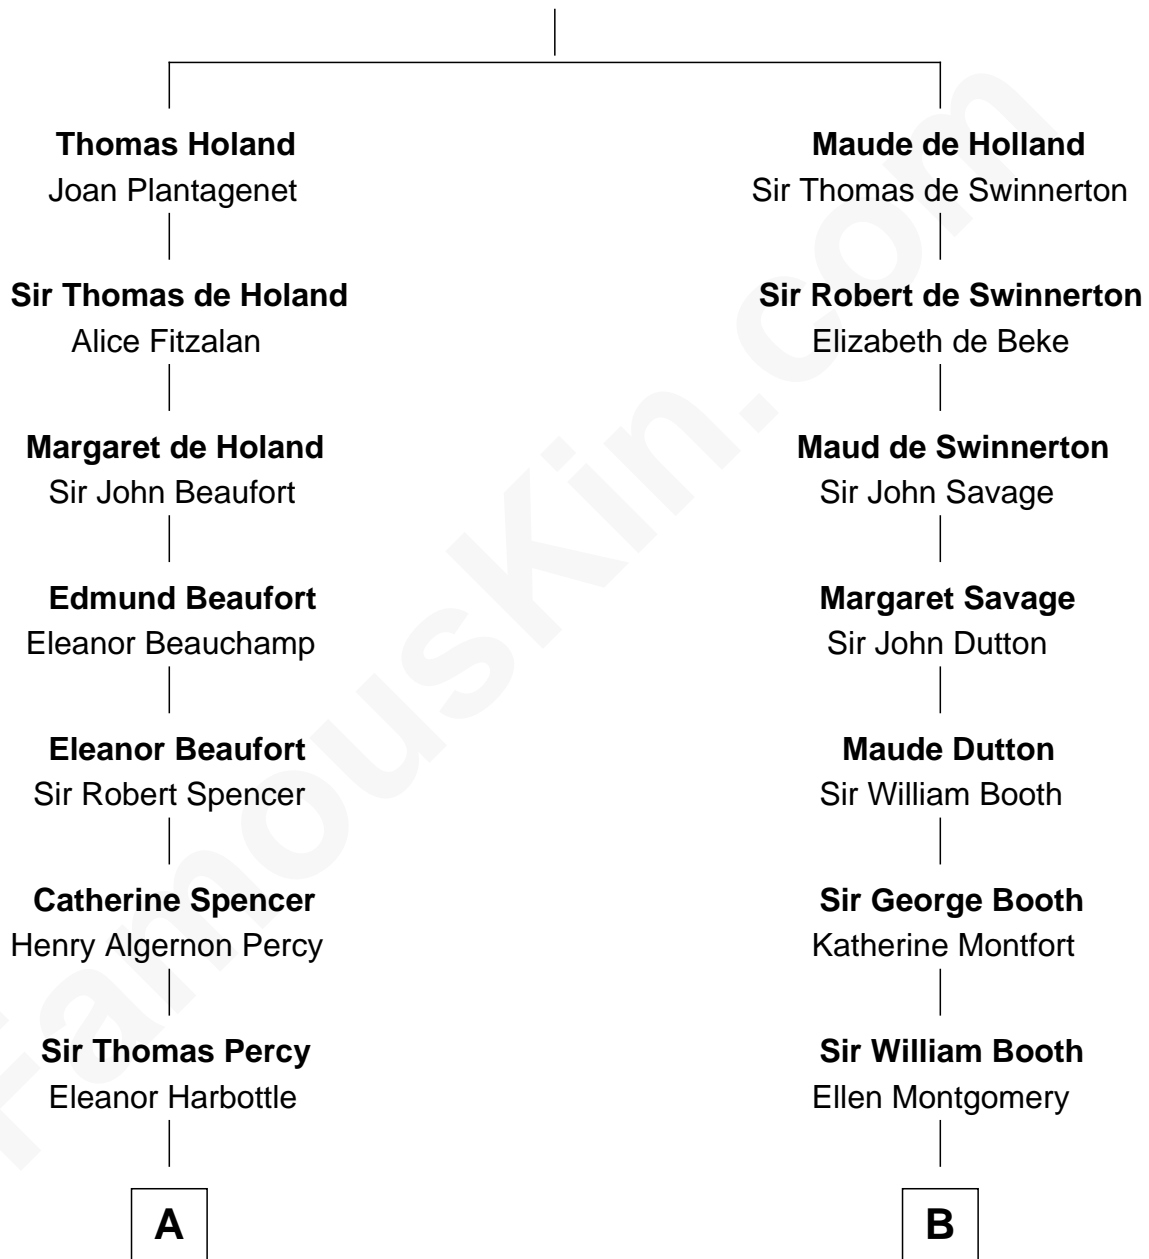

FamousKin.com

Relationship Chart of

Prince William

Prince of Wales

17th cousin 4 times removed of

Stephen A. Douglas

Participated in Lincoln-Douglas Debates

Sir Robert de Holland

Maude la Zouche

A

Henry Percy
Katherine Neville

Henry Percy
Dorothy Devereux

Dorothy Percy
Robert Sydney

Dorothy Sydney
Henry Spencer

Sir Robert Spencer
Ann Digby

Sir Charles Spencer
Anne Churchill

John Spencer
Georgiana Carolina Carteret

John Spencer
Margaret Georgiana Poyntz

George John Spencer
Lavina Bingham

Frederick Spencer
Adelaide Horatia Elizabeth Seymour

C

B

Jane Booth
Sir Thomas Holford

Dorothy Holford
John Bruen