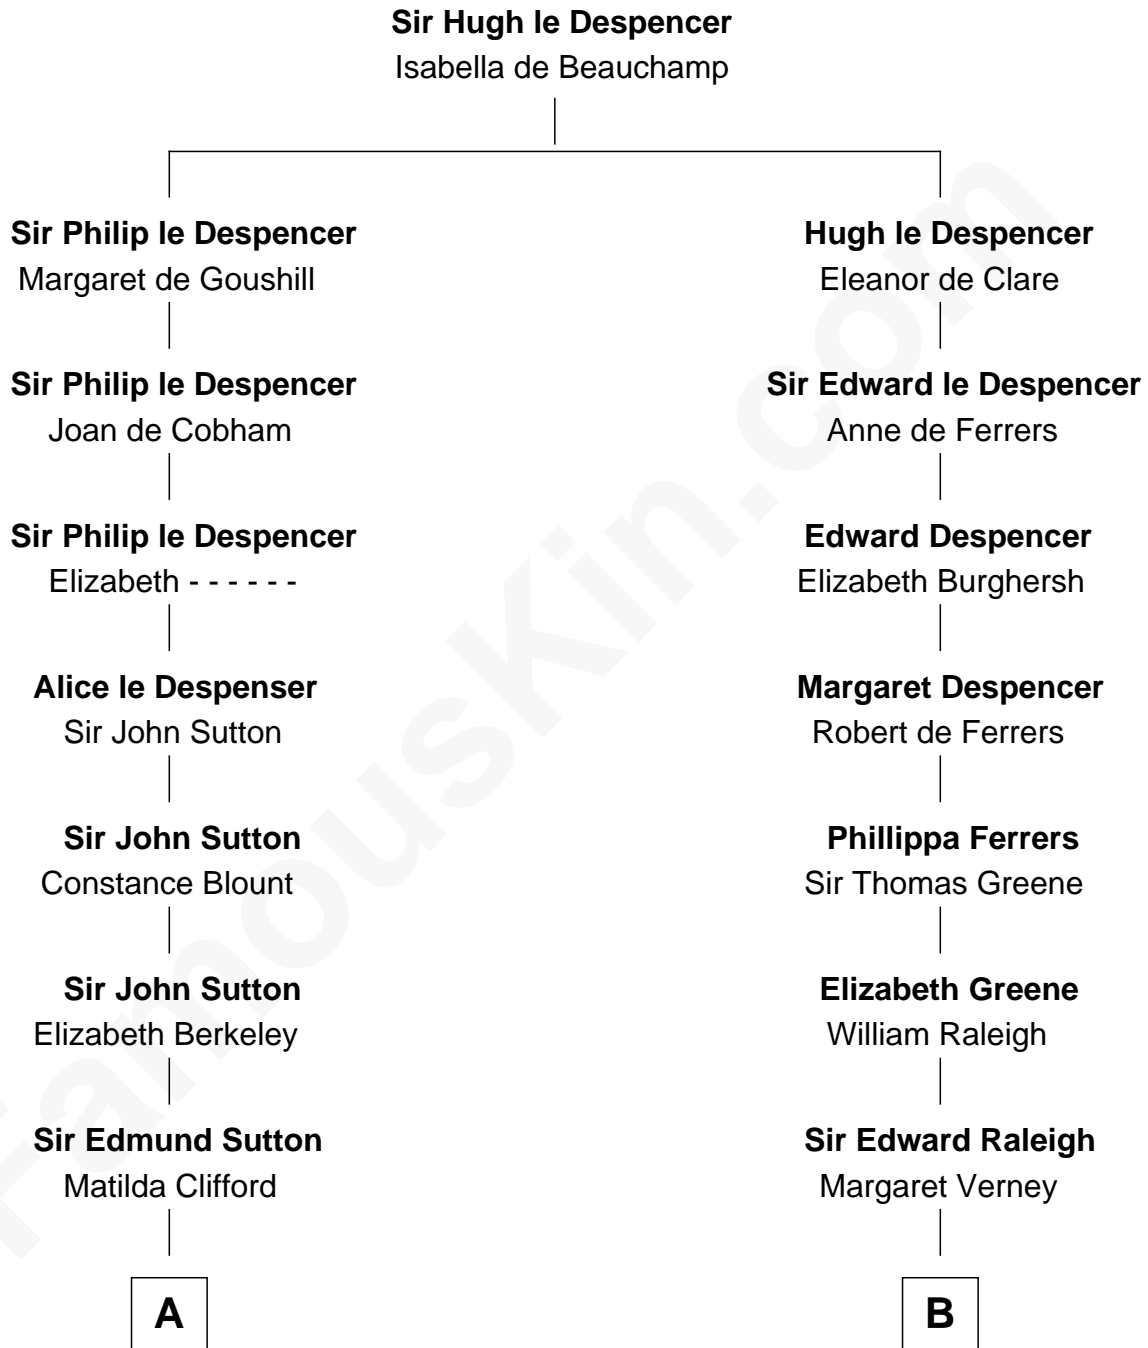

## Relationship Chart of

### Prince William

Prince of Wales

19th cousin 2 times removed of

**Stephen A. Douglas**

*Participated in Lincoln-Douglas Debates*

**C**

**Charles Robert Spencer**

Margaret Baring

**Albert Edward John Spencer**

Cynthia Elinor Beatrix Hamilton

**Edward John Spencer**

Frances Ruth Burke Roche

**Princess Diana Frances Spencer**

Charles III, King of the United Kingdom

**Prince William**

*Prince of Wales*

**D**

**Martha Arnold**

Benajah Douglass

**Dr. Stephen Arnold Douglass**

Sarah Fiske

**Stephen A. Douglas**

*The Lincoln-Douglas Debates*