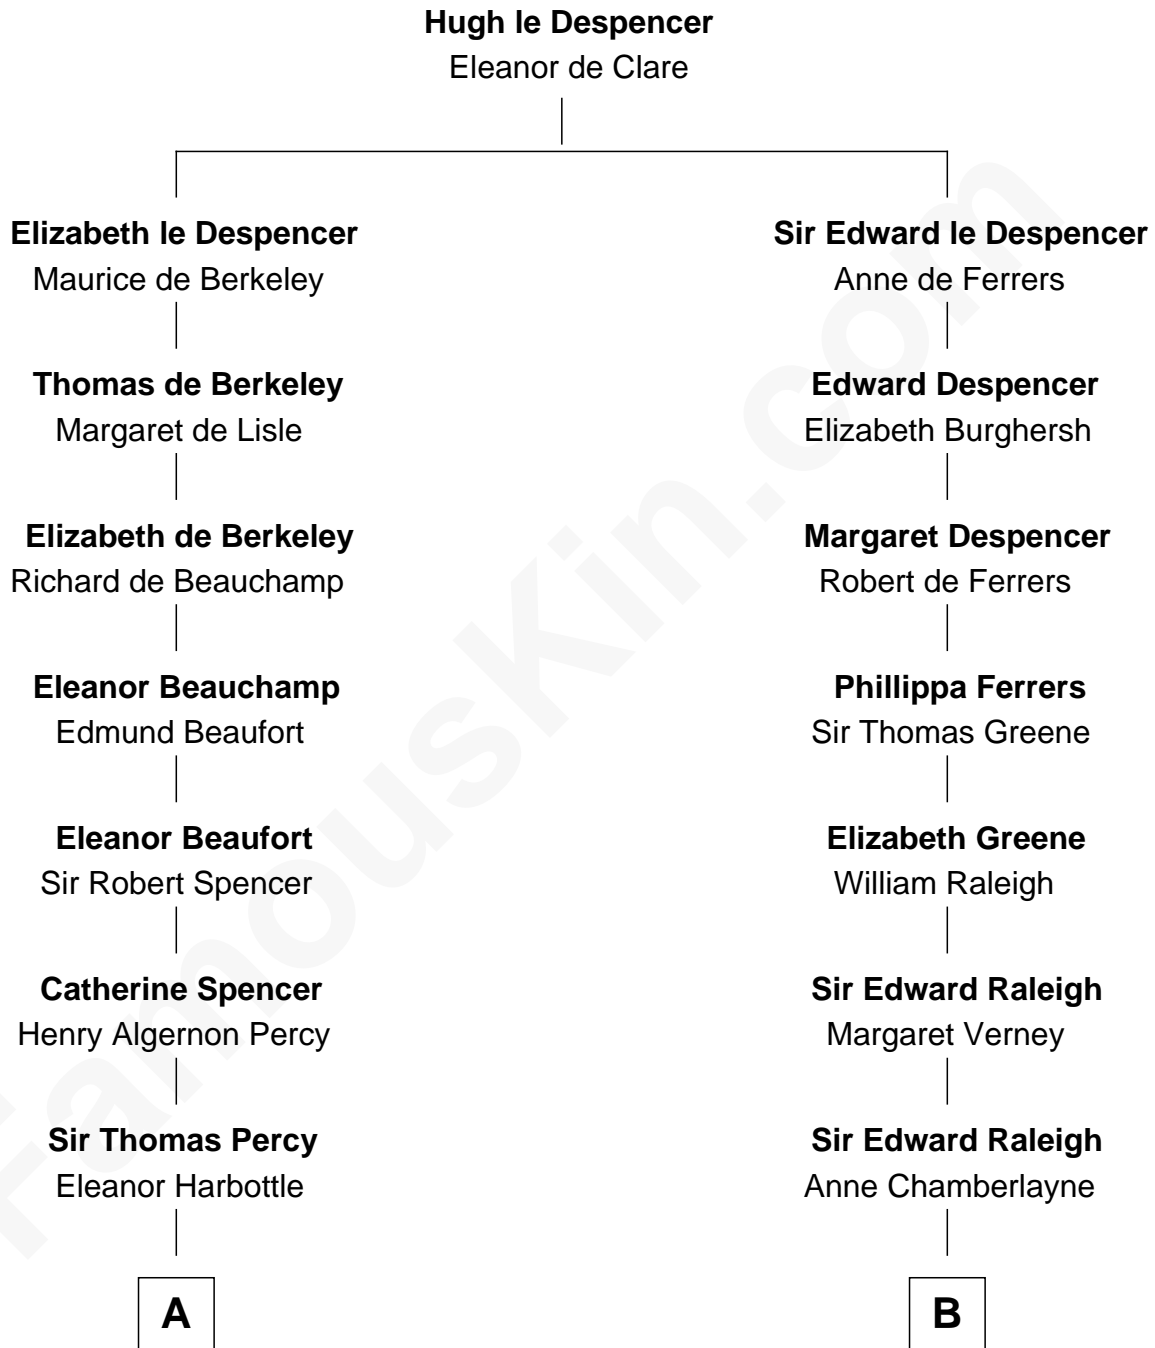

FamousKin.com Relationship Chart of

Prince William

Prince of Wales

18th cousin 3 times removed of

Stephen A. Douglas

Participated in Lincoln-Douglas Debates

C

Charles Robert Spencer

Margaret Baring

Albert Edward John Spencer

Cynthia Elinor Beatrix Hamilton

Edward John Spencer

Frances Ruth Burke Roche

Princess Diana Frances Spencer

Charles III, King of the United Kingdom

Prince William