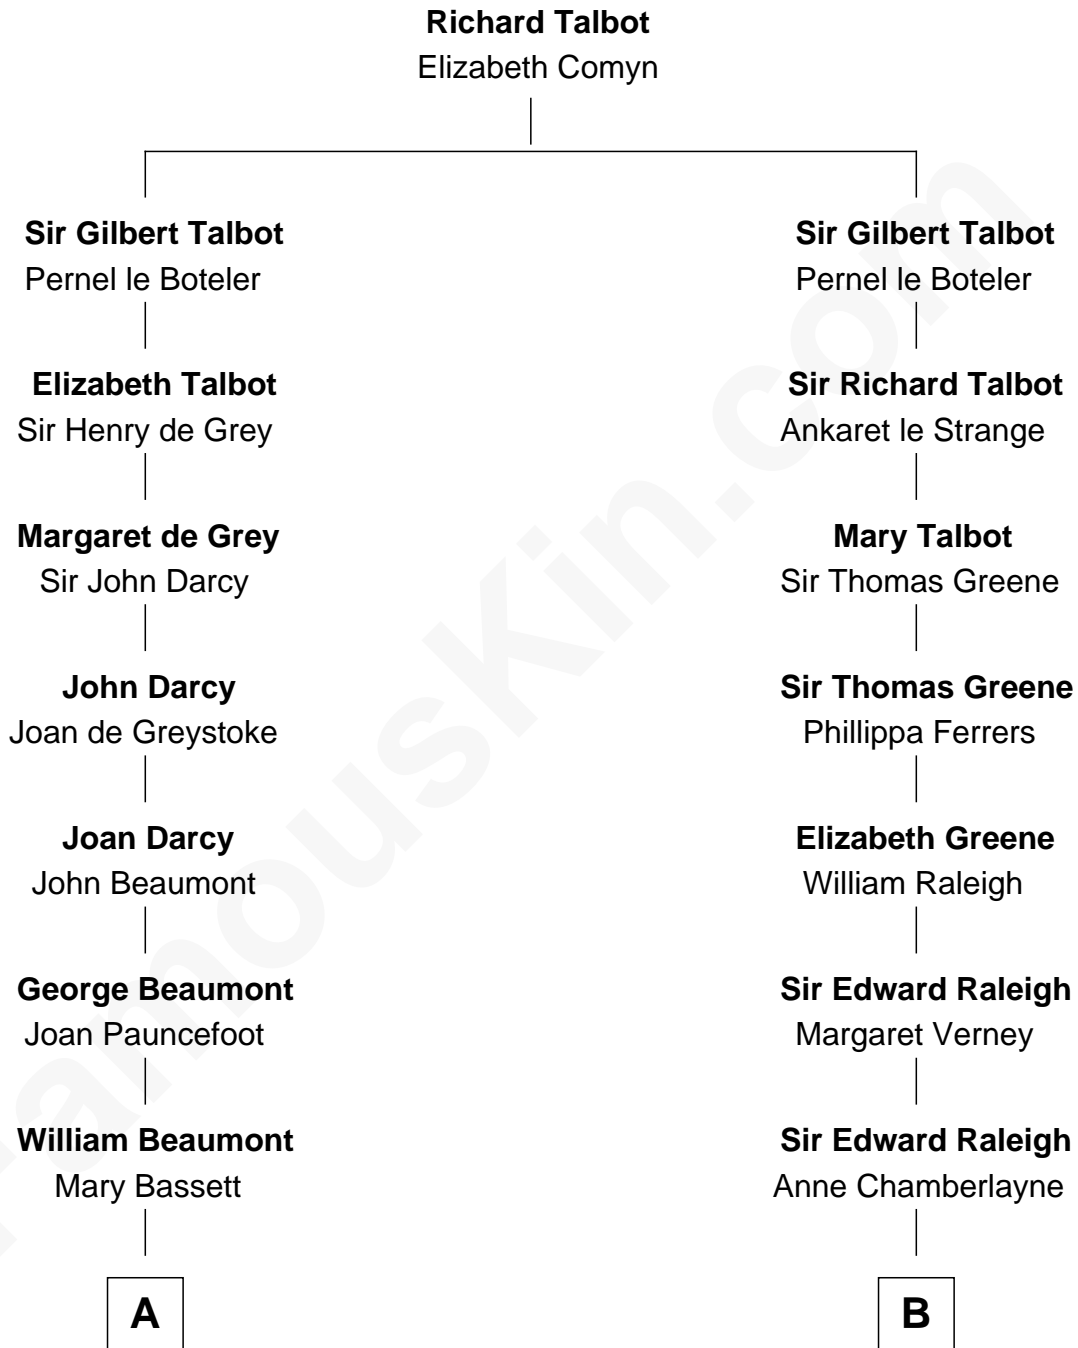

FamousKin.com

Relationship Chart of

Prince William

Prince of Wales

18th cousin 3 times removed of

Stephen A. Douglas

Participated in Lincoln-Douglas Debates

C

Rosalind Cecilia Caroline Bingham
James Albert Edward Hamilton

Cynthia Elinor Beatrix Hamilton
Albert Edward John Spencer

Edward John Spencer
Frances Ruth Burke Roche

Princess Diana Frances Spencer
Charles III, King of the United Kingdom