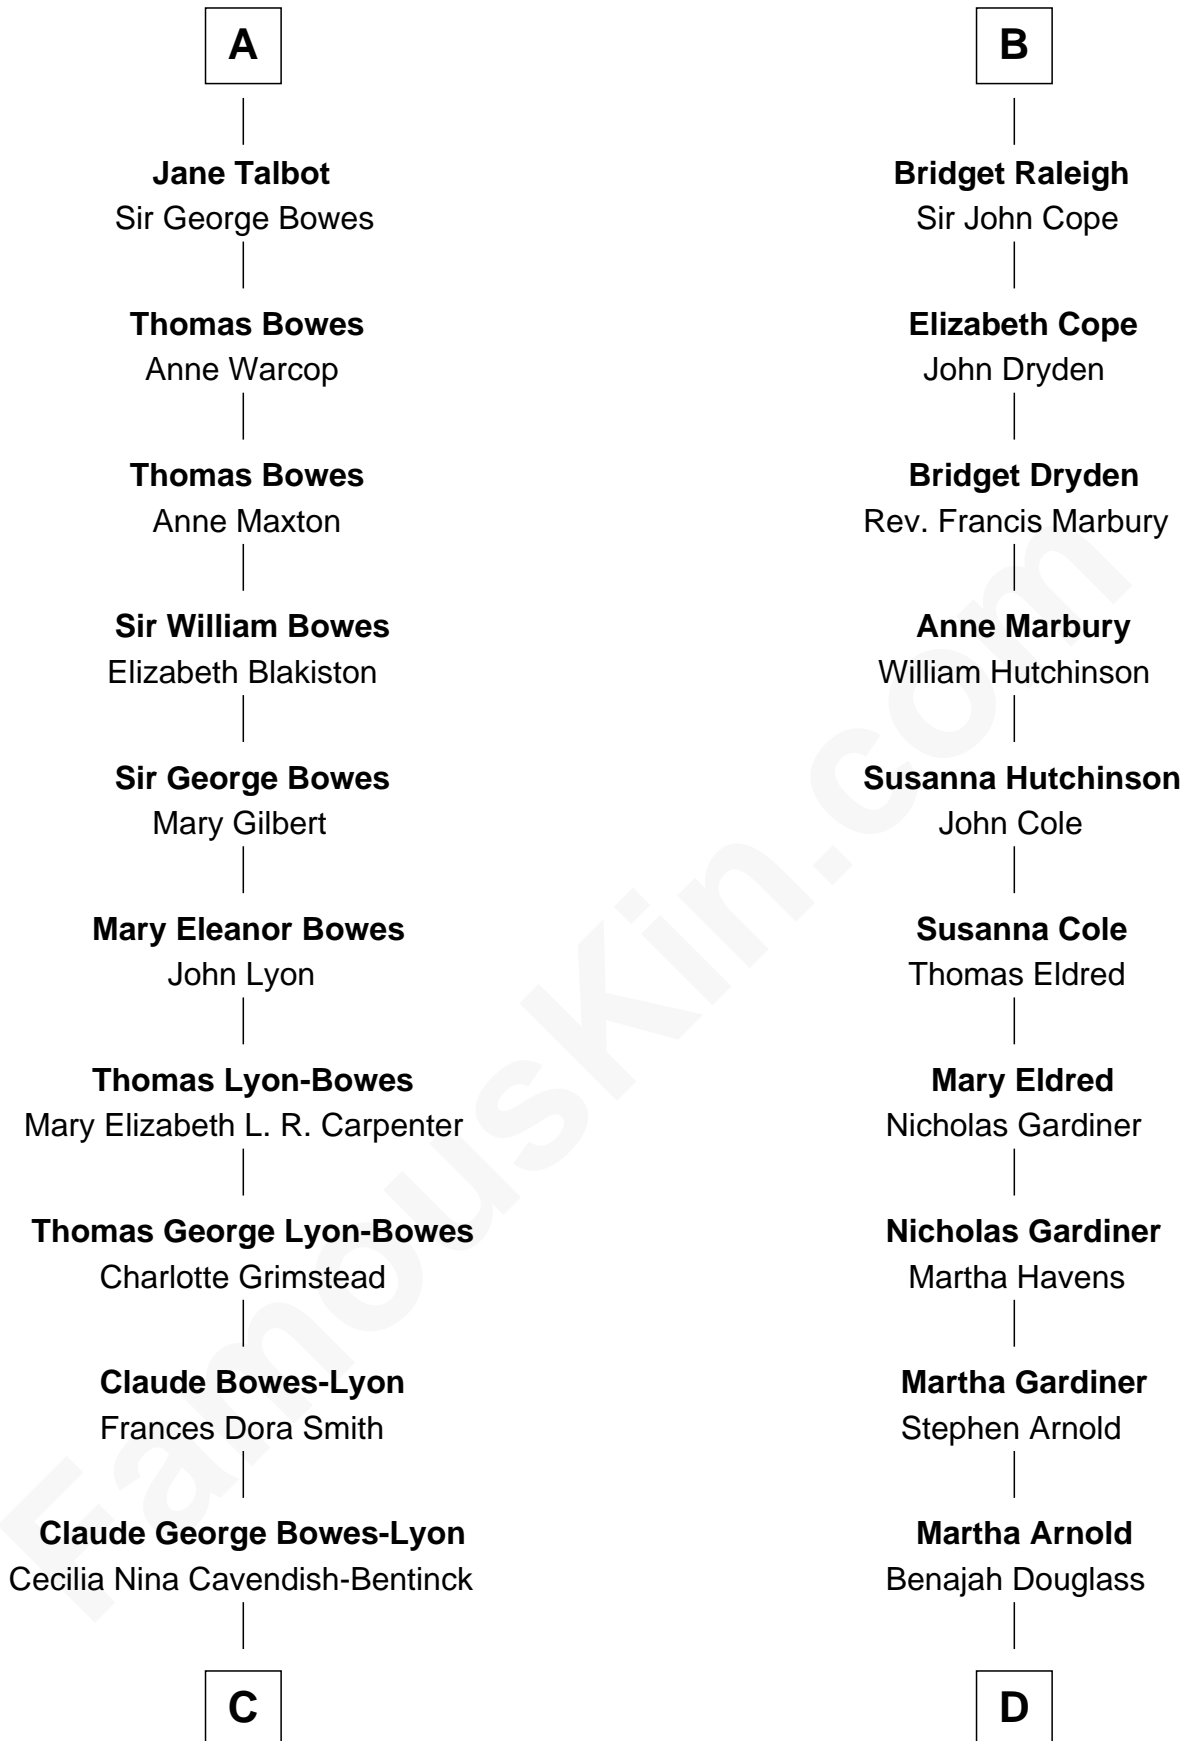

## Relationship Chart of

### Prince William

*Prince of Wales*

18th cousin 2 times removed of

**Stephen A. Douglas**

*Participated in Lincoln-Douglas Debates*

**C**

**Elizabeth Bowes-Lyon**

George VI, King of the United Kingdom

**Elizabeth II, Queen of the United Kingdom**

Prince Philip of Edinburgh

**Charles III, King of the United Kingdom**

Princess Diana Frances Spencer

**Prince William**

*Prince of Wales*

**D**

**Dr. Stephen Arnold Douglass**