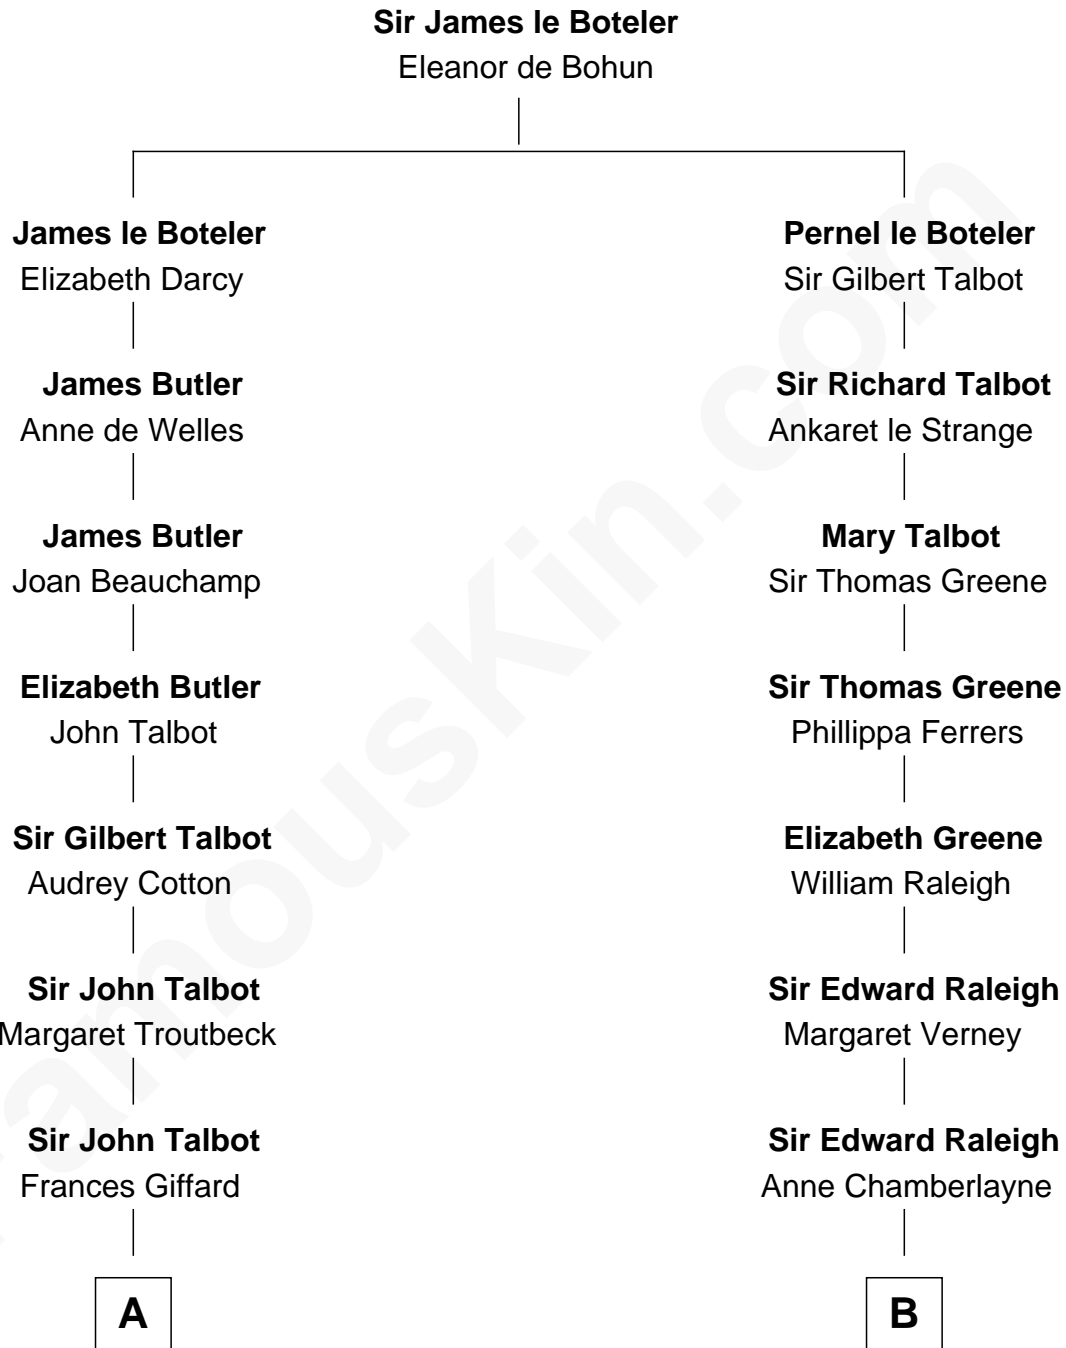

## Relationship Chart of

### Prince William

*Prince of Wales*

18th cousin 2 times removed of

**Stephen A. Douglas**

*Participated in Lincoln-Douglas Debates*

**C**

**Elizabeth Bowes-Lyon**

George VI, King of the United Kingdom

**Elizabeth II, Queen of the United Kingdom**

Prince Philip of Edinburgh

**Charles III, King of the United Kingdom**

Princess Diana Frances Spencer

**Prince William**

*Prince of Wales*

**D**

**Dr. Stephen Arnold Douglass**