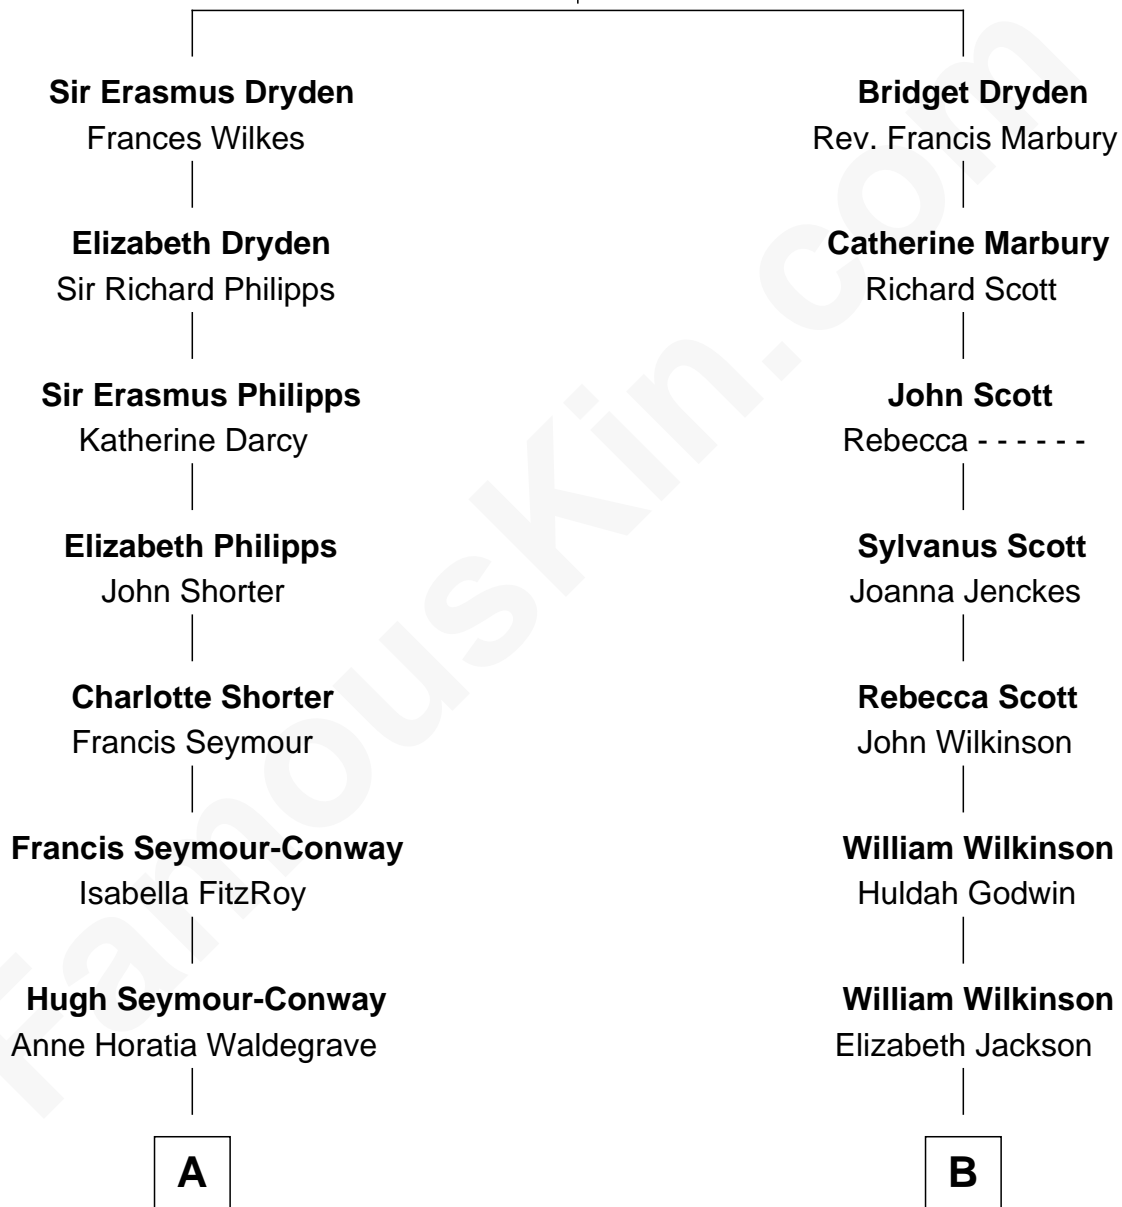

FamousKin.com Relationship Chart of

Prince William

Prince of Wales

13th cousin 1 time removed of

Britney Spears

Singer, Entertainer

John Dryden

Elizabeth Cope

A

Sir Horace Beauchamp Seymour

Elizabeth Malet Palk

Adelaide Horatia Elizabeth Seymour

Frederick Spencer

Charles Robert Spencer

Margaret Baring

Albert Edward John Spencer

Cynthia Elinor Beatrix Hamilton

Edward John Spencer

Frances Ruth Burke Roche

Princess Diana Frances Spencer

Charles III, King of the United Kingdom

Prince William

Prince of Wales

B