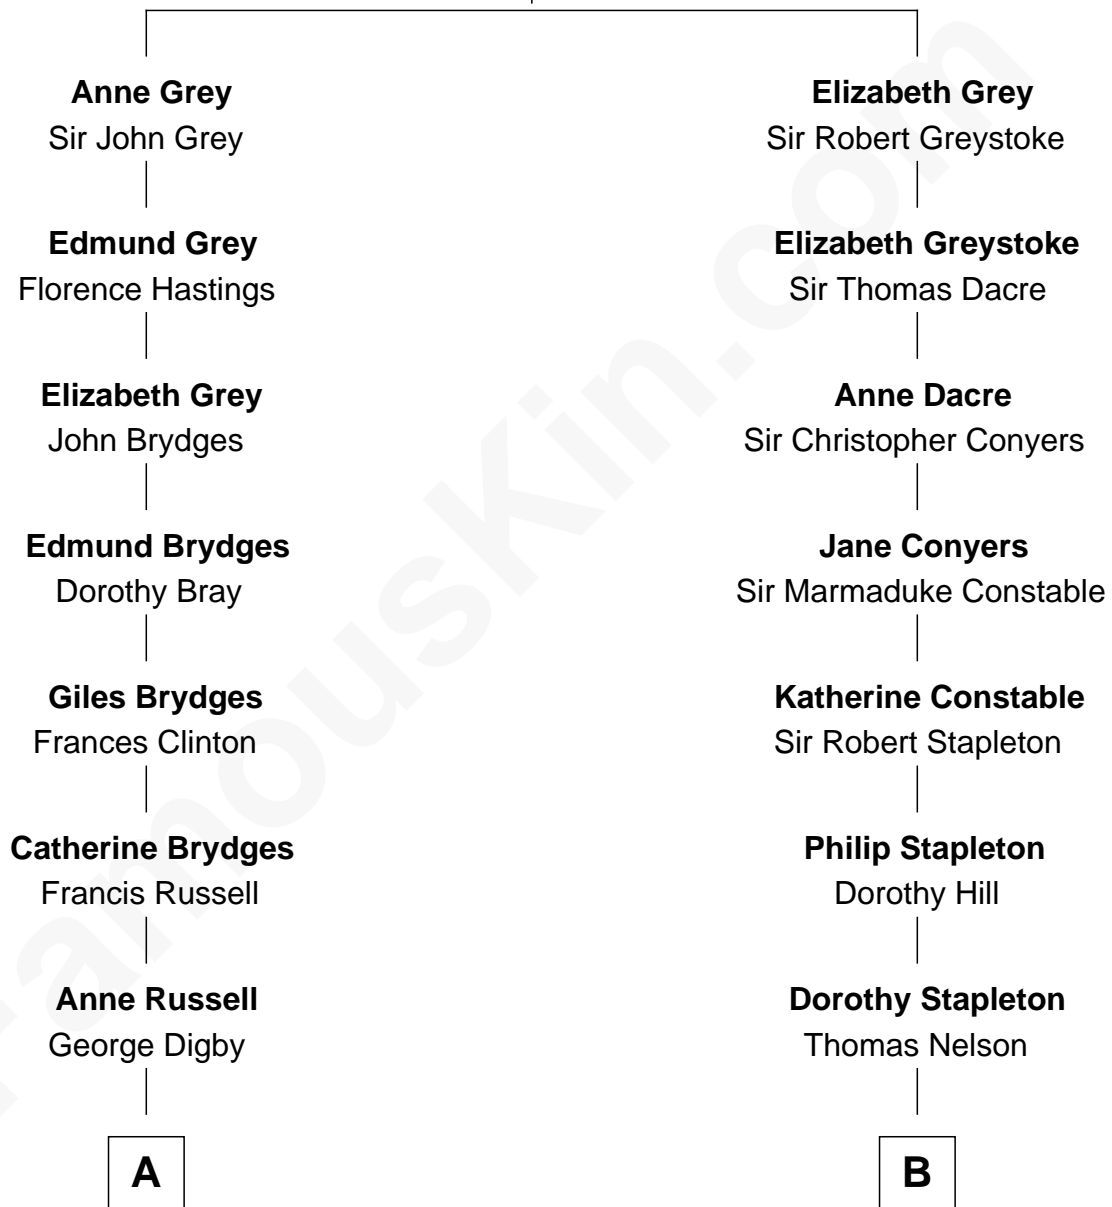

FamousKin.com Relationship Chart of

Prince William

Prince of Wales

17th cousin of

Margot Kidder

TV and Movie Actress

Sir Edmund Grey

Katherine Percy

A

Ann Digby

Sir Robert Spencer

Sir Charles Spencer

Anne Churchill

John Spencer

Georgiana Carolina Carteret

John Spencer

Margaret Georgiana Poyntz

George John Spencer

Lavina Bingham

Frederick Spencer

Adelaide Horatia Elizabeth Seymour

Charles Robert Spencer

Margaret Baring

Albert Edward John Spencer