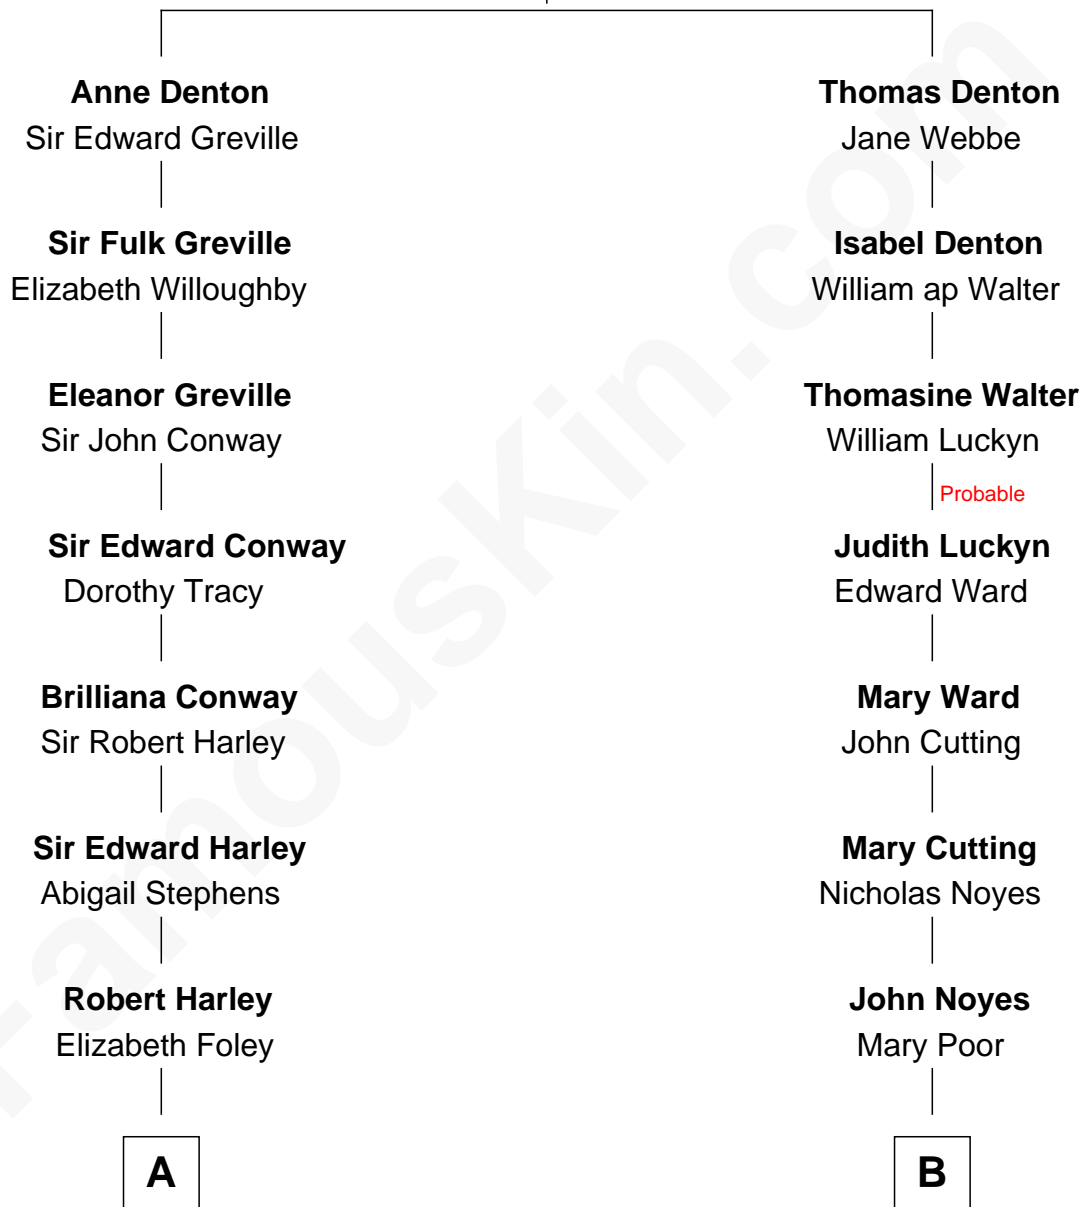

FamousKin.com Relationship Chart of

Prince William

Prince of Wales

16th cousin of

Charlie Baker

72nd Governor of Massachusetts

John Denton

Isabel Brome

A

Edward Harley
Henrietta Cavendish Holles

Margaret Cavendish Harley
Sir William Bentinck

William Henry Bentinck
Dorothy Cavendish

Charles Augustus Cavendish-Bentinck
Anne Wellesley

Rev. Charles William Cavendish-Bentinck
Caroline Louisa Burnaby