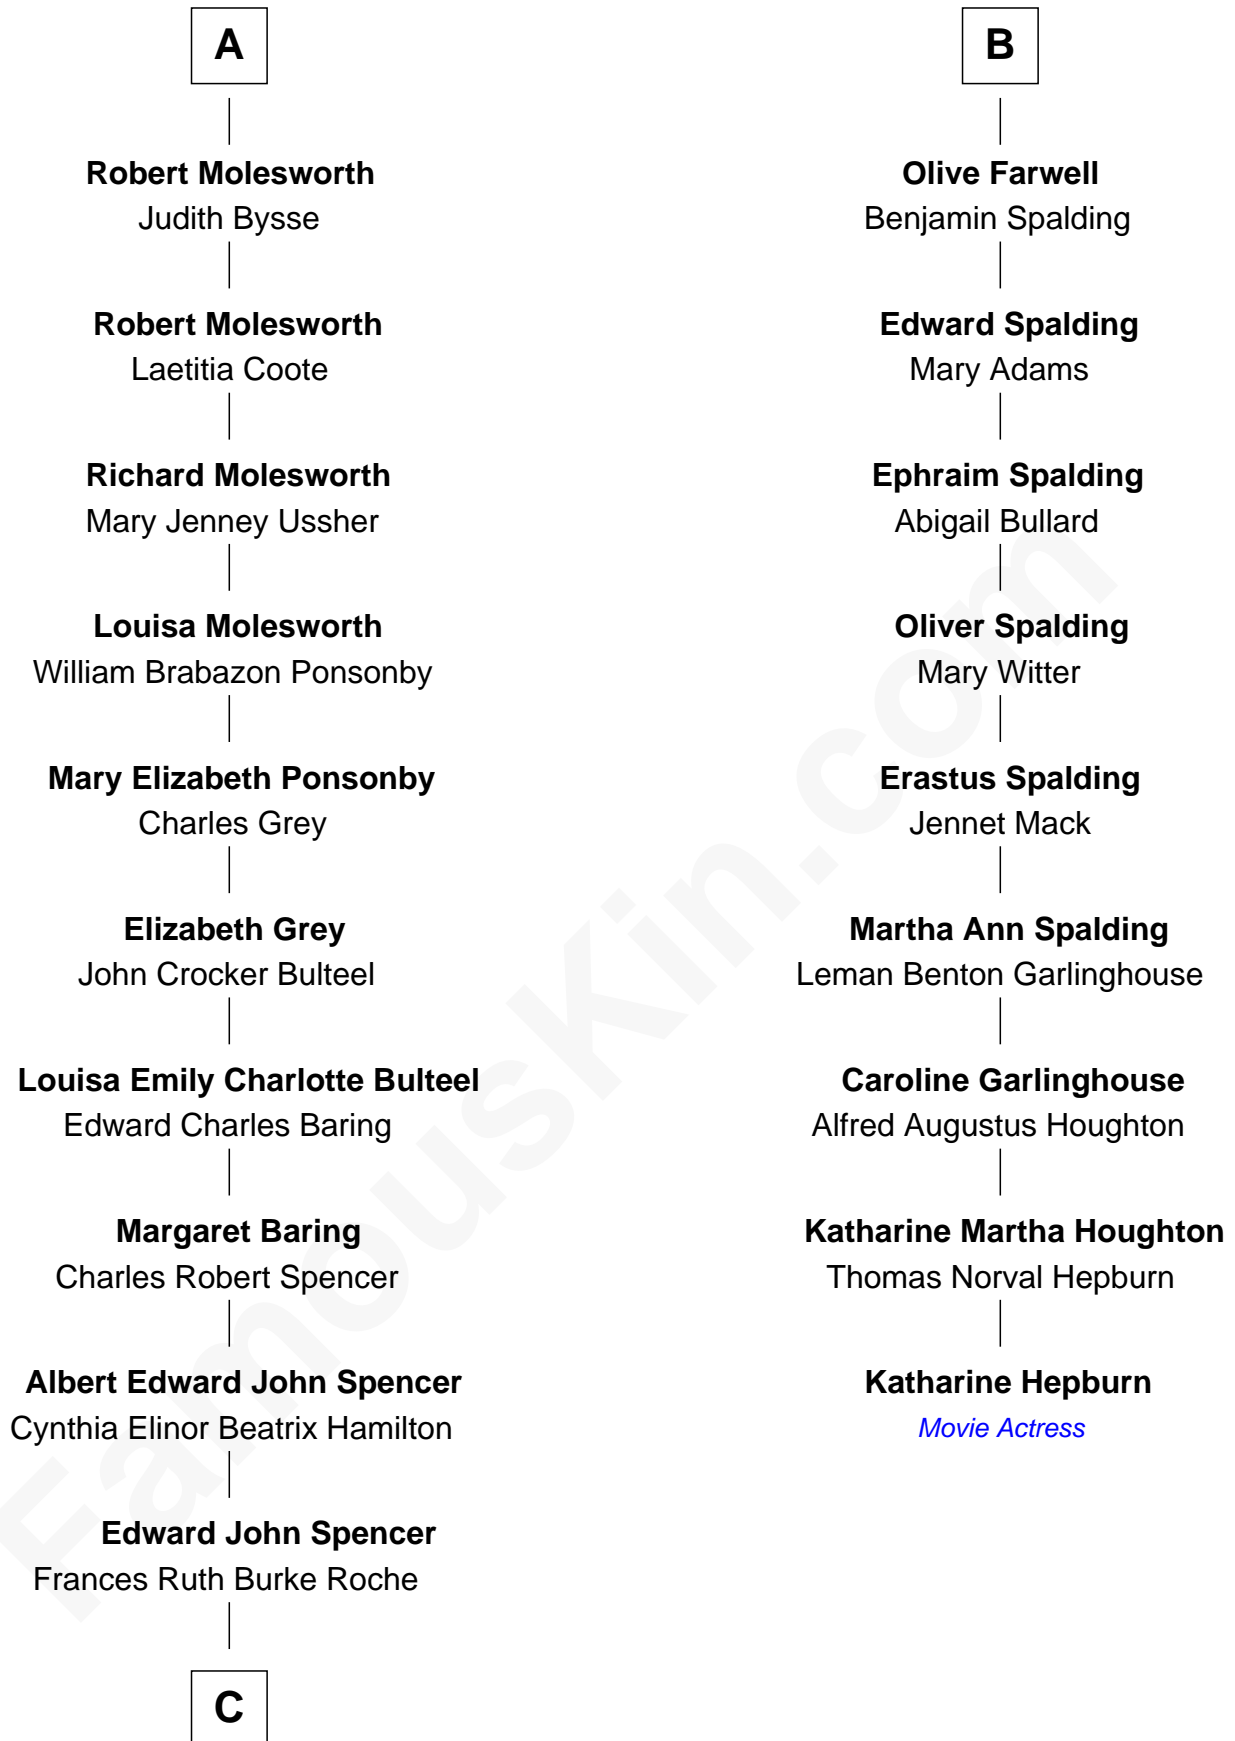

FamousKin.com Relationship Chart of

Prince William

Prince of Wales

15th cousin 3 times removed of

Katharine Hepburn

Movie Actress

Sir Robert Corbet

Margaret - - - - -

Margaret Corbet

Sir Francis Palmes

Sir Francis Palmes

Mary Hadnall

Mary Palmes

William Molesworth

A

Mary Corbet

Olive Irby

Frances Bulkeley

Richard Welby

Olive Welby

Henry Farwell

B

C

Princess Diana Frances Spencer
Charles III, King of the United Kingdom