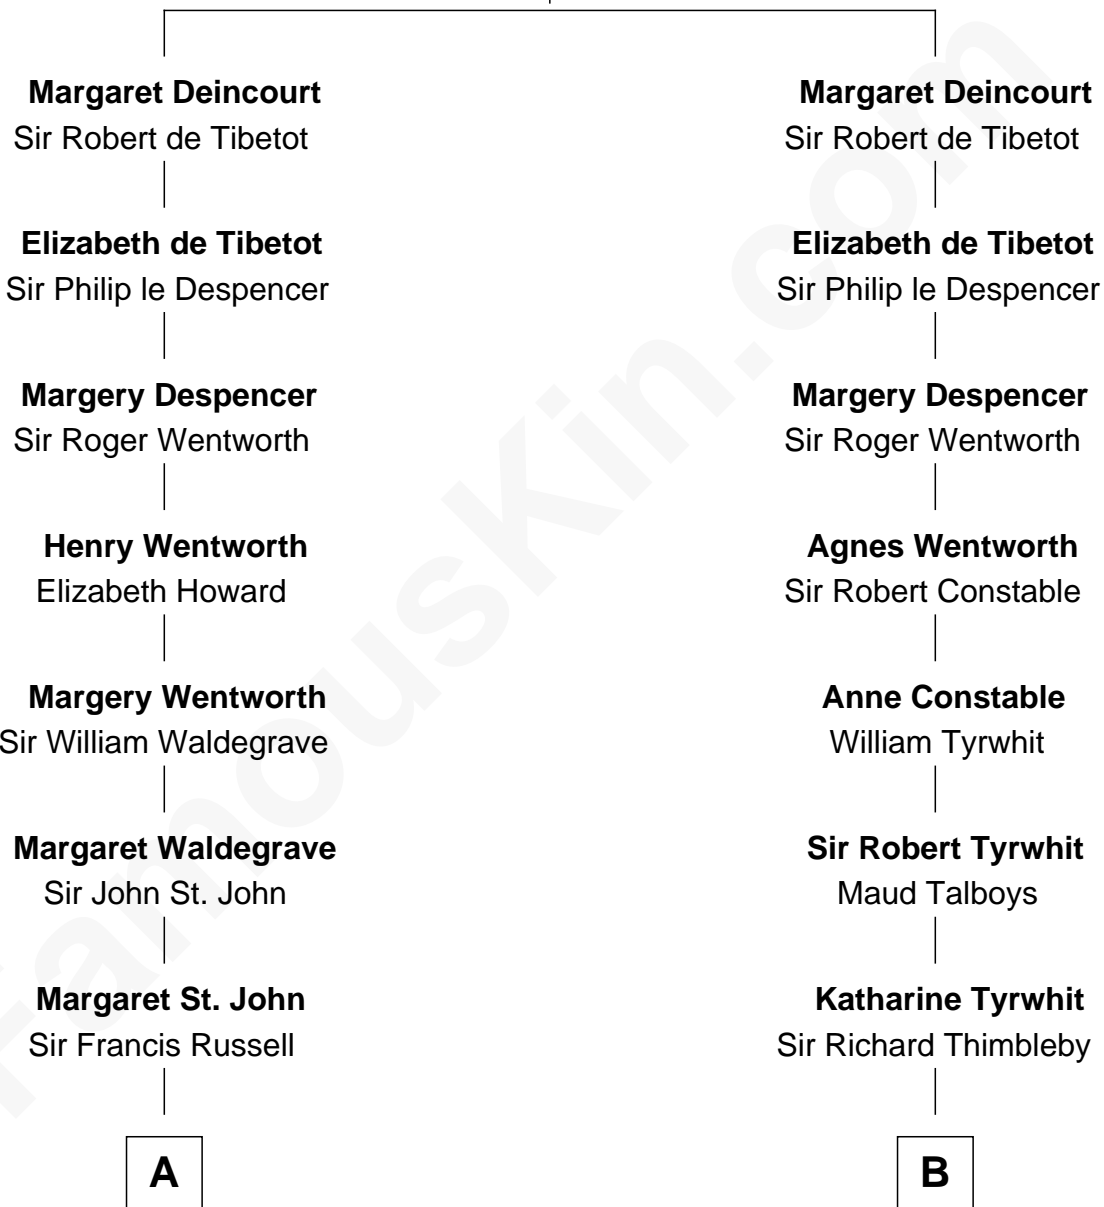

FamousKin.com Relationship Chart of

Prince William

Prince of Wales

18th cousin 2 times removed of

Katharine Hepburn

Movie Actress

Sir William Deincourt

Milicent la Zouche

A

William Russell
Elizabeth Long

Francis Russell
Catherine Brydges

Anne Russell
George Digby

Ann Digby
Sir Robert Spencer

Sir Charles Spencer
Anne Churchill

John Spencer
Georgiana Carolina Carteret

John Spencer
Margaret Georgiana Poyntz