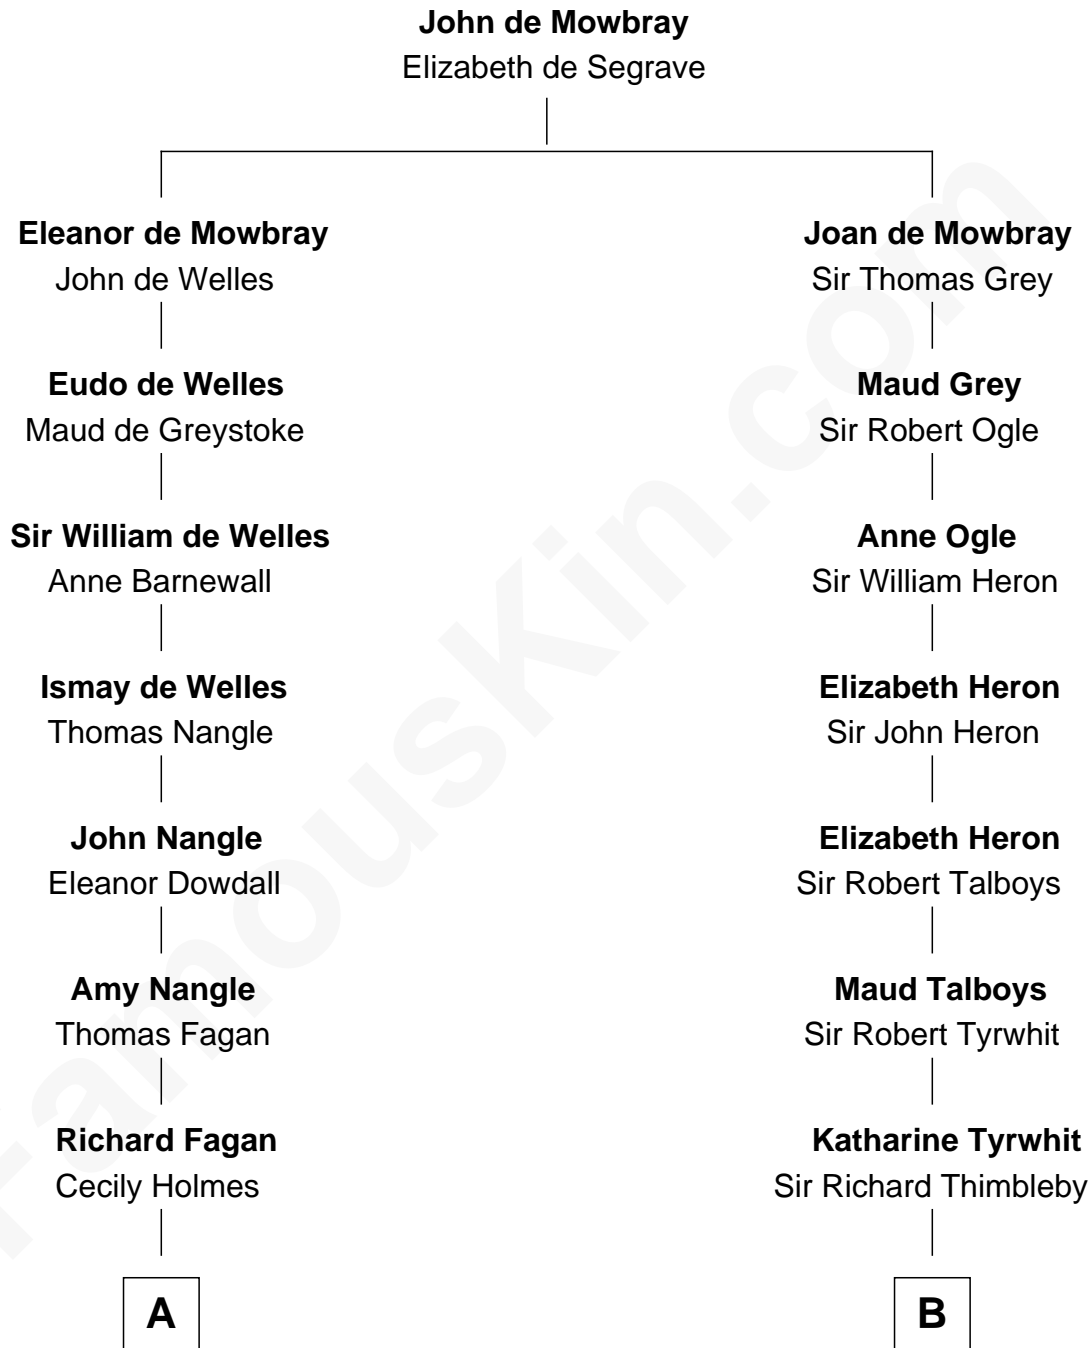

FamousKin.com Relationship Chart of

Prince William

Prince of Wales

18th cousin 1 time removed of

Katharine Hepburn

Movie Actress

C

Elizabeth II, Queen of the United Kingdom

Prince Philip of Edinburgh

Charles III, King of the United Kingdom

Princess Diana Frances Spencer

Prince William

Prince of Wales

D

Katharine Martha Houghton

Thomas Norval Hepburn