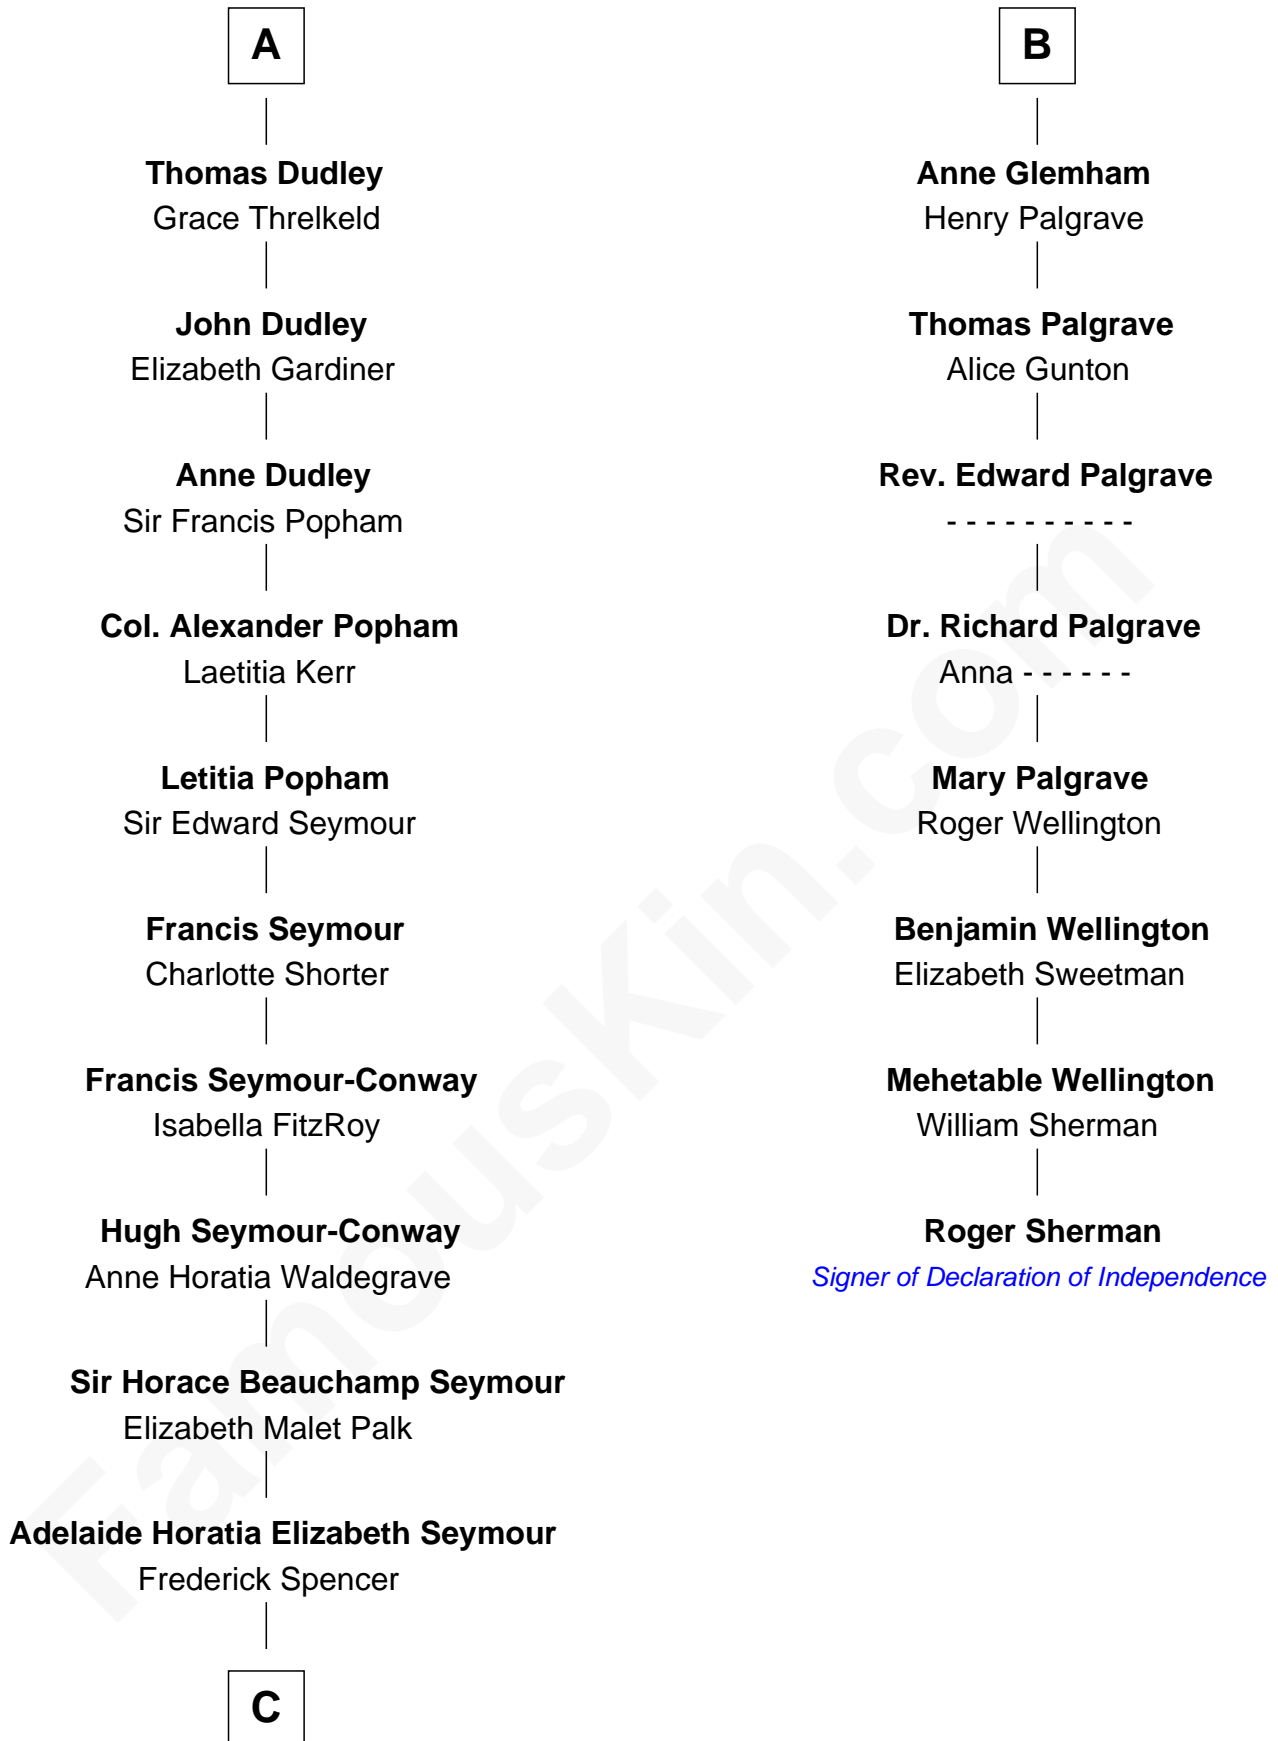

FamousKin.com

Relationship Chart of

Prince William

Prince of Wales

14th cousin 7 times removed of

Roger Sherman
Signer of the Declaration of Independence

C

—
Charles Robert Spencer

Margaret Baring

—
Albert Edward John Spencer

Cynthia Elinor Beatrix Hamilton

—
Edward John Spencer

Frances Ruth Burke Roche

—
Princess Diana Frances Spencer

Charles III, King of the United Kingdom

—
Prince William