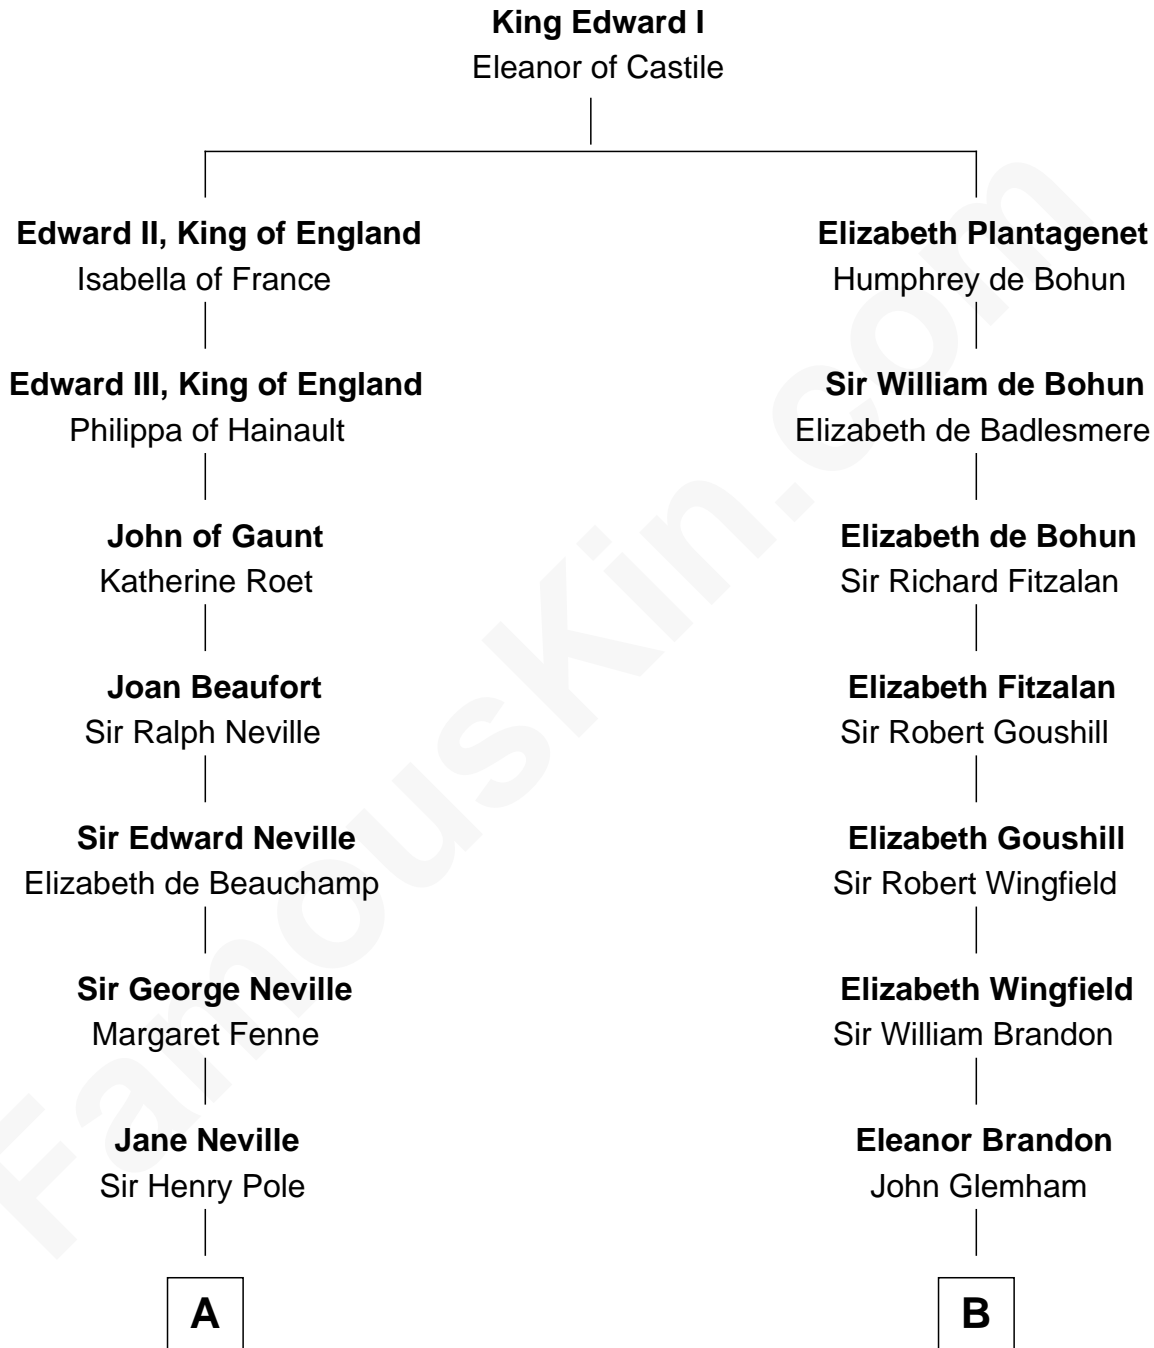

FamousKin.com

Relationship Chart of

Prince William

Prince of Wales

14th cousin 7 times removed of

Roger Sherman

Signer of the Declaration of Independence

C

—
Charles Robert Spencer

Margaret Baring

—
Albert Edward John Spencer

Cynthia Elinor Beatrix Hamilton

—
Edward John Spencer

Frances Ruth Burke Roche

—
Princess Diana Frances Spencer

Charles III, King of the United Kingdom