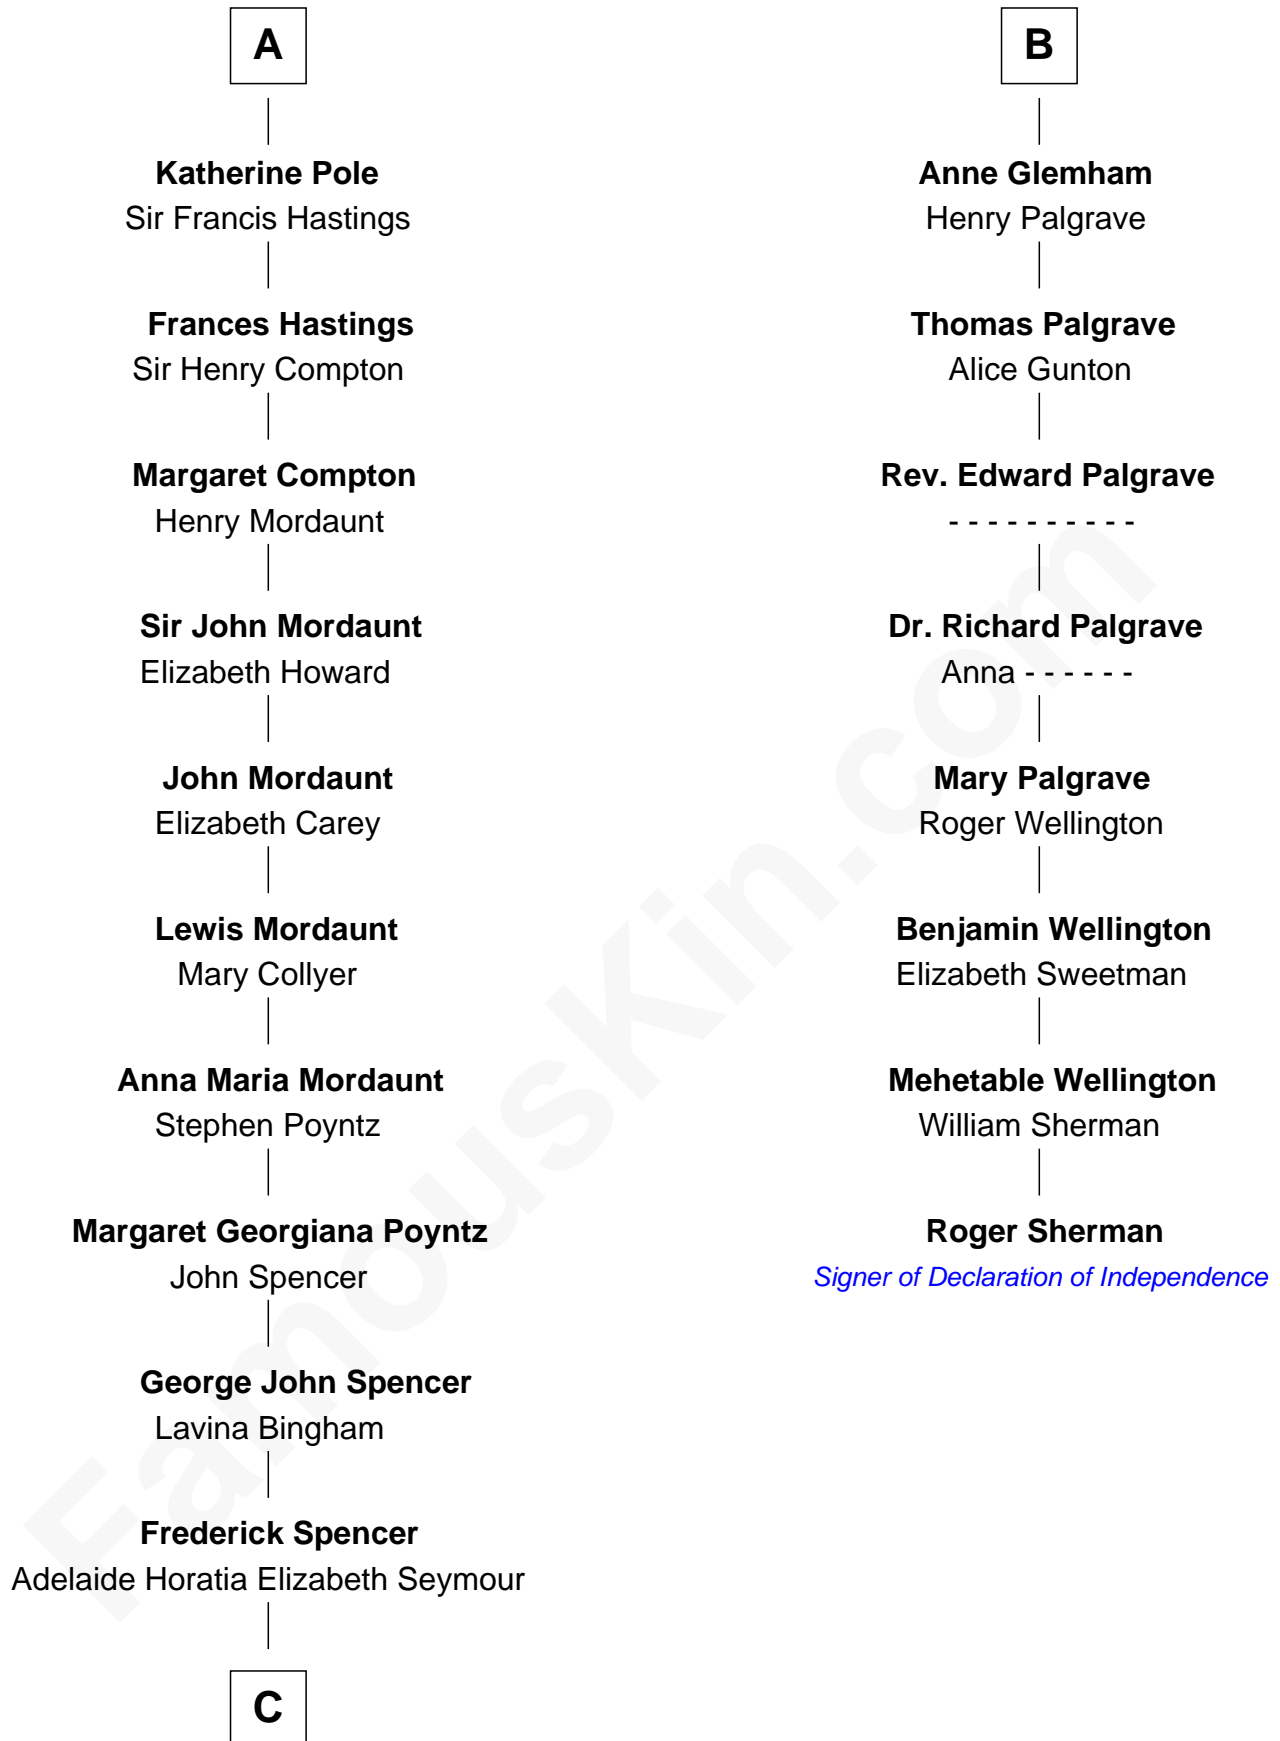

FamousKin.com

Relationship Chart of

Prince William

Prince of Wales

14th cousin 7 times removed of

Roger Sherman

Signer of the Declaration of Independence

C

—
Charles Robert Spencer

Margaret Baring

—
Albert Edward John Spencer

Cynthia Elinor Beatrix Hamilton

—
Edward John Spencer

Frances Ruth Burke Roche

—
Princess Diana Frances Spencer

Charles III, King of the United Kingdom