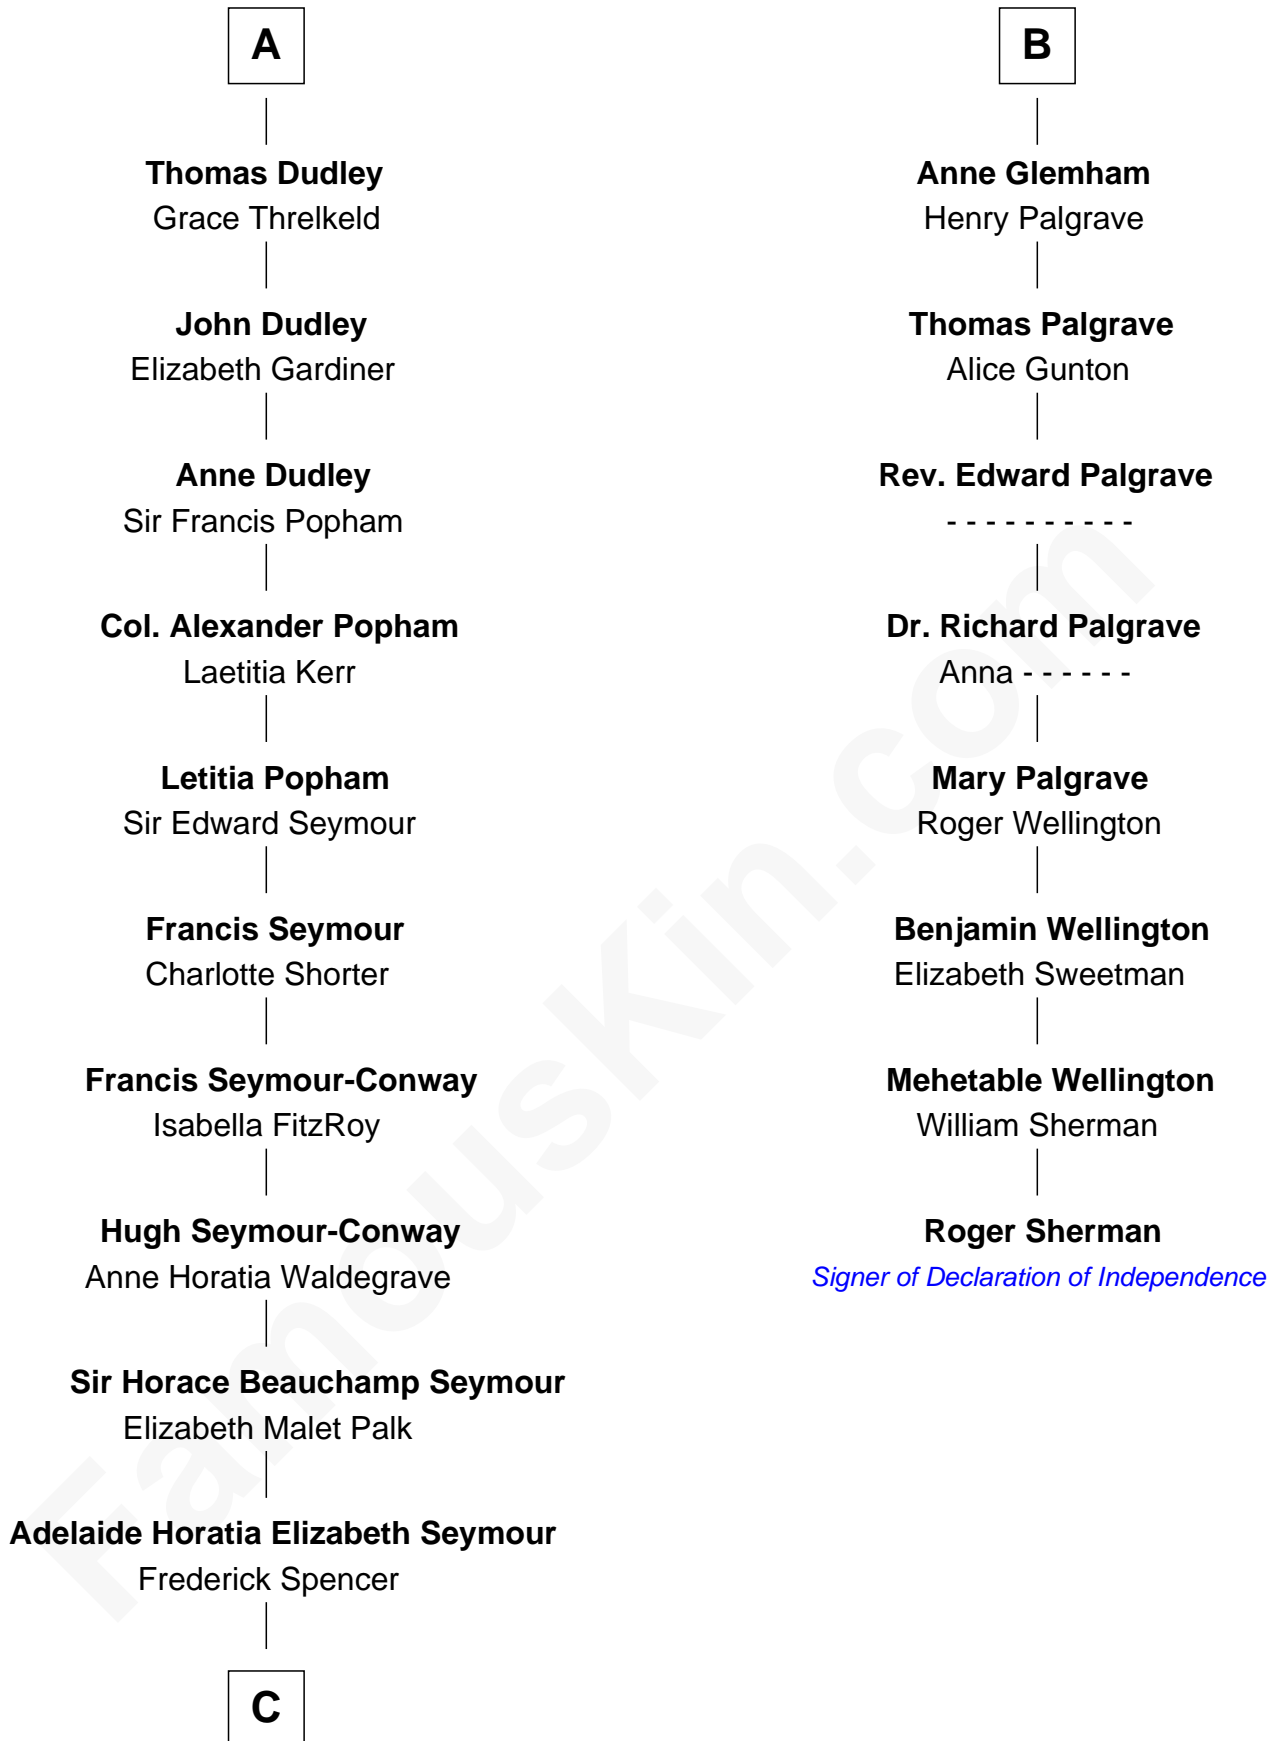

FamousKin.com
Relationship Chart of
Prince William
Prince of Wales

14th cousin 7 times removed of

Roger Sherman
Signer of the Declaration of Independence

Sir Patrick de Chaworth
 Isabella de Beauchamp

C

—
Charles Robert Spencer

Margaret Baring

—
Albert Edward John Spencer

Cynthia Elinor Beatrix Hamilton

—
Edward John Spencer

Frances Ruth Burke Roche

—
Princess Diana Frances Spencer

Charles III, King of the United Kingdom

—
Prince William