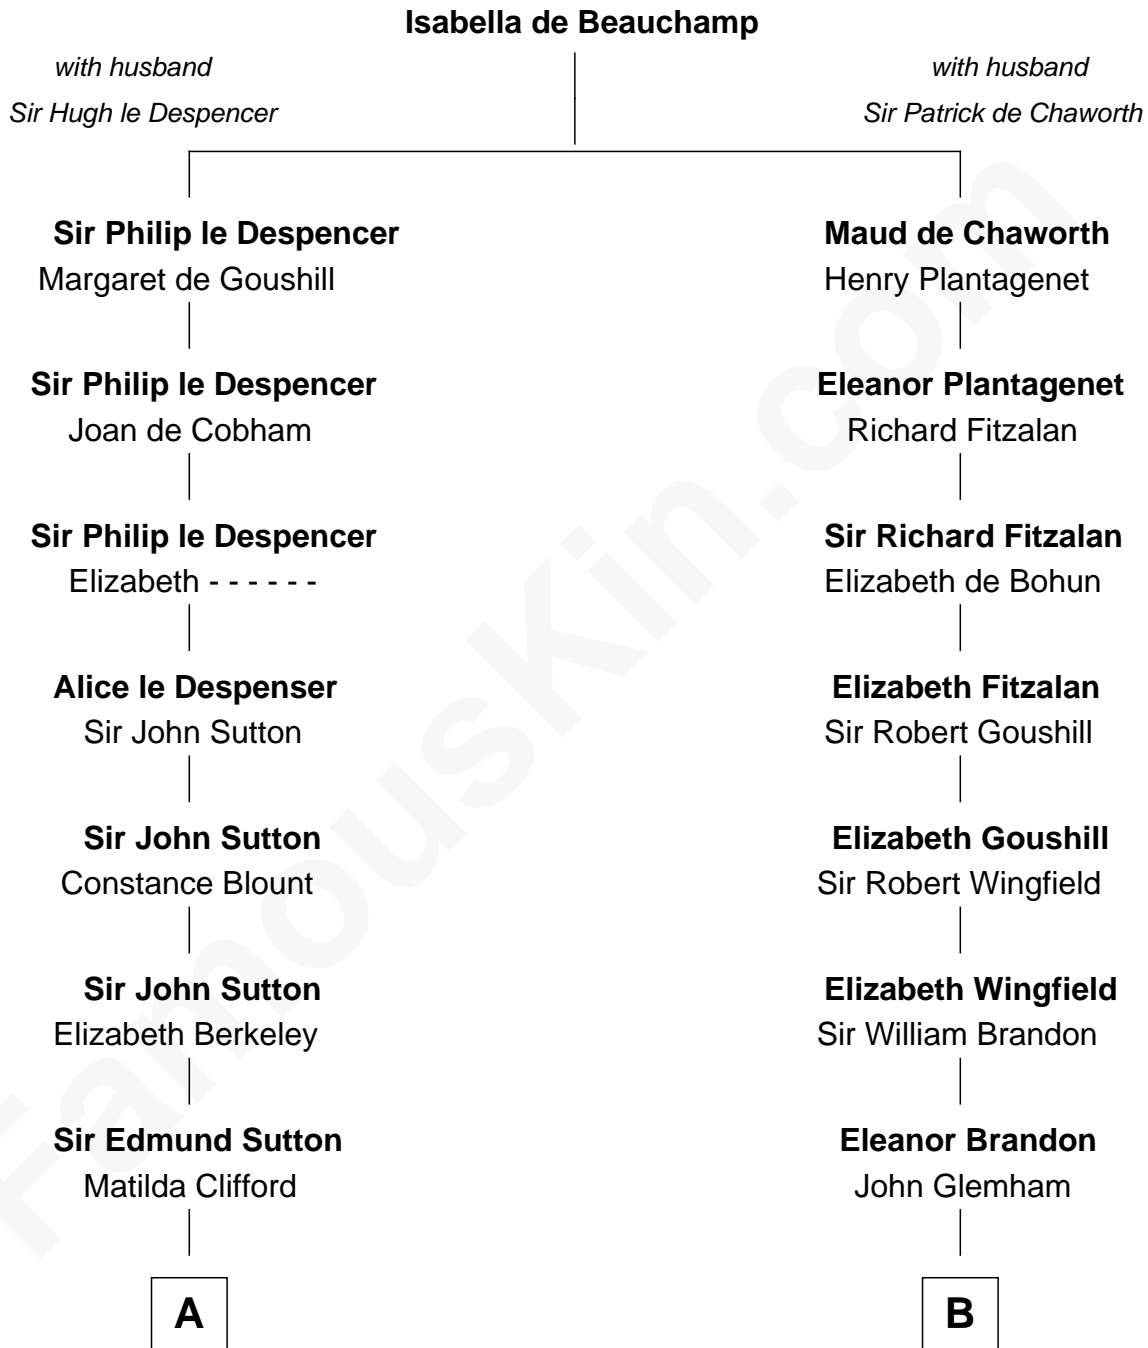

FamousKin.com

Relationship Chart of

Prince William

Prince of Wales

14th cousin 7 times removed of

Roger Sherman
Signer of the Declaration of Independence

C

Charles Robert Spencer

Margaret Baring

Albert Edward John Spencer

Cynthia Elinor Beatrix Hamilton

Edward John Spencer

Frances Ruth Burke Roche

Princess Diana Frances Spencer

Charles III, King of the United Kingdom

Prince William