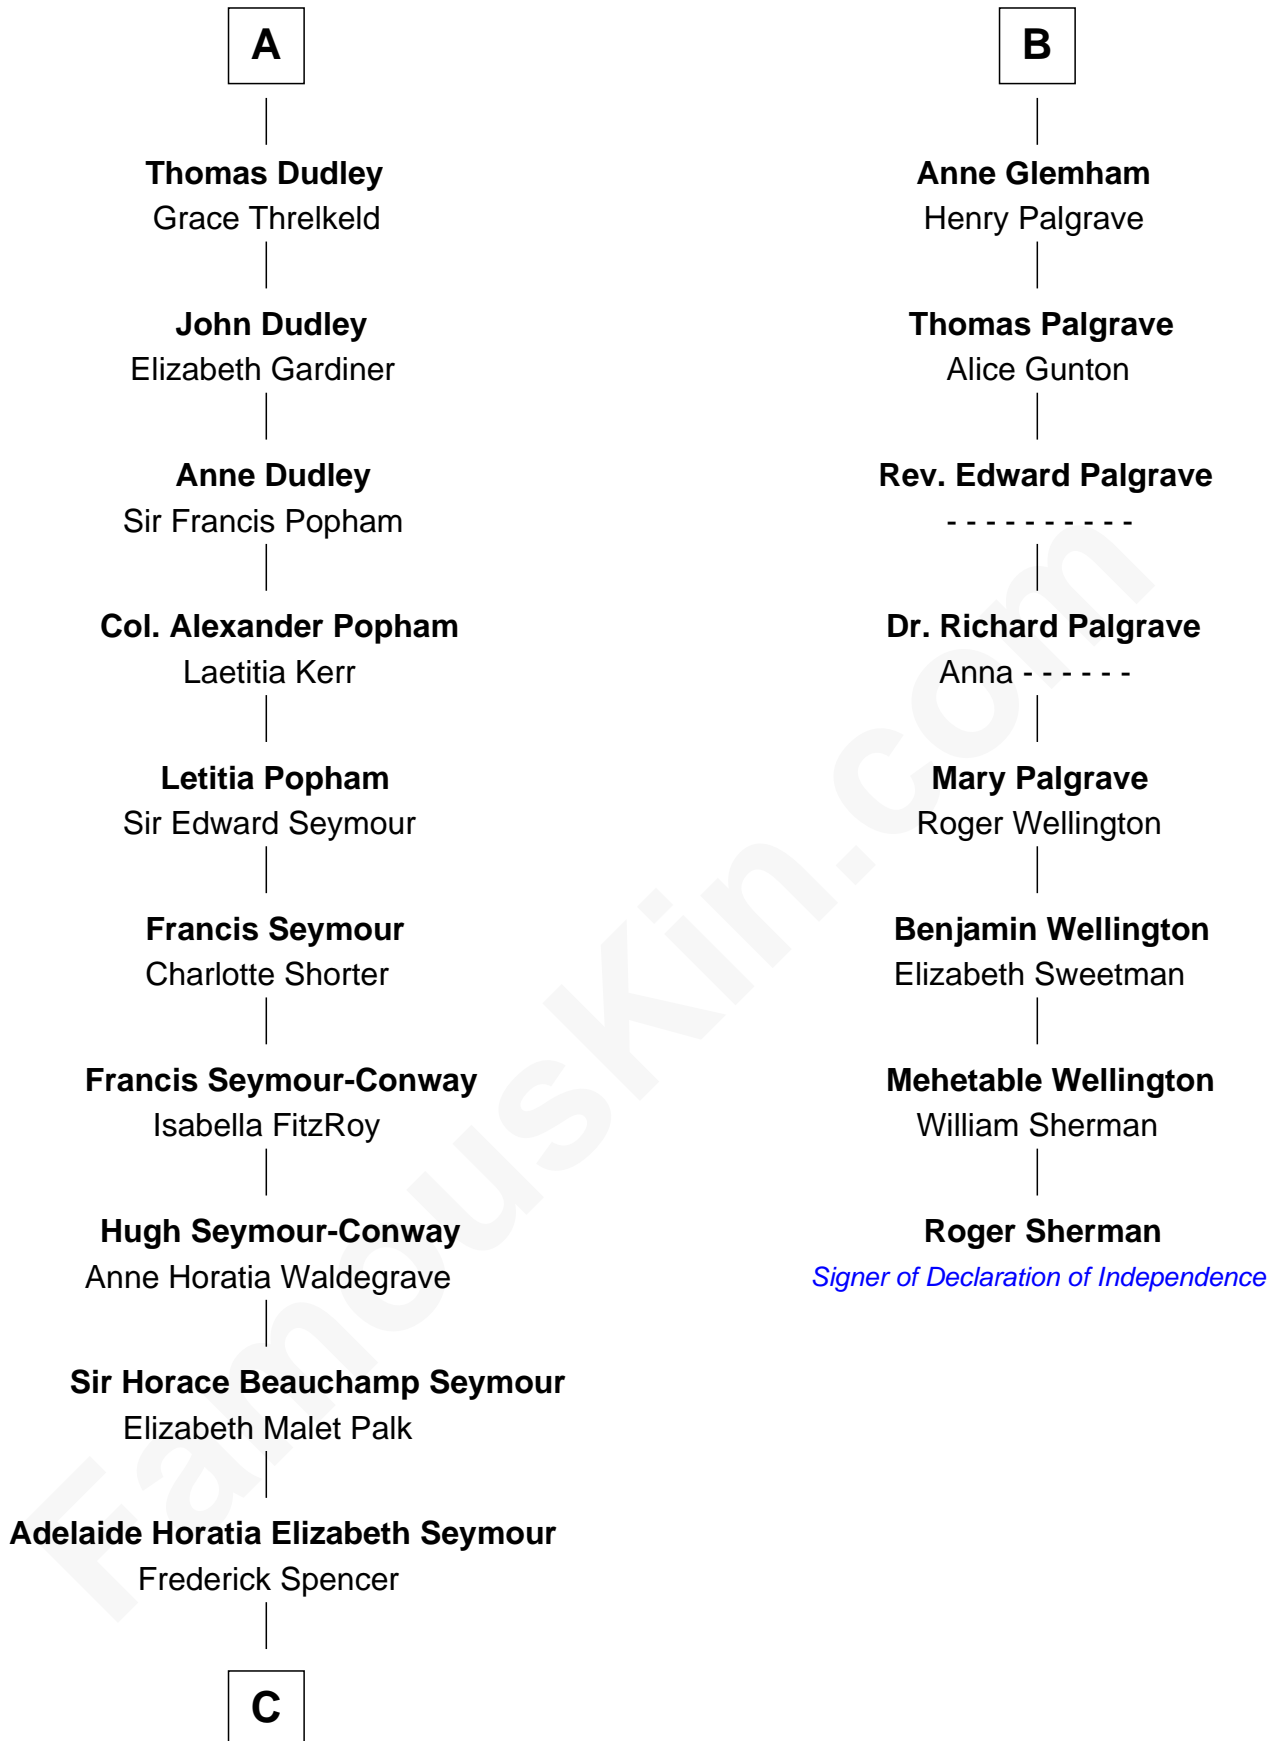

FamousKin.com

Relationship Chart of

Prince William

Prince of Wales

14th cousin 7 times removed of

Roger Sherman
Signer of the Declaration of Independence

C

Charles Robert Spencer

Margaret Baring

Albert Edward John Spencer

Cynthia Elinor Beatrix Hamilton

Edward John Spencer

Frances Ruth Burke Roche

Princess Diana Frances Spencer

Charles III, King of the United Kingdom

Prince William