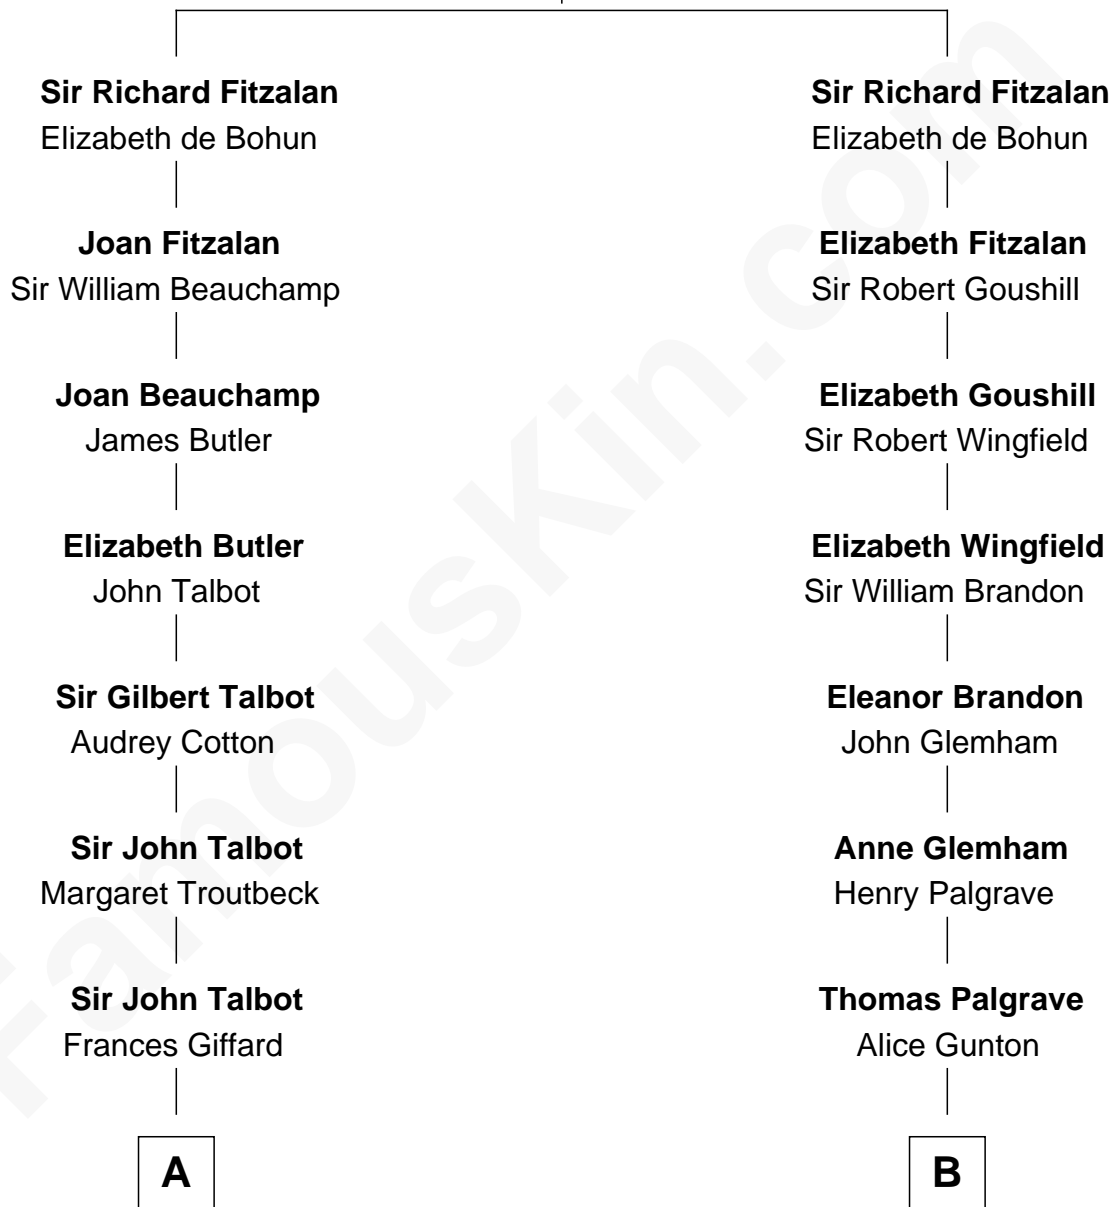

FamousKin.com Relationship Chart of

Prince William

Prince of Wales

12th cousin 8 times removed of

Roger Sherman

Signer of the Declaration of Independence

Richard Fitzalan
Eleanor Plantagenet

C

Elizabeth Bowes-Lyon

George VI, King of the United Kingdom

Elizabeth II, Queen of the United Kingdom

Prince Philip of Edinburgh

Charles III, King of the United Kingdom

Princess Diana Frances Spencer

Prince William