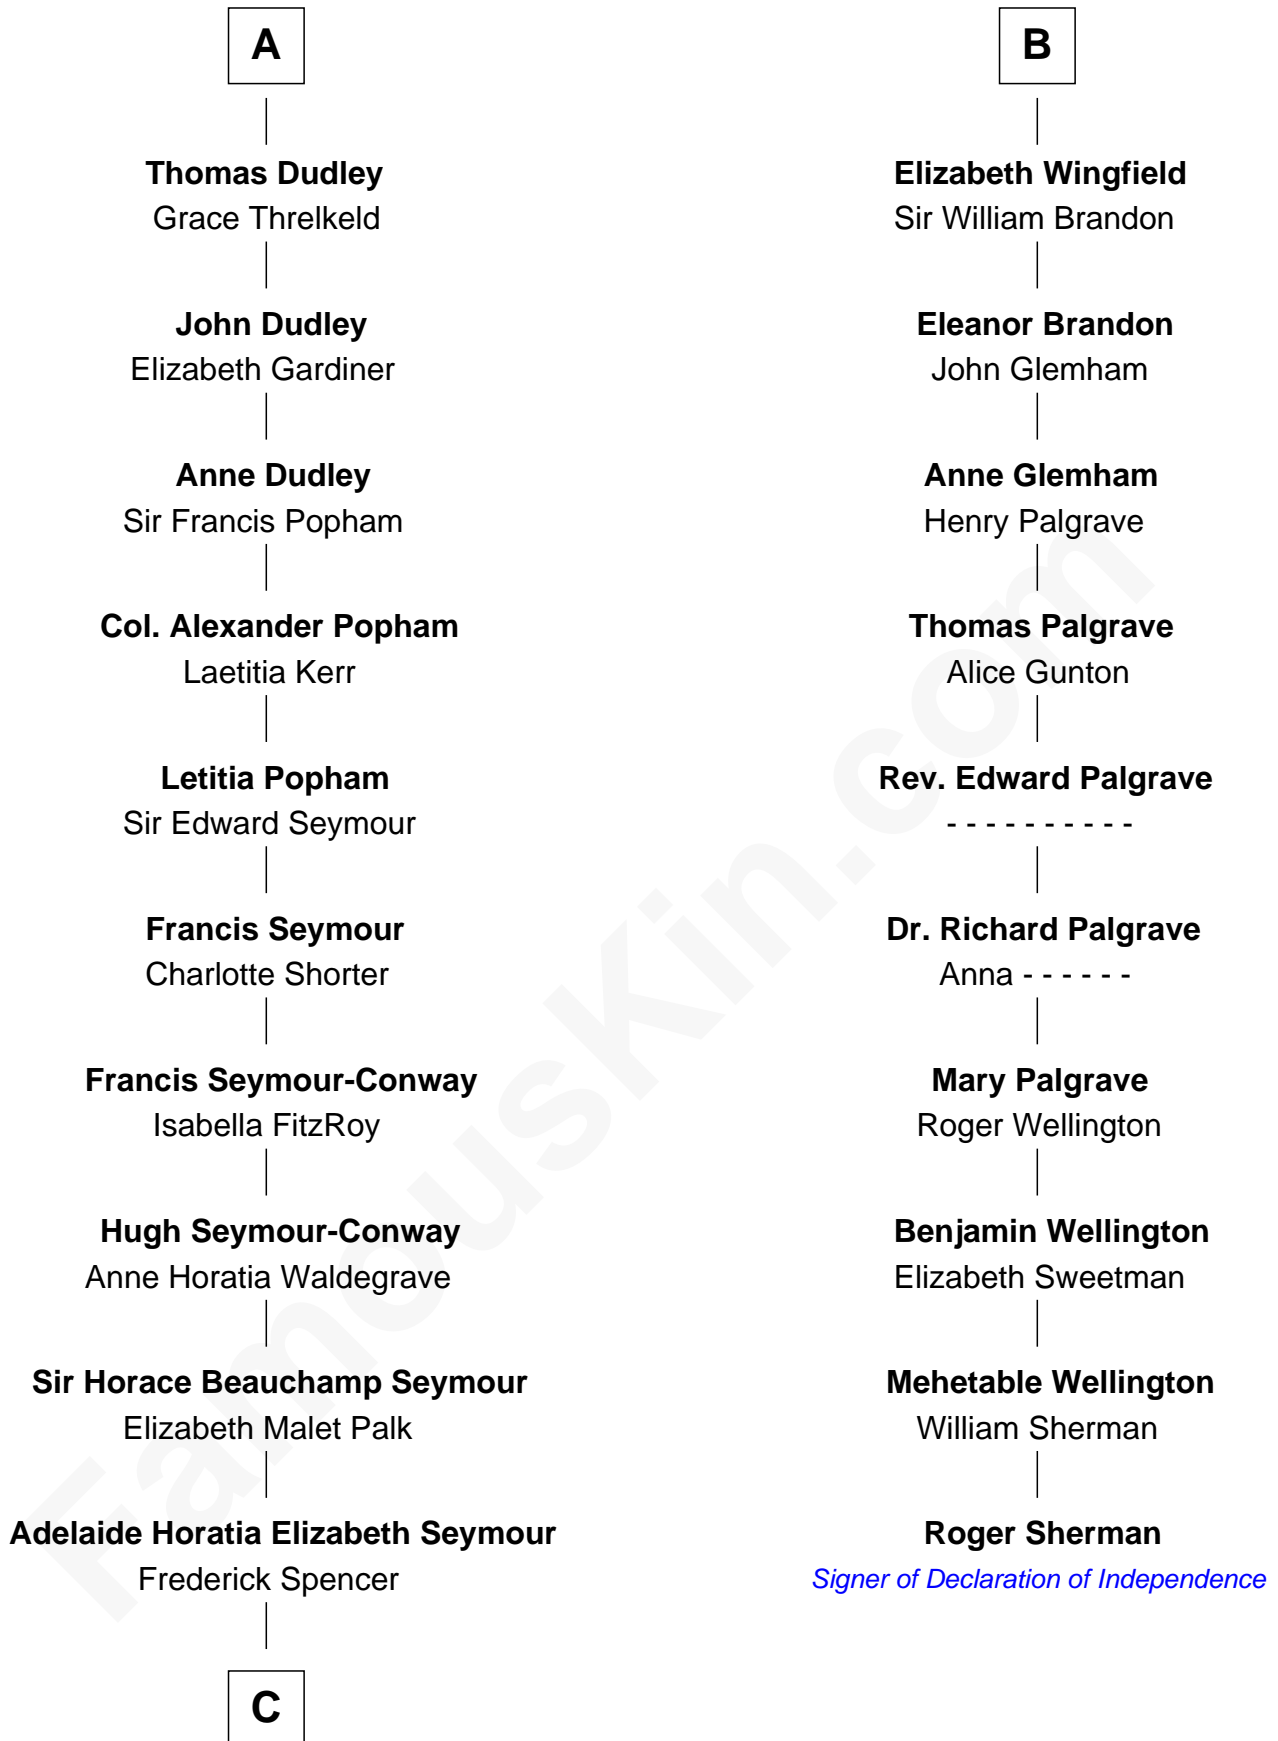

FamousKin.com Relationship Chart of

Prince William

Prince of Wales

16th cousin 5 times removed of

Roger Sherman

Signer of the Declaration of Independence

William de Braiose

Eva Marshal

Eve de Braiose
Sir William de Cantilupe

Milicent de Cantilupe
Eudo la Zouche

Eve la Zouche
Sir Maurice de Berkeley

Thomas de Berkeley
Katherine de Clyvedon

Sir John Berkeley
Elizabeth Betteshorne

Elizabeth Berkeley
Sir John Sutton

Sir Edmund Sutton
Matilda Clifford

A

Eleanor de Braiose
Sir Humphrey de Bohun

Humphrey de Bohun
Maud de Fiennes

Humphrey de Bohun
Elizabeth Plantagenet

Sir William de Bohun
Elizabeth de Badlesmere

Elizabeth de Bohun
Sir Richard Fitzalan

Elizabeth Fitzalan
Sir Robert Goushill

Elizabeth Goushill
Sir Robert Wingfield

B

C

—
Charles Robert Spencer

Margaret Baring

—
Albert Edward John Spencer

Cynthia Elinor Beatrix Hamilton