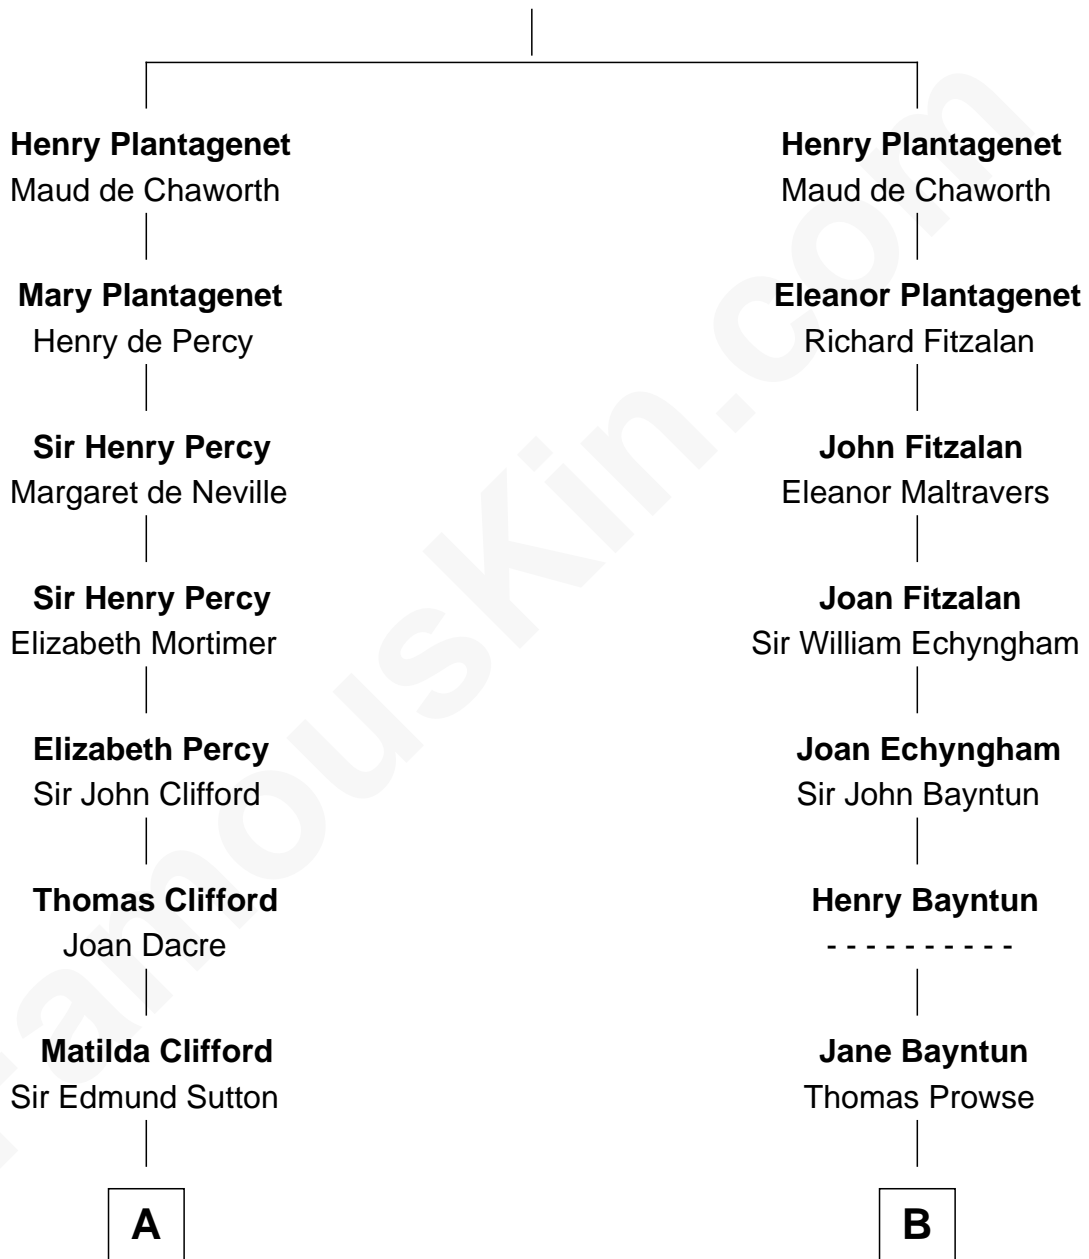

# FamousKin.com Relationship Chart of

**Prince William**

*Prince of Wales*

16th cousin 5 times removed of

**Samuel Cony**

*31st Governor of Maine*

**Edmund Plantagenet**

Blanche of Artois

**C**

—  
**Charles Robert Spencer**

Margaret Baring

—  
**Albert Edward John Spencer**

Cynthia Elinor Beatrix Hamilton

—  
**Edward John Spencer**

Frances Ruth Burke Roche

—  
**Princess Diana Frances Spencer**

Charles III, King of the United Kingdom

—  
**Prince William**

*Prince of Wales*

FamousKin.com