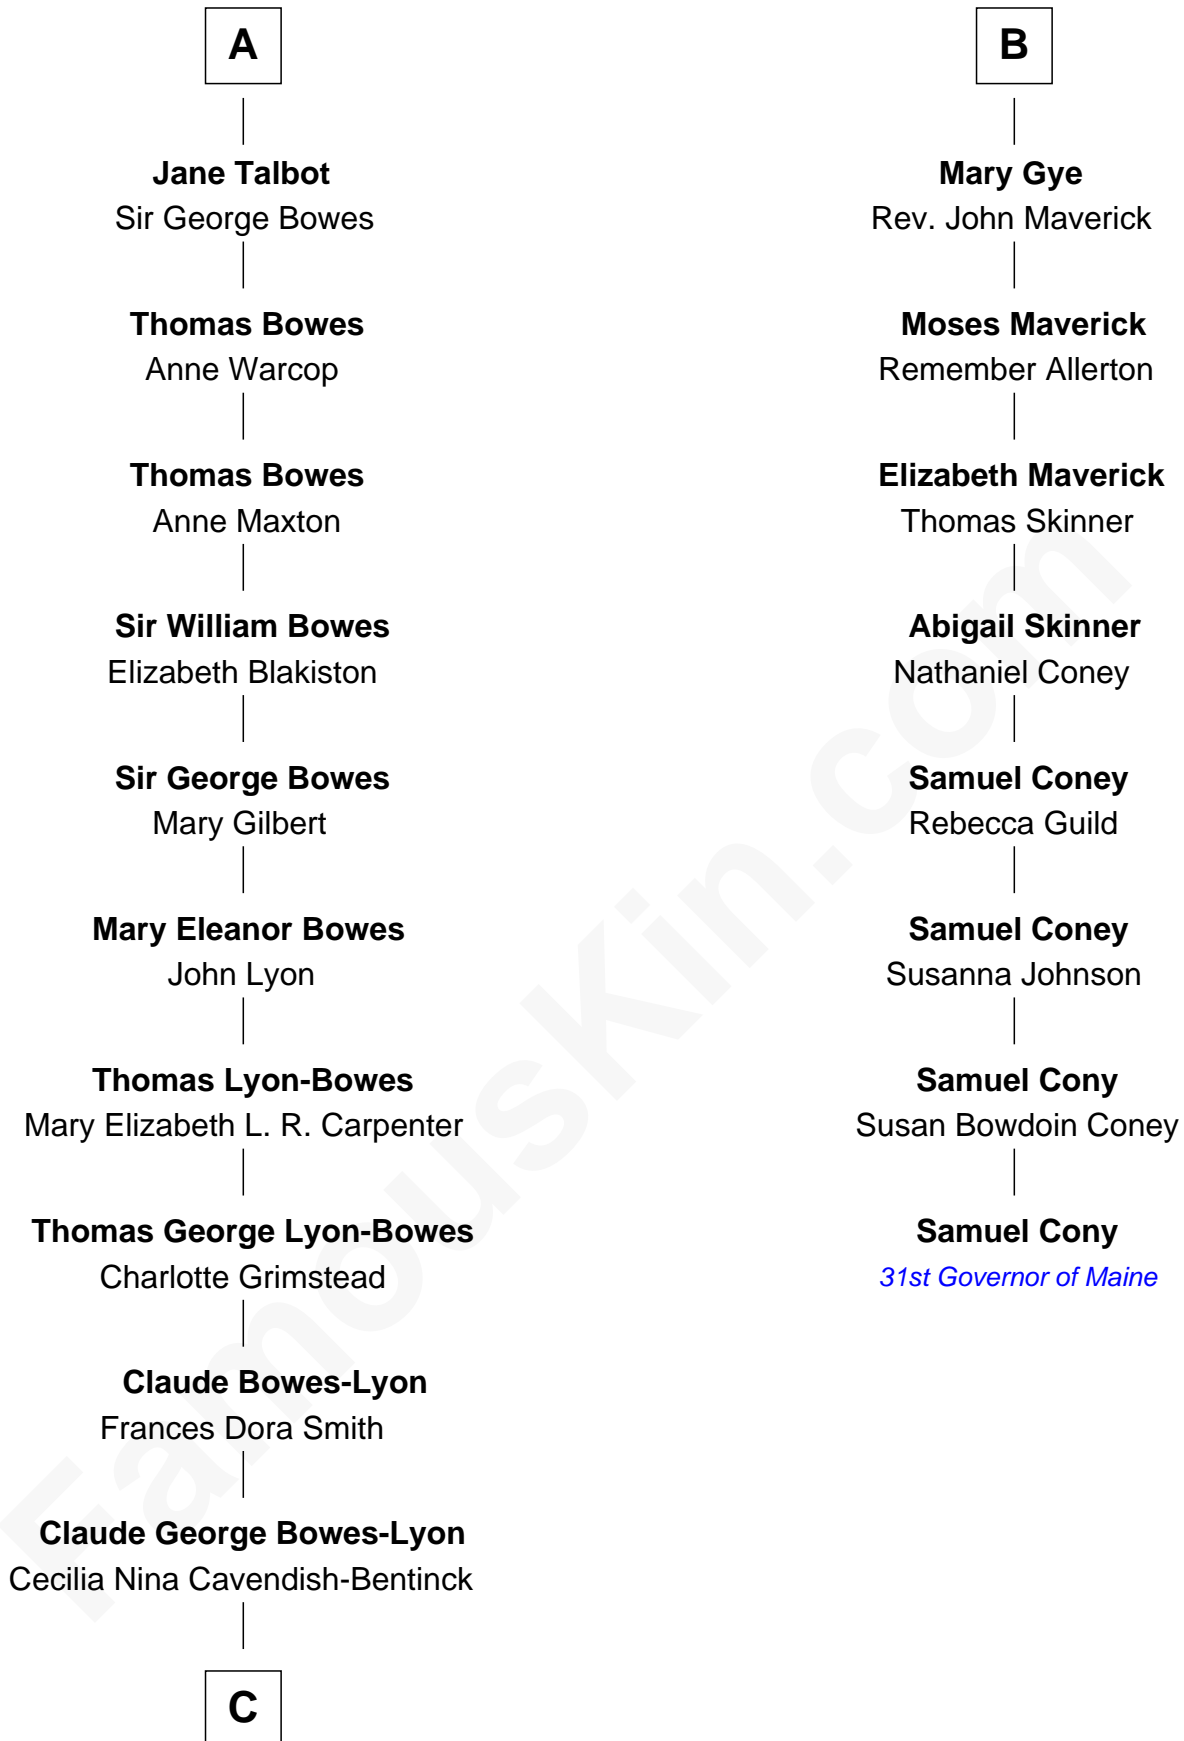

**FamousKin.com**  
**Relationship Chart of**  
**Prince William**  
*Prince of Wales*

**14th cousin 6 times removed of**  
**Samuel Cony**  
*31st Governor of Maine*

**C**

**Elizabeth Bowes-Lyon**

George VI, King of the United Kingdom

**Elizabeth II, Queen of the United Kingdom**

Prince Philip of Edinburgh

**Charles III, King of the United Kingdom**

Princess Diana Frances Spencer

**Prince William**

*Prince of Wales*