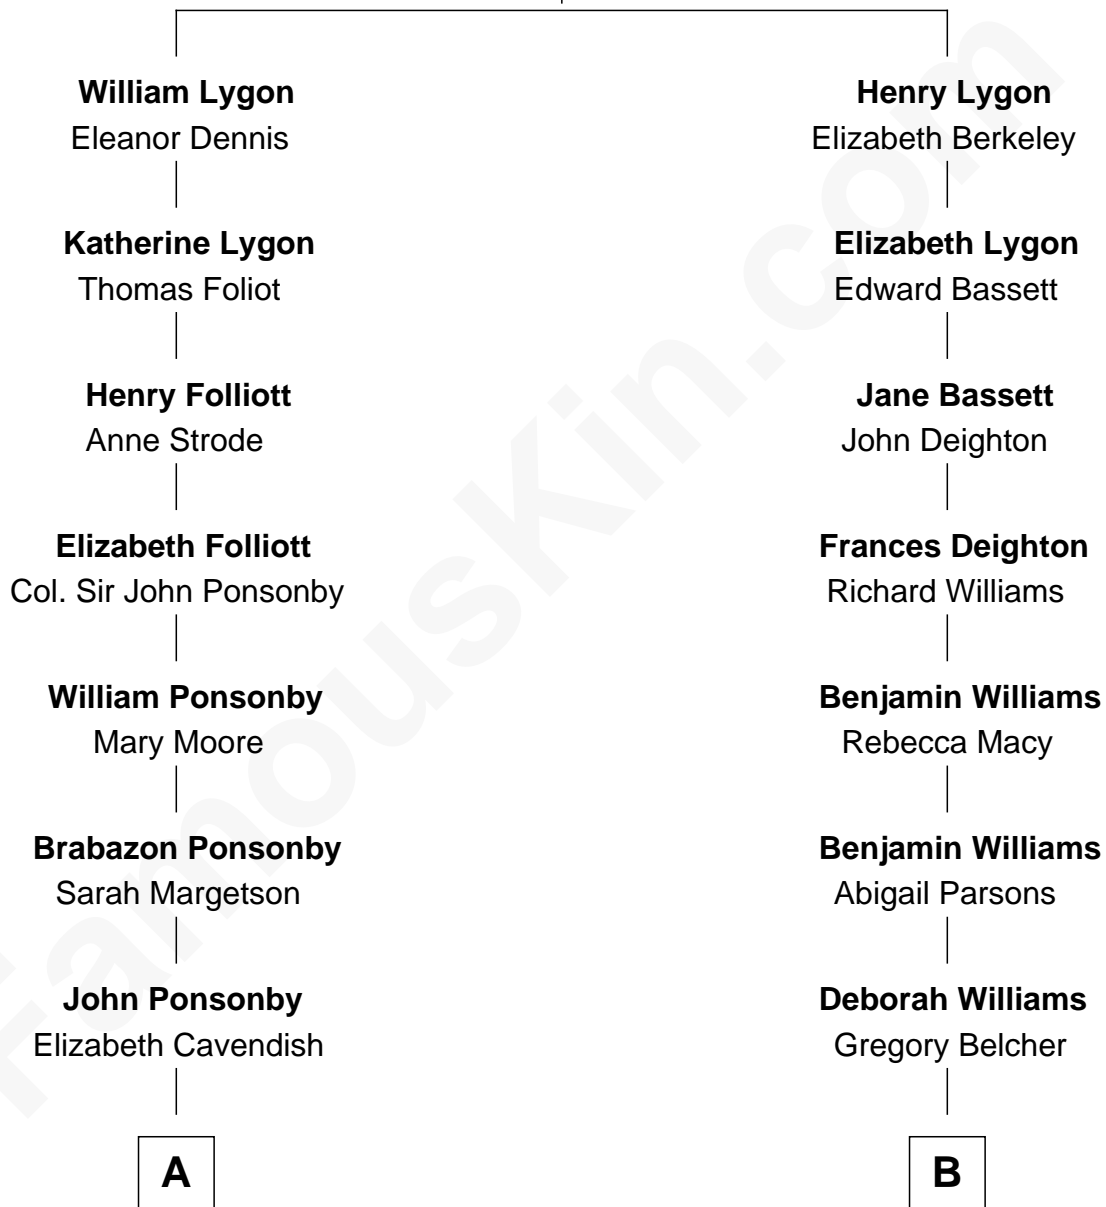

FamousKin.com Relationship Chart of

Prince William

Prince of Wales

11th cousin 4 times removed of

General Douglas MacArthur

U.S. Army - World War II

Sir Richard Lygon

Margaret Greville

A

William Brabazon Ponsonby

Louisa Molesworth

Mary Elizabeth Ponsonby

Charles Grey

Elizabeth Grey

John Crocker Bulteel

Louisa Emily Charlotte Bulteel

Edward Charles Baring

Margaret Baring

Charles Robert Spencer

Albert Edward John Spencer

Cynthia Elinor Beatrix Hamilton

Edward John Spencer

Frances Ruth Burke Roche

Princess Diana Frances Spencer