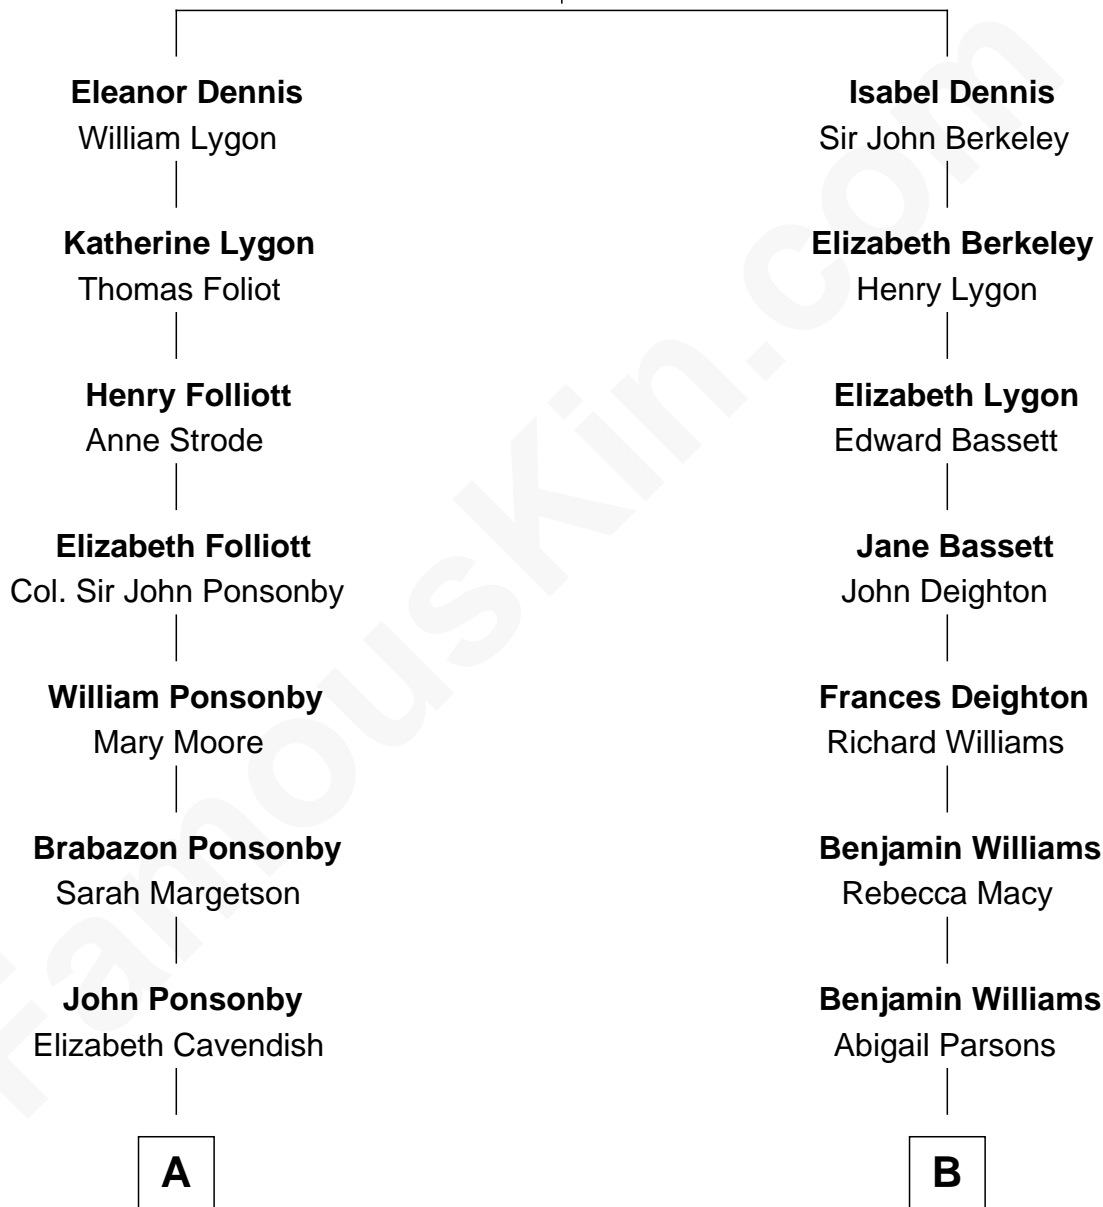

# FamousKin.com Relationship Chart of

**Prince William**

*Prince of Wales*

12th cousin 3 times removed of

**General Douglas MacArthur**

*U.S. Army - World War II*

**Sir William Dennis**

Anne Berkeley

**A**

**William Brabazon Ponsonby**  
Louisa Molesworth

**Mary Elizabeth Ponsonby**  
Charles Grey

**Elizabeth Grey**  
John Crocker Bulteel

**Louisa Emily Charlotte Bulteel**  
Edward Charles Baring

**Margaret Baring**  
Charles Robert Spencer

**Albert Edward John Spencer**  
Cynthia Elinor Beatrix Hamilton

**Edward John Spencer**  
Frances Ruth Burke Roche

**Princess Diana Frances Spencer**  
Charles III, King of the United Kingdom

**Prince William**  
*Prince of Wales*

**B**

**Deborah Williams**  
Gregory Belcher

**Benjamin Belcher**  
Sarah Barney

**Benjamin Barney Belcher**  
Olive -----

**Aurelia Belcher**  
Arthur MacArthur

**Gen. Arthur MacArthur**  
Mary Pinckney Hardy