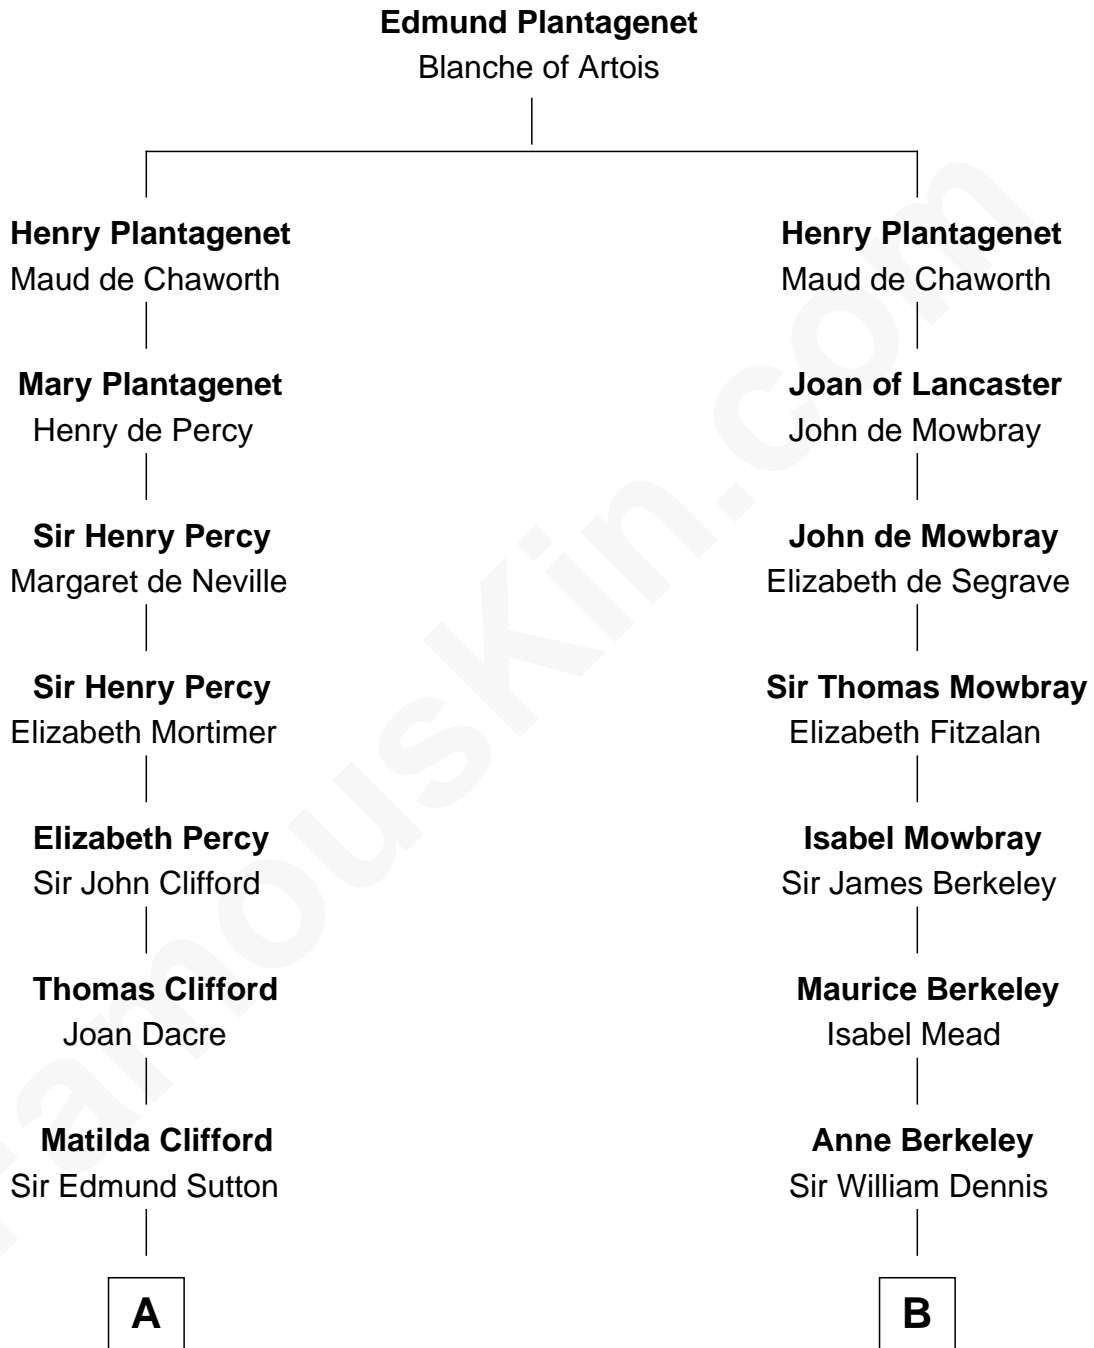

FamousKin.com

Relationship Chart of

Prince William

Prince of Wales

19th cousin 2 times removed of

General Douglas MacArthur

U.S. Army - World War II

C

Charles Robert Spencer

Margaret Baring

Albert Edward John Spencer

Cynthia Elinor Beatrix Hamilton

Edward John Spencer

Frances Ruth Burke Roche

Princess Diana Frances Spencer

Charles III, King of the United Kingdom

Prince William

Prince of Wales

D

Aurelia Belcher

Arthur MacArthur

Gen. Arthur MacArthur

Mary Pinckney Hardy

General Douglas MacArthur