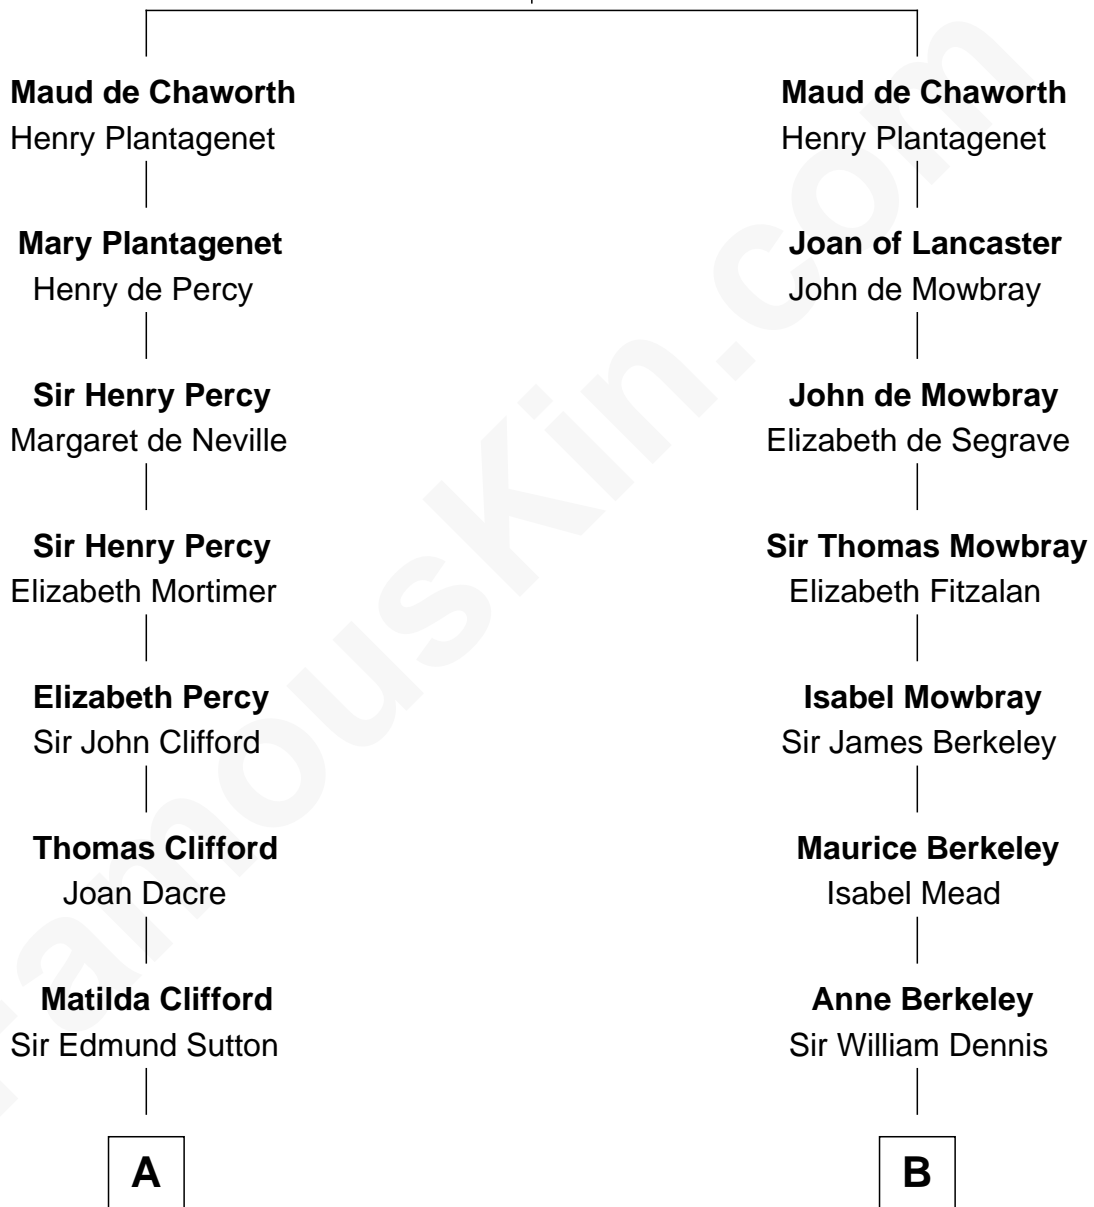

FamousKin.com
Relationship Chart of
Prince William
Prince of Wales

19th cousin 2 times removed of
General Douglas MacArthur
U.S. Army - World War II

Sir Patrick de Chaworth
 Isabella de Beauchamp

C

Charles Robert Spencer

Margaret Baring

Albert Edward John Spencer

Cynthia Elinor Beatrix Hamilton

Edward John Spencer

Frances Ruth Burke Roche

Princess Diana Frances Spencer

Charles III, King of the United Kingdom

Prince William

Prince of Wales

D

Aurelia Belcher

Arthur MacArthur

Gen. Arthur MacArthur

Mary Pinckney Hardy

General Douglas MacArthur

U.S. Army - World War II