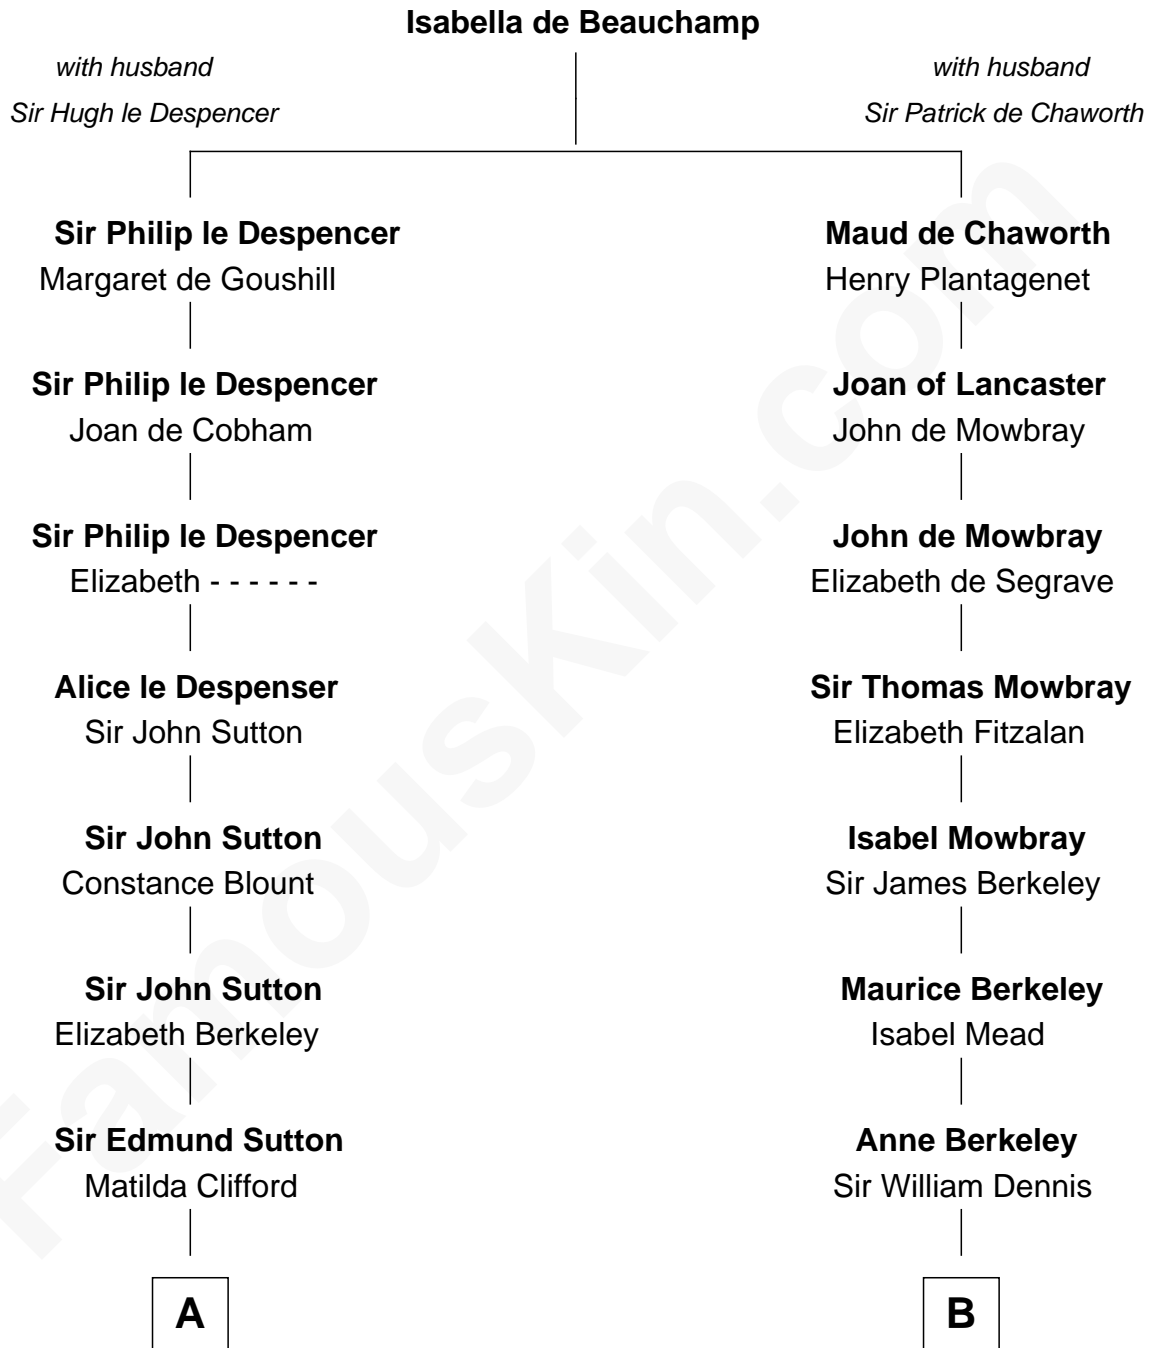

## Relationship Chart of

### Prince William

*Prince of Wales*

19th cousin 2 times removed of

### General Douglas MacArthur

*U.S. Army - World War II*

**C**

**Charles Robert Spencer**

Margaret Baring

**Albert Edward John Spencer**

Cynthia Elinor Beatrix Hamilton

**Edward John Spencer**

Frances Ruth Burke Roche

**Princess Diana Frances Spencer**

Charles III, King of the United Kingdom

**Prince William**

*Prince of Wales*

**D**

**Aurelia Belcher**

Arthur MacArthur