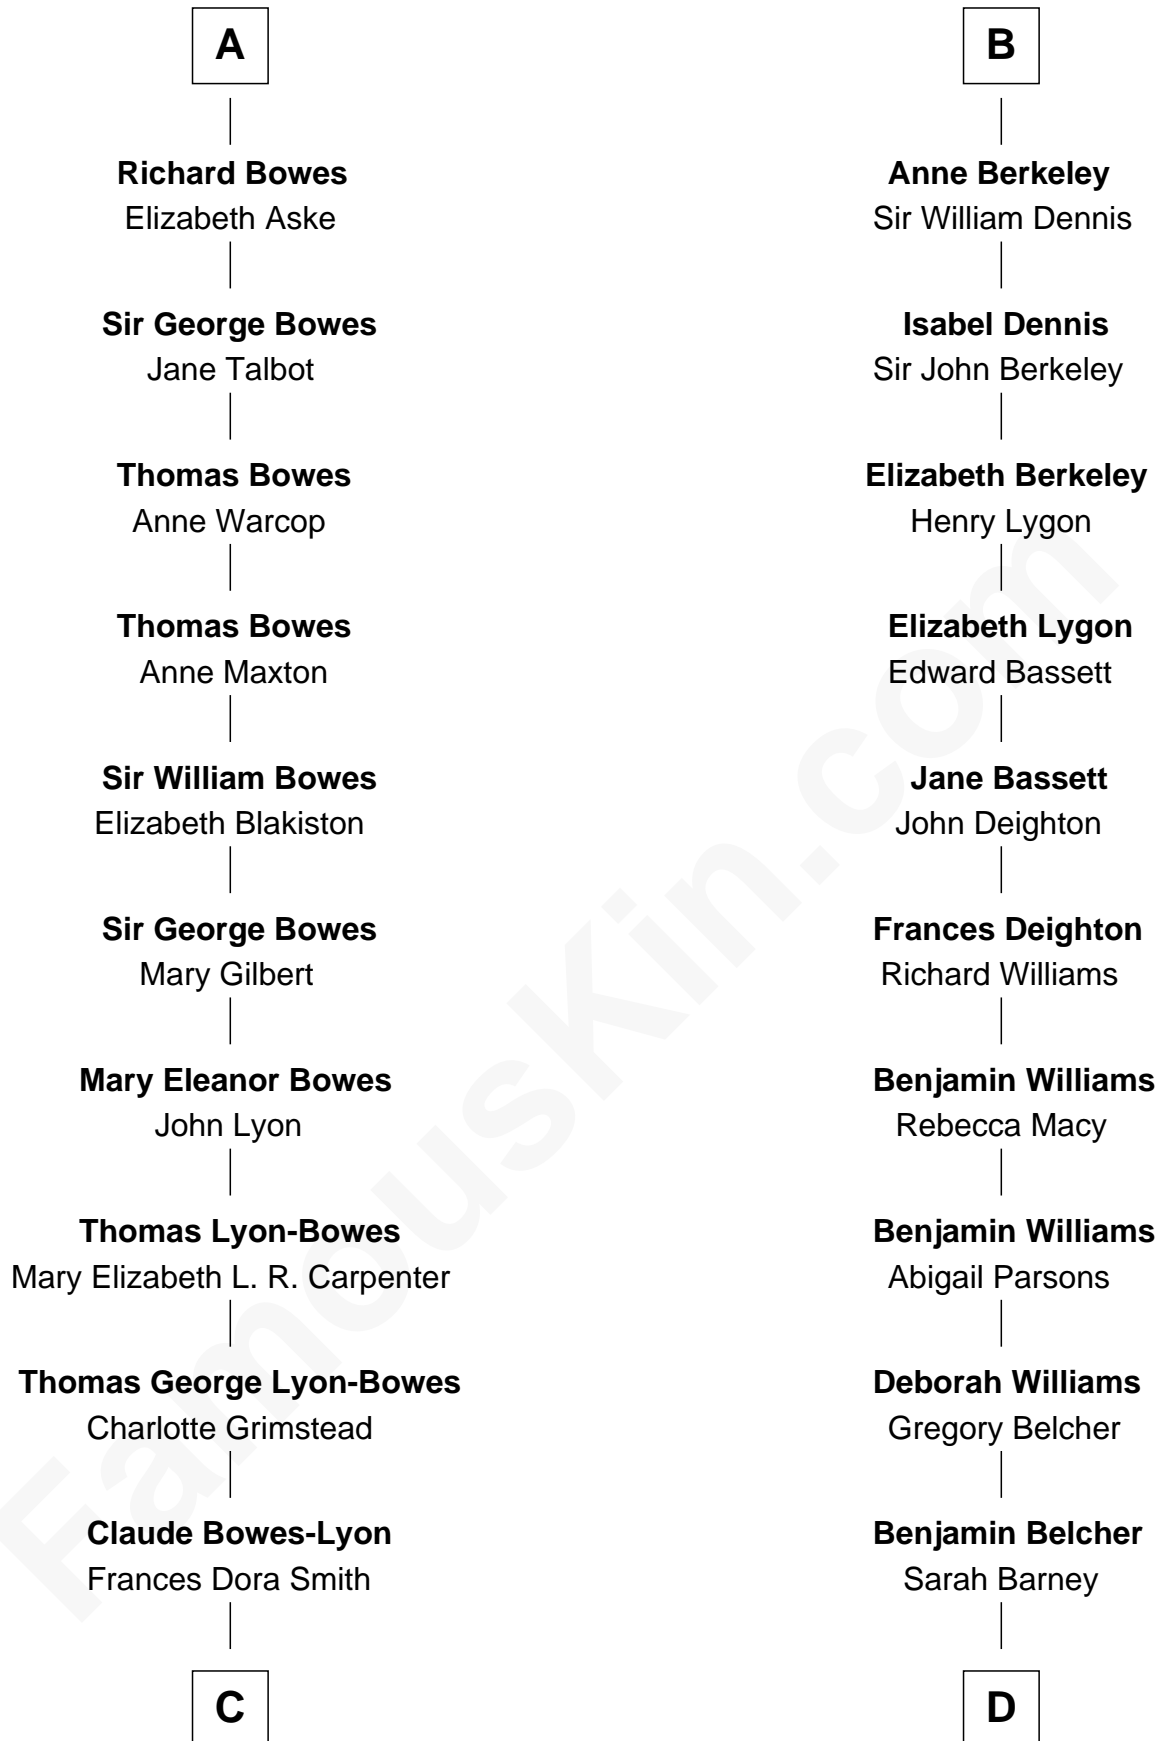

## Relationship Chart of

### Prince William

*Prince of Wales*

20th cousin 1 time removed of

### General Douglas MacArthur

*U.S. Army - World War II*

**C**

**Claude George Bowes-Lyon**  
Cecilia Nina Cavendish-Bentinck

**Elizabeth Bowes-Lyon**  
George VI, King of the United Kingdom

**Elizabeth II, Queen of the United Kingdom**  
Prince Philip of Edinburgh

**Charles III, King of the United Kingdom**  
Princess Diana Frances Spencer

**Prince William**  
*Prince of Wales*

**D**

**Benjamin Barney Belcher**  
Olive - - - - -

**Aurelia Belcher**  
Arthur MacArthur