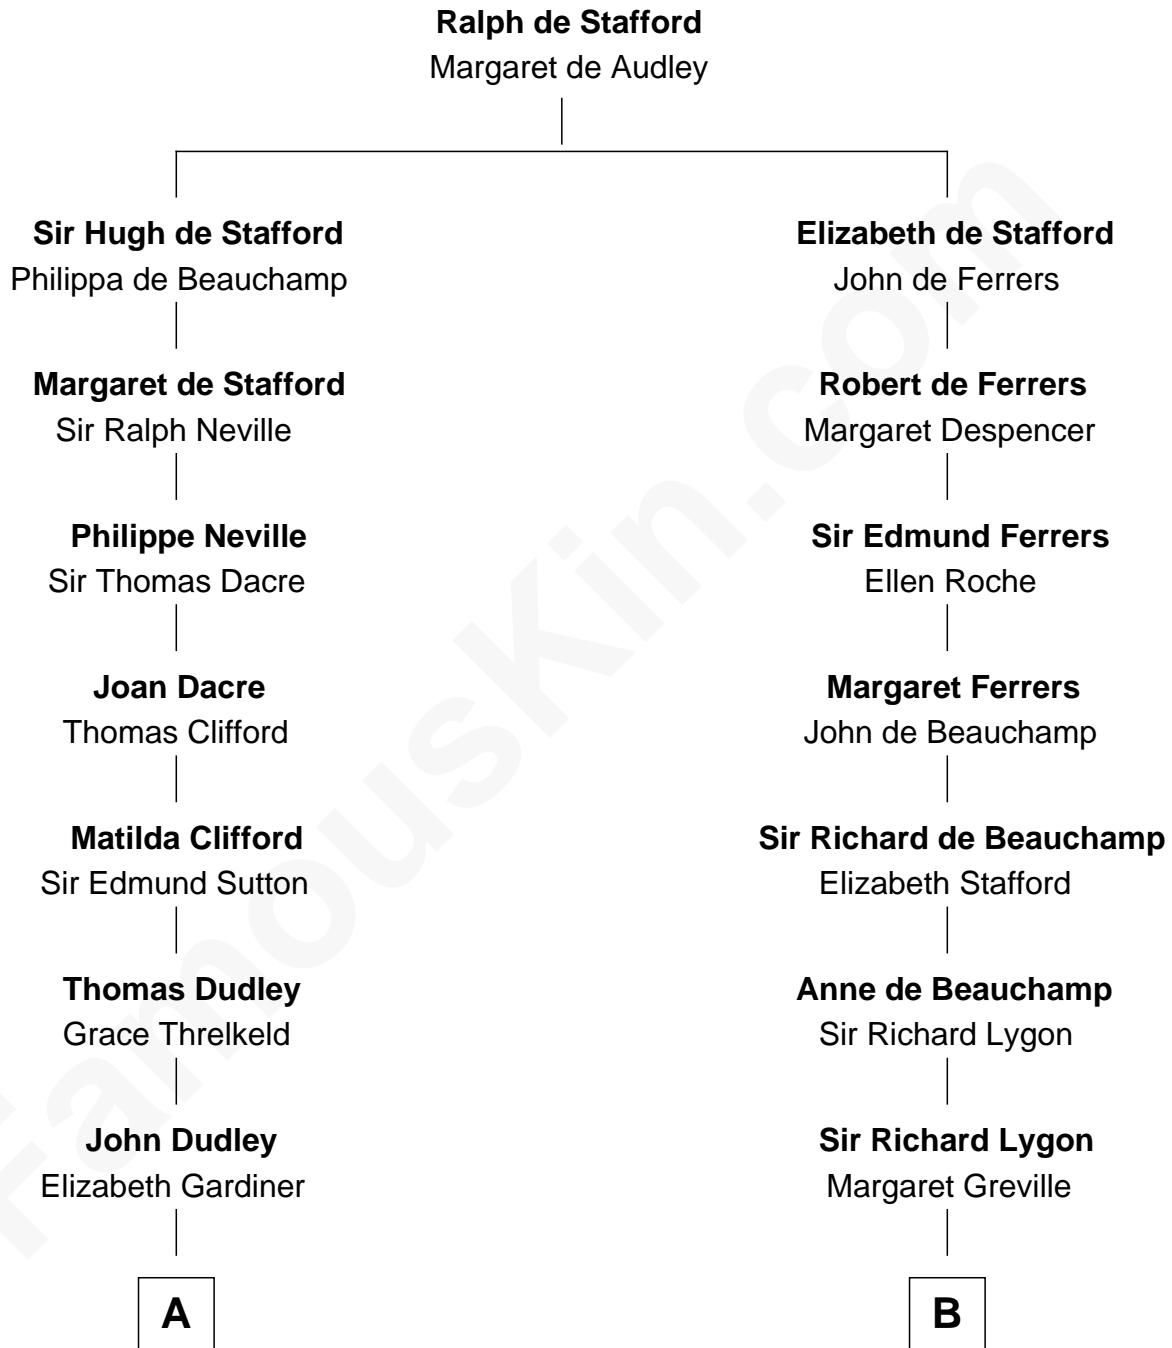

FamousKin.com

Relationship Chart of

Prince William

Prince of Wales

18th cousin 1 time removed of

General Douglas MacArthur

U.S. Army - World War II

C

Edward John Spencer
Frances Ruth Burke Roche

Princess Diana Frances Spencer
Charles III, King of the United Kingdom

Prince William
Prince of Wales

D

Gen. Arthur MacArthur
Mary Pinckney Hardy

General Douglas MacArthur
U.S. Army - World War II