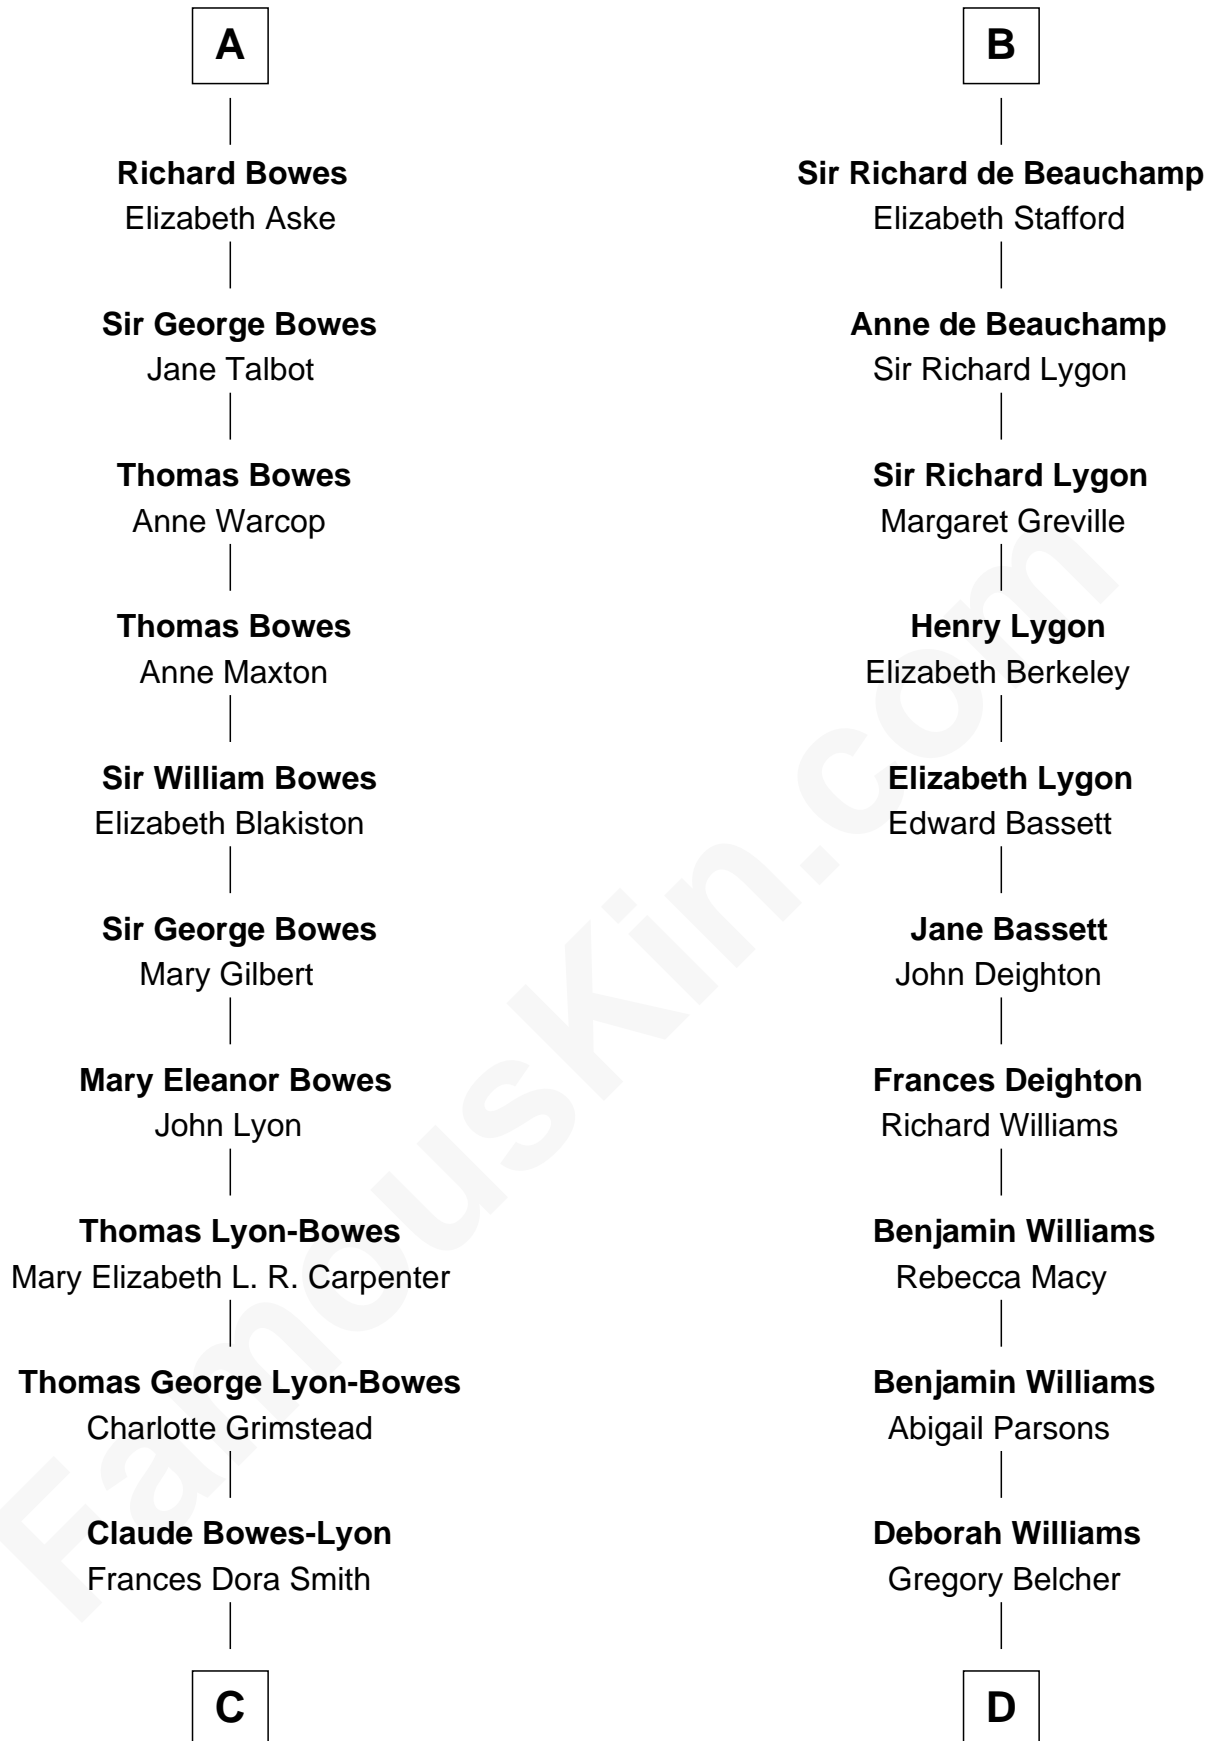

FamousKin.com Relationship Chart of

Prince William

Prince of Wales

21st cousin of

General Douglas MacArthur

U.S. Army - World War II

C

Claude George Bowes-Lyon
Cecilia Nina Cavendish-Bentinck

Elizabeth Bowes-Lyon
George VI, King of the United Kingdom

Elizabeth II, Queen of the United Kingdom
Prince Philip of Edinburgh

Charles III, King of the United Kingdom
Princess Diana Frances Spencer

Prince William
Prince of Wales