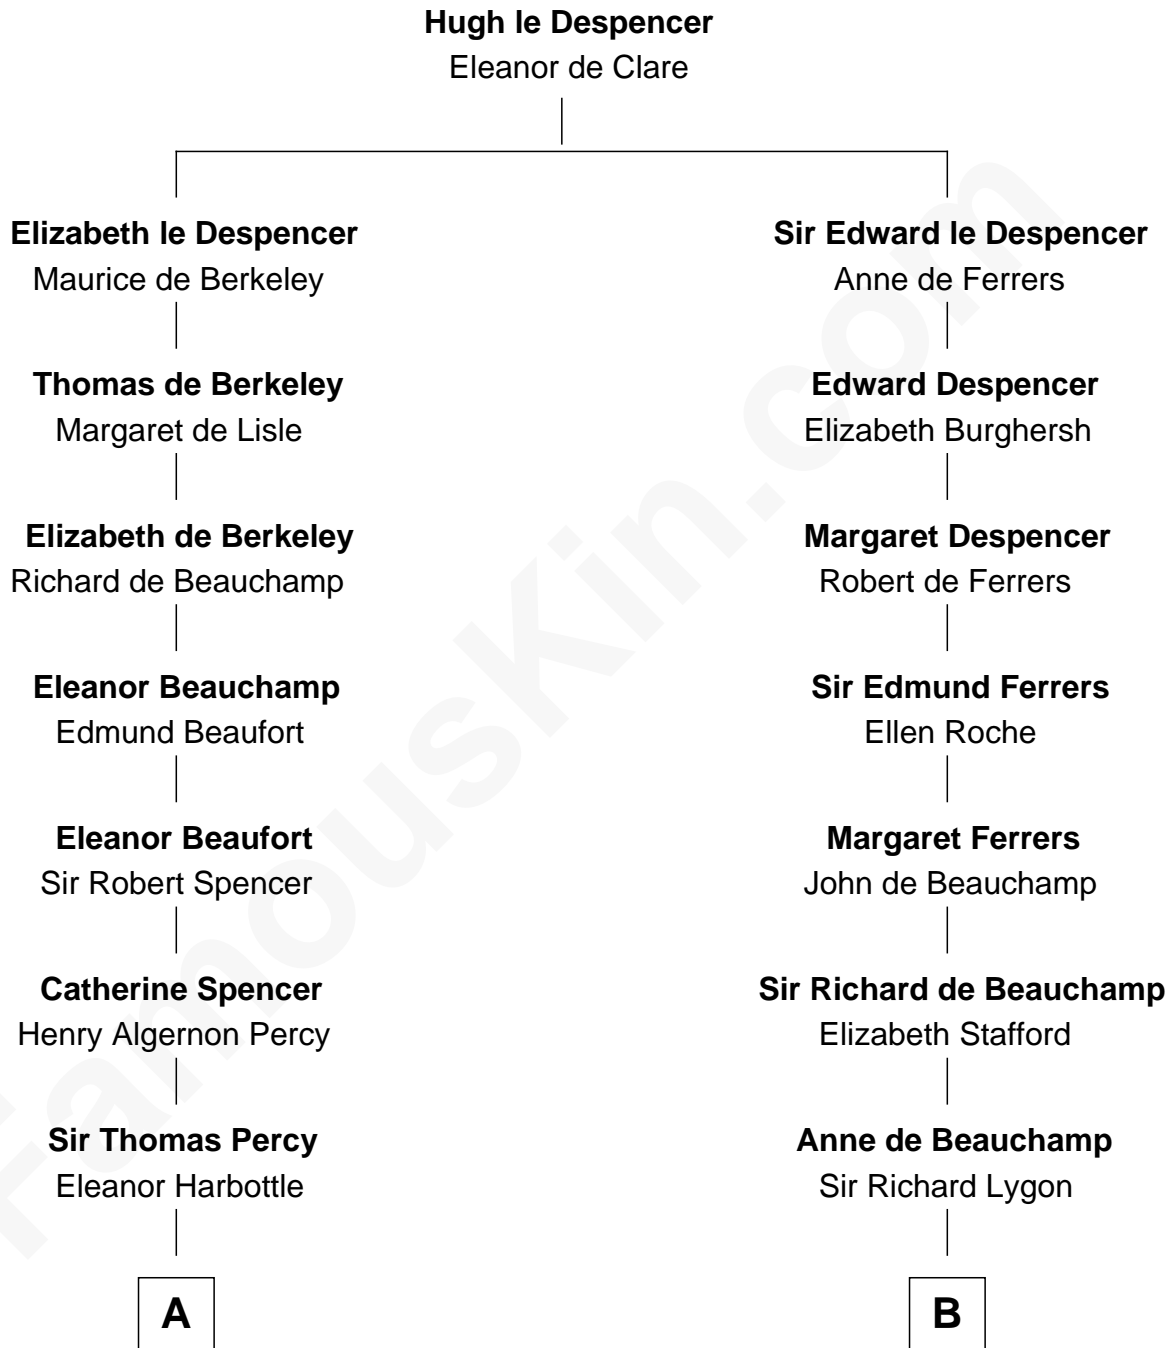

FamousKin.com
Relationship Chart of
Prince William
Prince of Wales

19th cousin 2 times removed of
General Douglas MacArthur
U.S. Army - World War II

A

Henry Percy
Katherine Neville

Henry Percy
Dorothy Devereux

Dorothy Percy
Robert Sydney

Dorothy Sydney
Henry Spencer

Sir Robert Spencer
Ann Digby

Sir Charles Spencer
Anne Churchill

John Spencer
Georgiana Carolina Carteret

John Spencer
Margaret Georgiana Poyntz

George John Spencer
Lavina Bingham