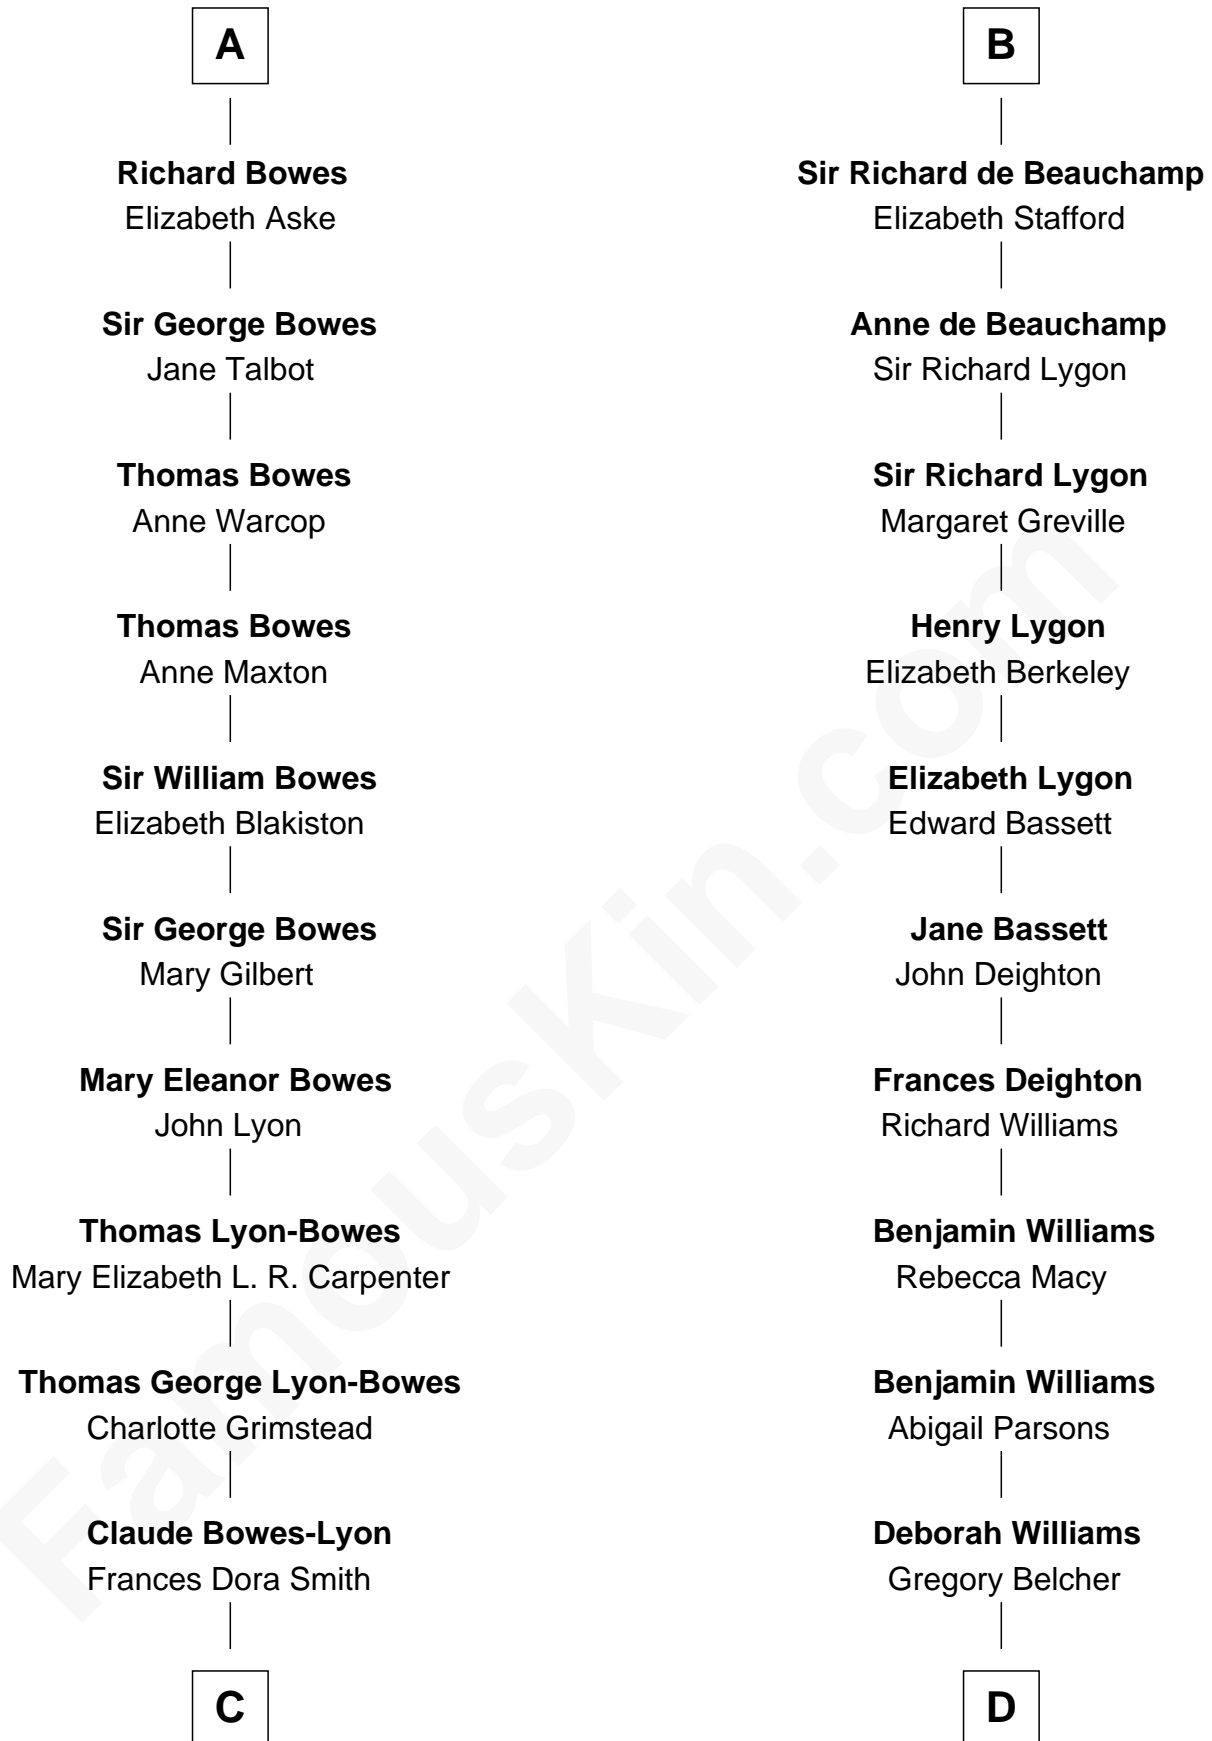

# FamousKin.com Relationship Chart of

**Prince William**

*Prince of Wales*

21st cousin of

**General Douglas MacArthur**

*U.S. Army - World War II*

**C**

**Claude George Bowes-Lyon**  
Cecilia Nina Cavendish-Bentinck

**Elizabeth Bowes-Lyon**  
George VI, King of the United Kingdom

**Elizabeth II, Queen of the United Kingdom**  
Prince Philip of Edinburgh

**Charles III, King of the United Kingdom**  
Princess Diana Frances Spencer

**Prince William**  
*Prince of Wales*

**D**

**Benjamin Belcher**  
Sarah Barney

**Benjamin Barney Belcher**  
Olive - - - - -

**Aurelia Belcher**  
Arthur MacArthur

**Gen. Arthur MacArthur**  
Mary Pinckney Hardy