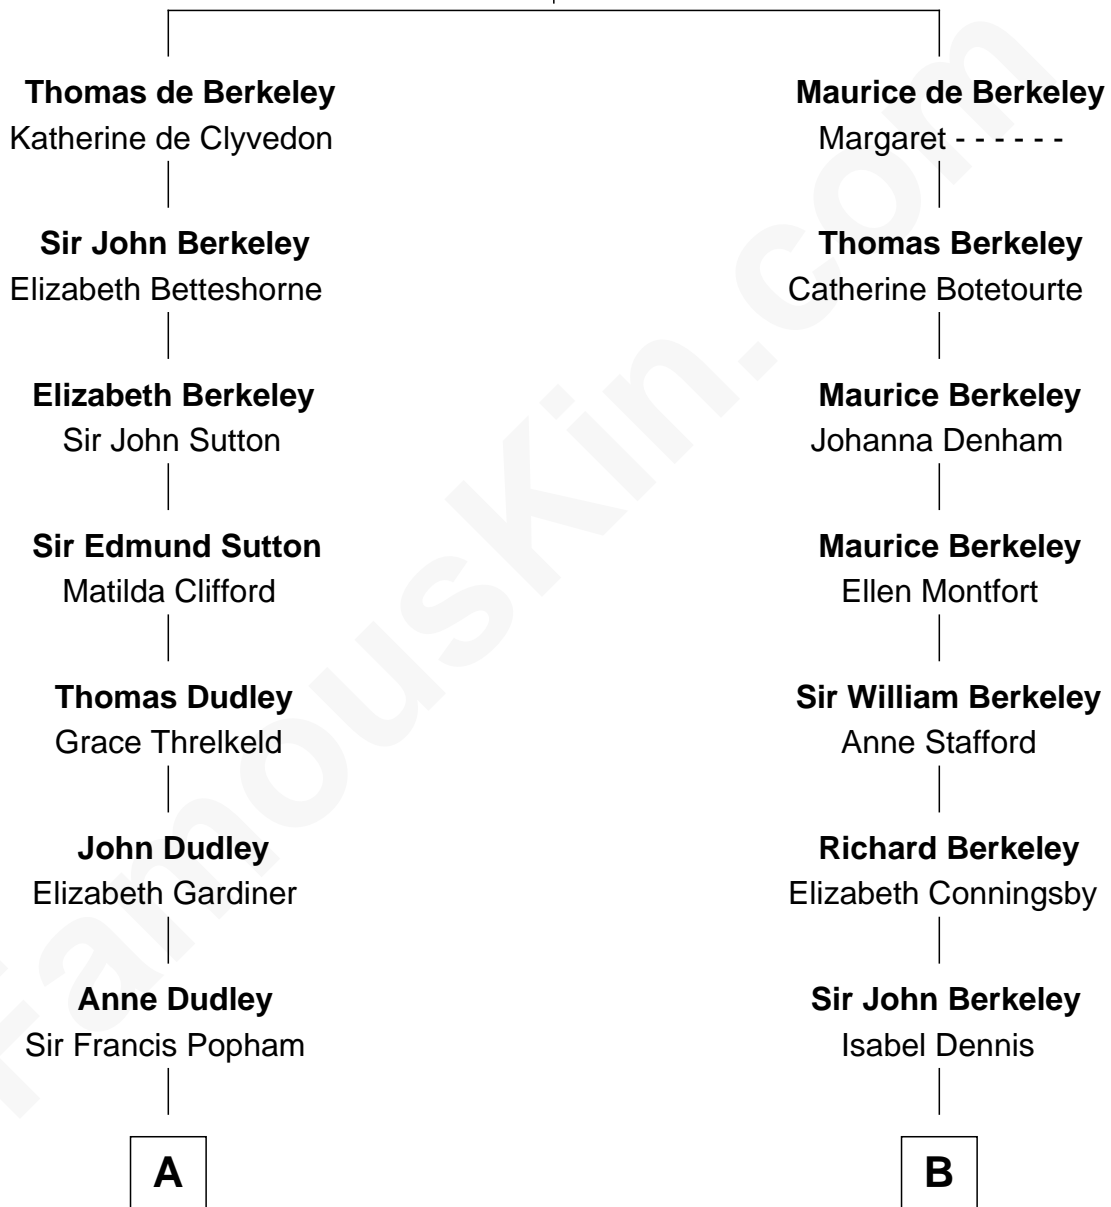

FamousKin.com Relationship Chart of

Prince William

Prince of Wales

18th cousin of

General Douglas MacArthur

U.S. Army - World War II

Sir Maurice de Berkeley

Eve la Zouche

C

Princess Diana Frances Spencer
Charles III, King of the United Kingdom

Prince William
Prince of Wales

D

Gen. Arthur MacArthur
Mary Pinckney Hardy

General Douglas MacArthur
U.S. Army - World War II

FamousKin.com