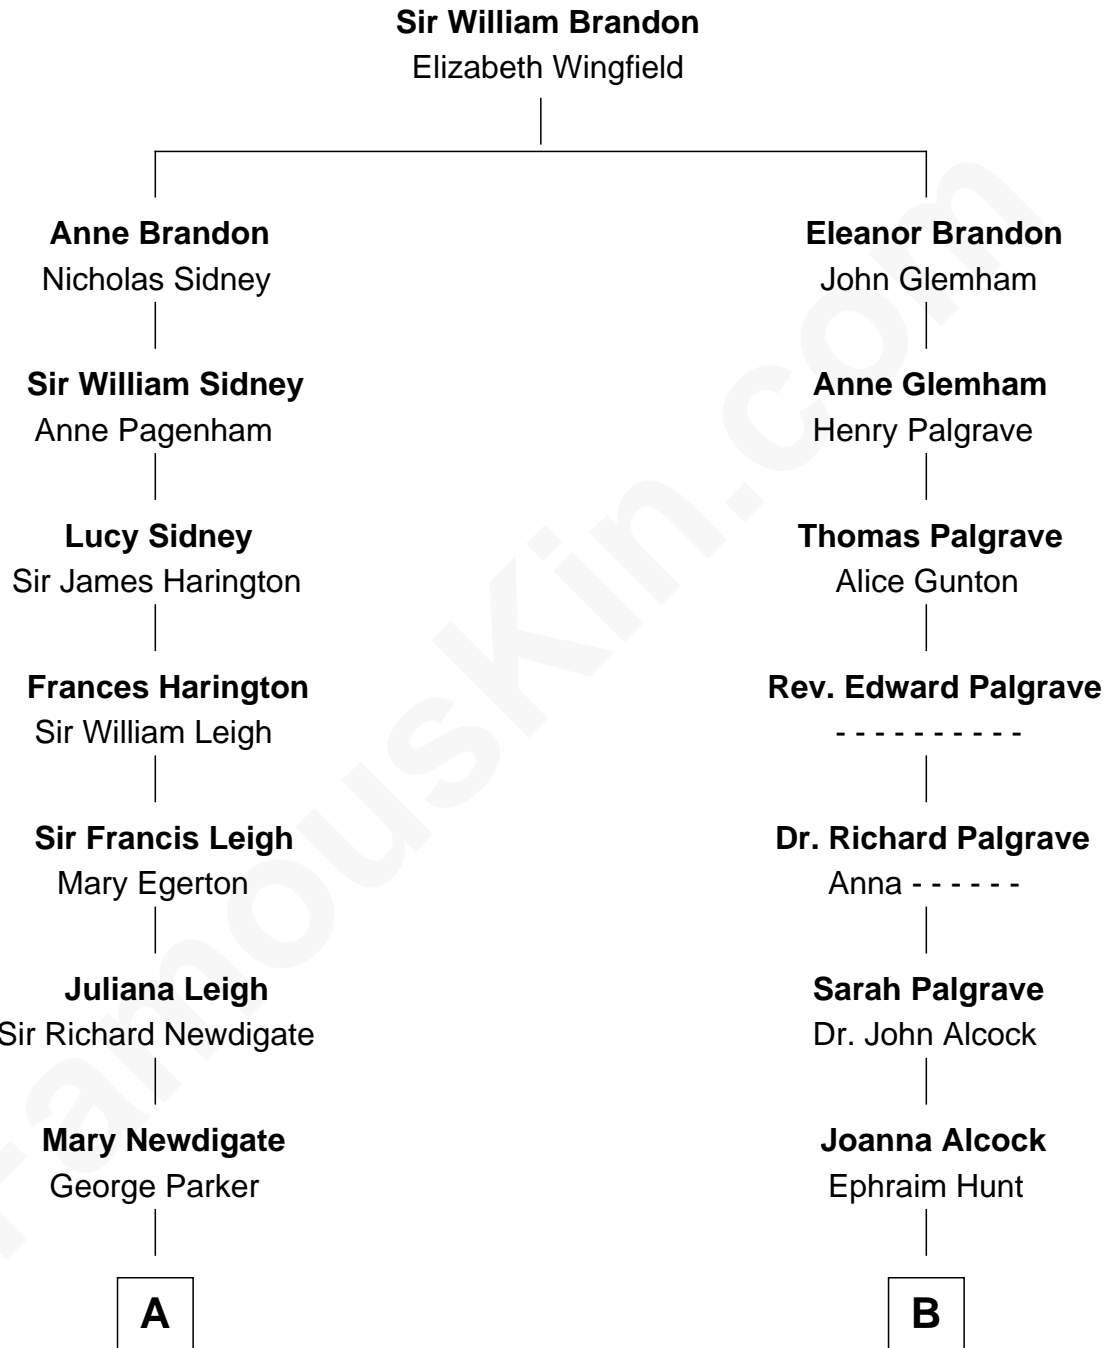

FamousKin.com

Relationship Chart of

Prince William

Prince of Wales

14th cousin 4 times removed of

General Douglas MacArthur

U.S. Army - World War II

C

Princess Diana Frances Spencer
Charles III, King of the United Kingdom

Prince William
Prince of Wales

FamousKin.com