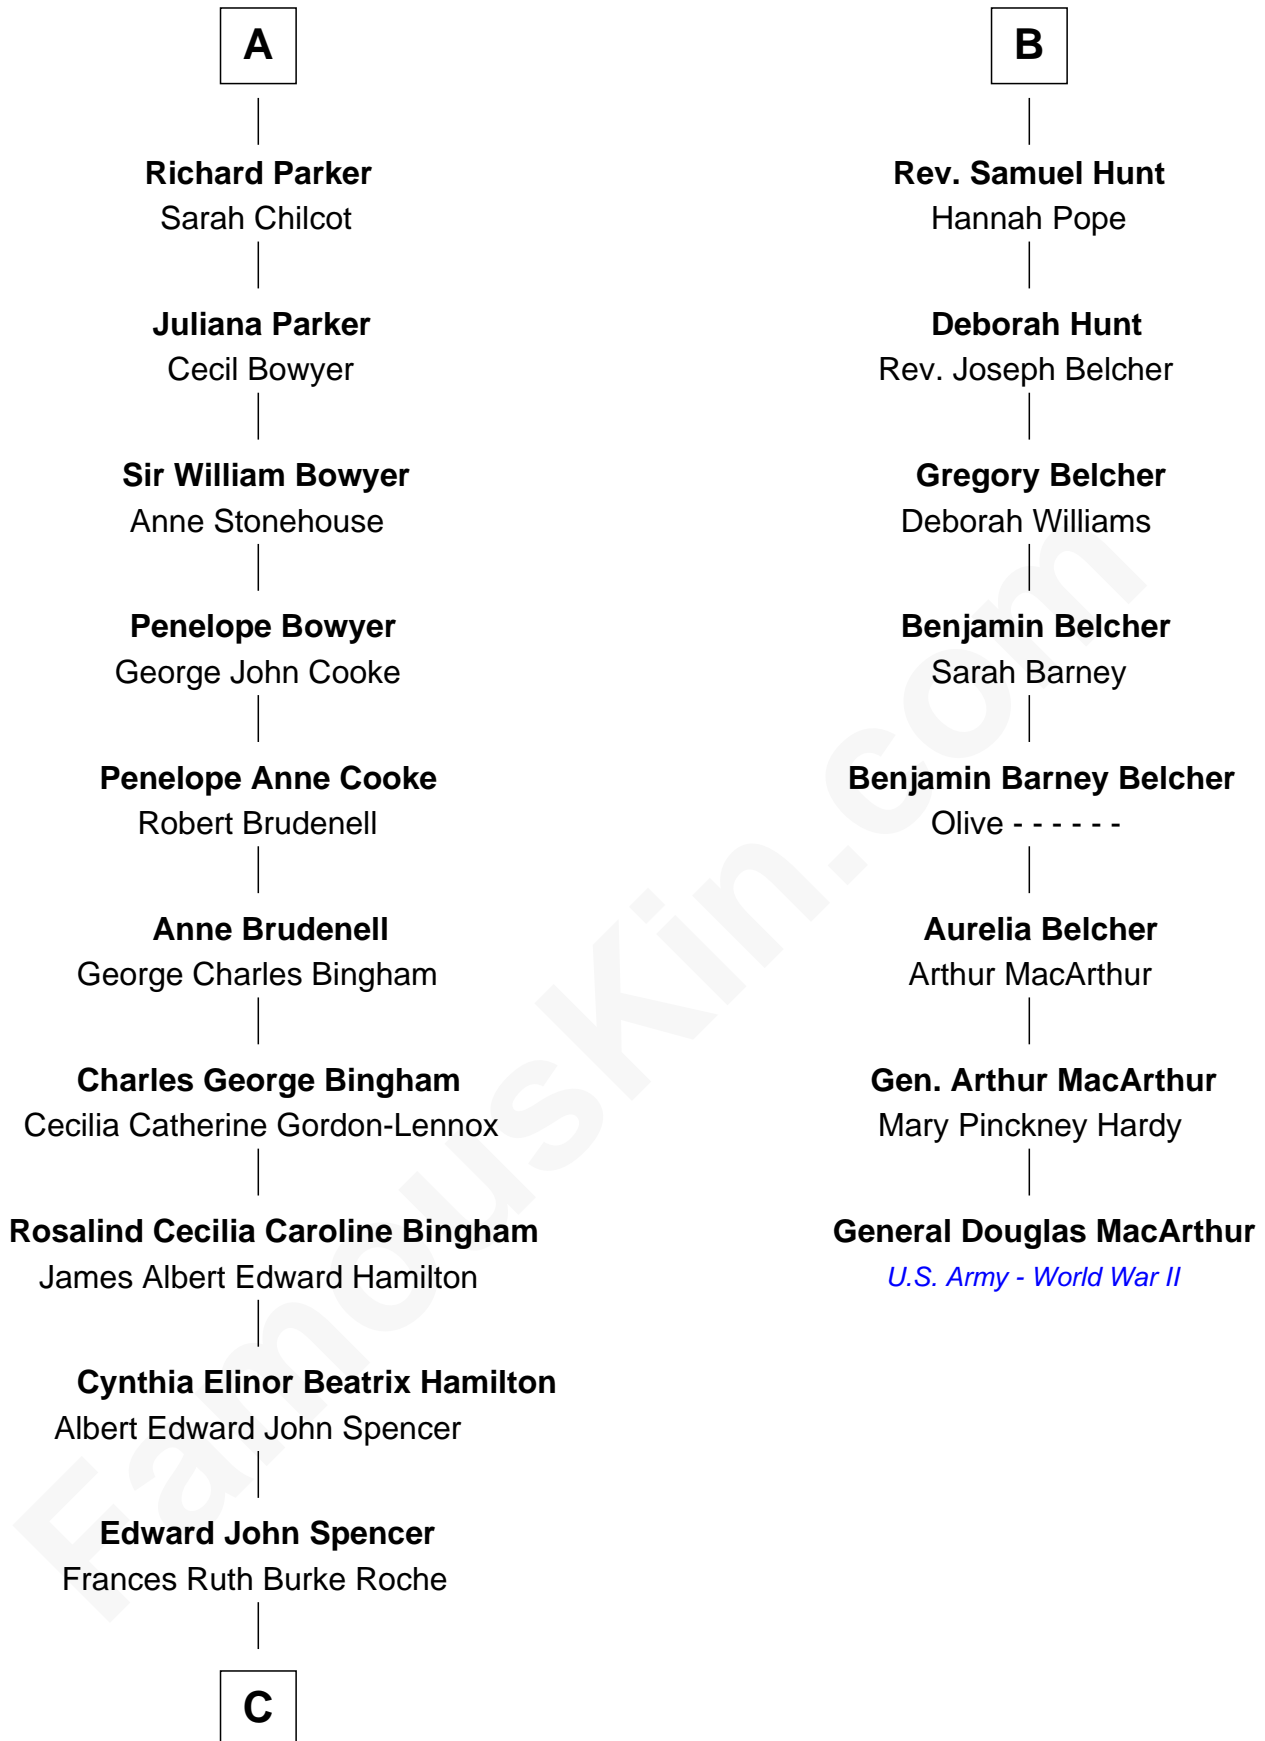

FamousKin.com

Relationship Chart of

Prince William

Prince of Wales

14th cousin 4 times removed of

General Douglas MacArthur

U.S. Army - World War II

C

Princess Diana Frances Spencer
Charles III, King of the United Kingdom

Prince William
Prince of Wales

FamousKin.com