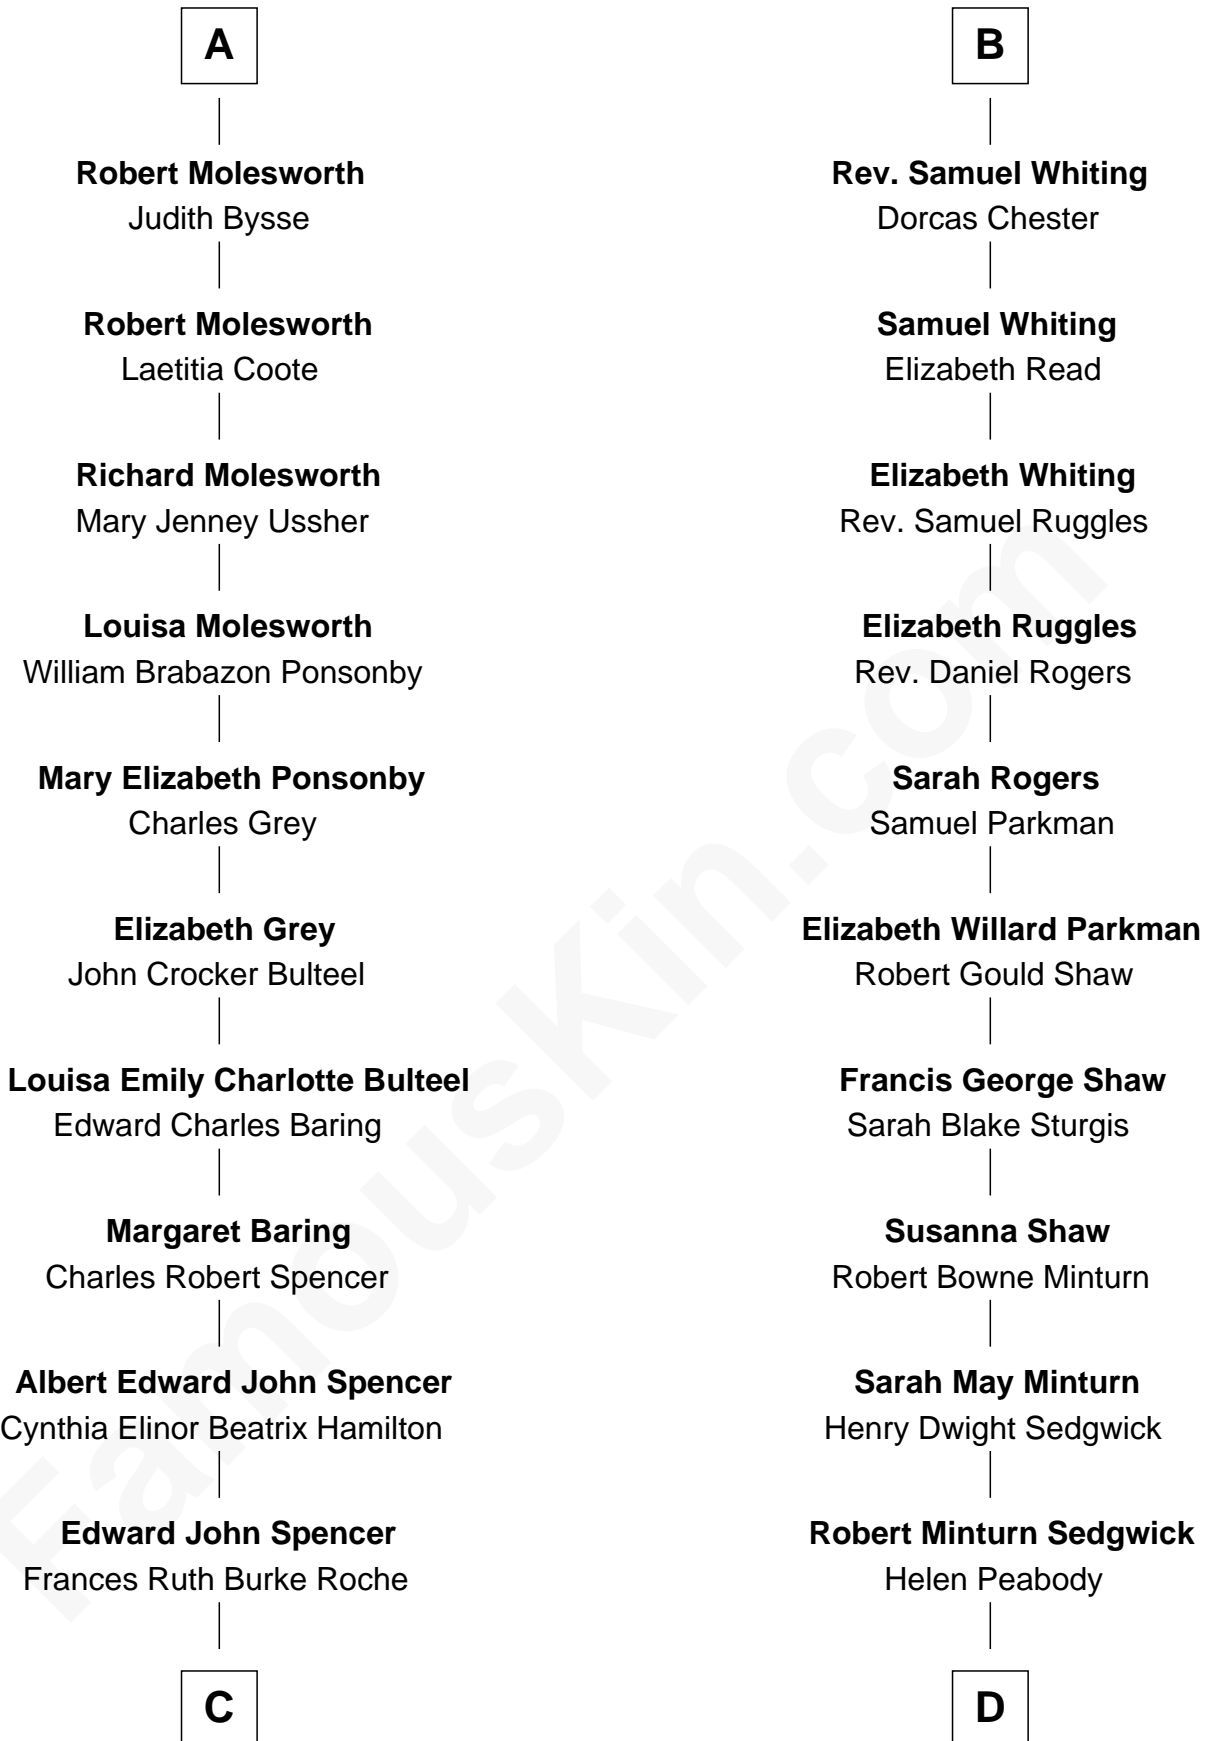

# FamousKin.com Relationship Chart of

**Prince William**

*Prince of Wales*

18th cousin of

**Kyra Sedgwick**

*TV and Movie Actress*

**Sir Robert Corbet**

Margaret - - - - -

**C**

**Princess Diana Frances Spencer**  
Charles III, King of the United Kingdom

**Prince William**  
*Prince of Wales*

**D**

**Henry Dwight Sedgwick**  
Patricia Ann Rosenwald

**Kyra Sedgwick**  
*TV and Movie Actress*