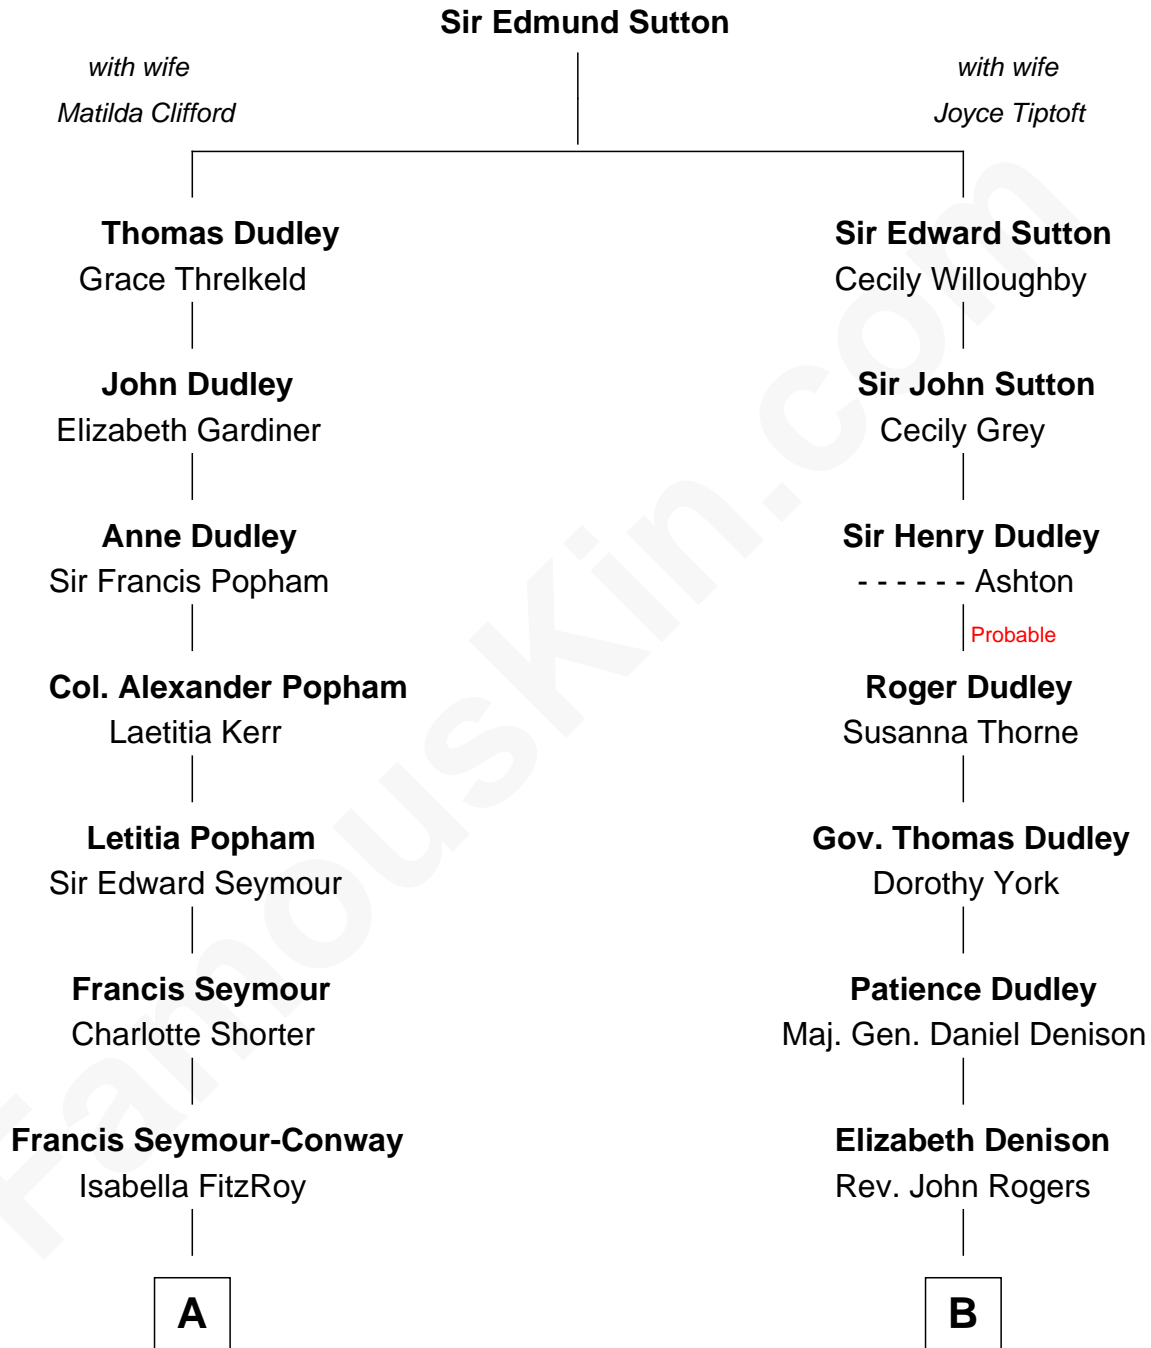

FamousKin.com
Relationship Chart of
Prince William
Prince of Wales

14th cousin 2 times removed of

Kyra Sedgwick
TV and Movie Actress

A

Hugh Seymour-Conway
Anne Horatia Waldegrave

Sir Horace Beauchamp Seymour
Elizabeth Malet Palk

Adelaide Horatia Elizabeth Seymour
Frederick Spencer

Charles Robert Spencer
Margaret Baring

Albert Edward John Spencer
Cynthia Elinor Beatrix Hamilton

Edward John Spencer
Frances Ruth Burke Roche

Princess Diana Frances Spencer
Charles III, King of the United Kingdom