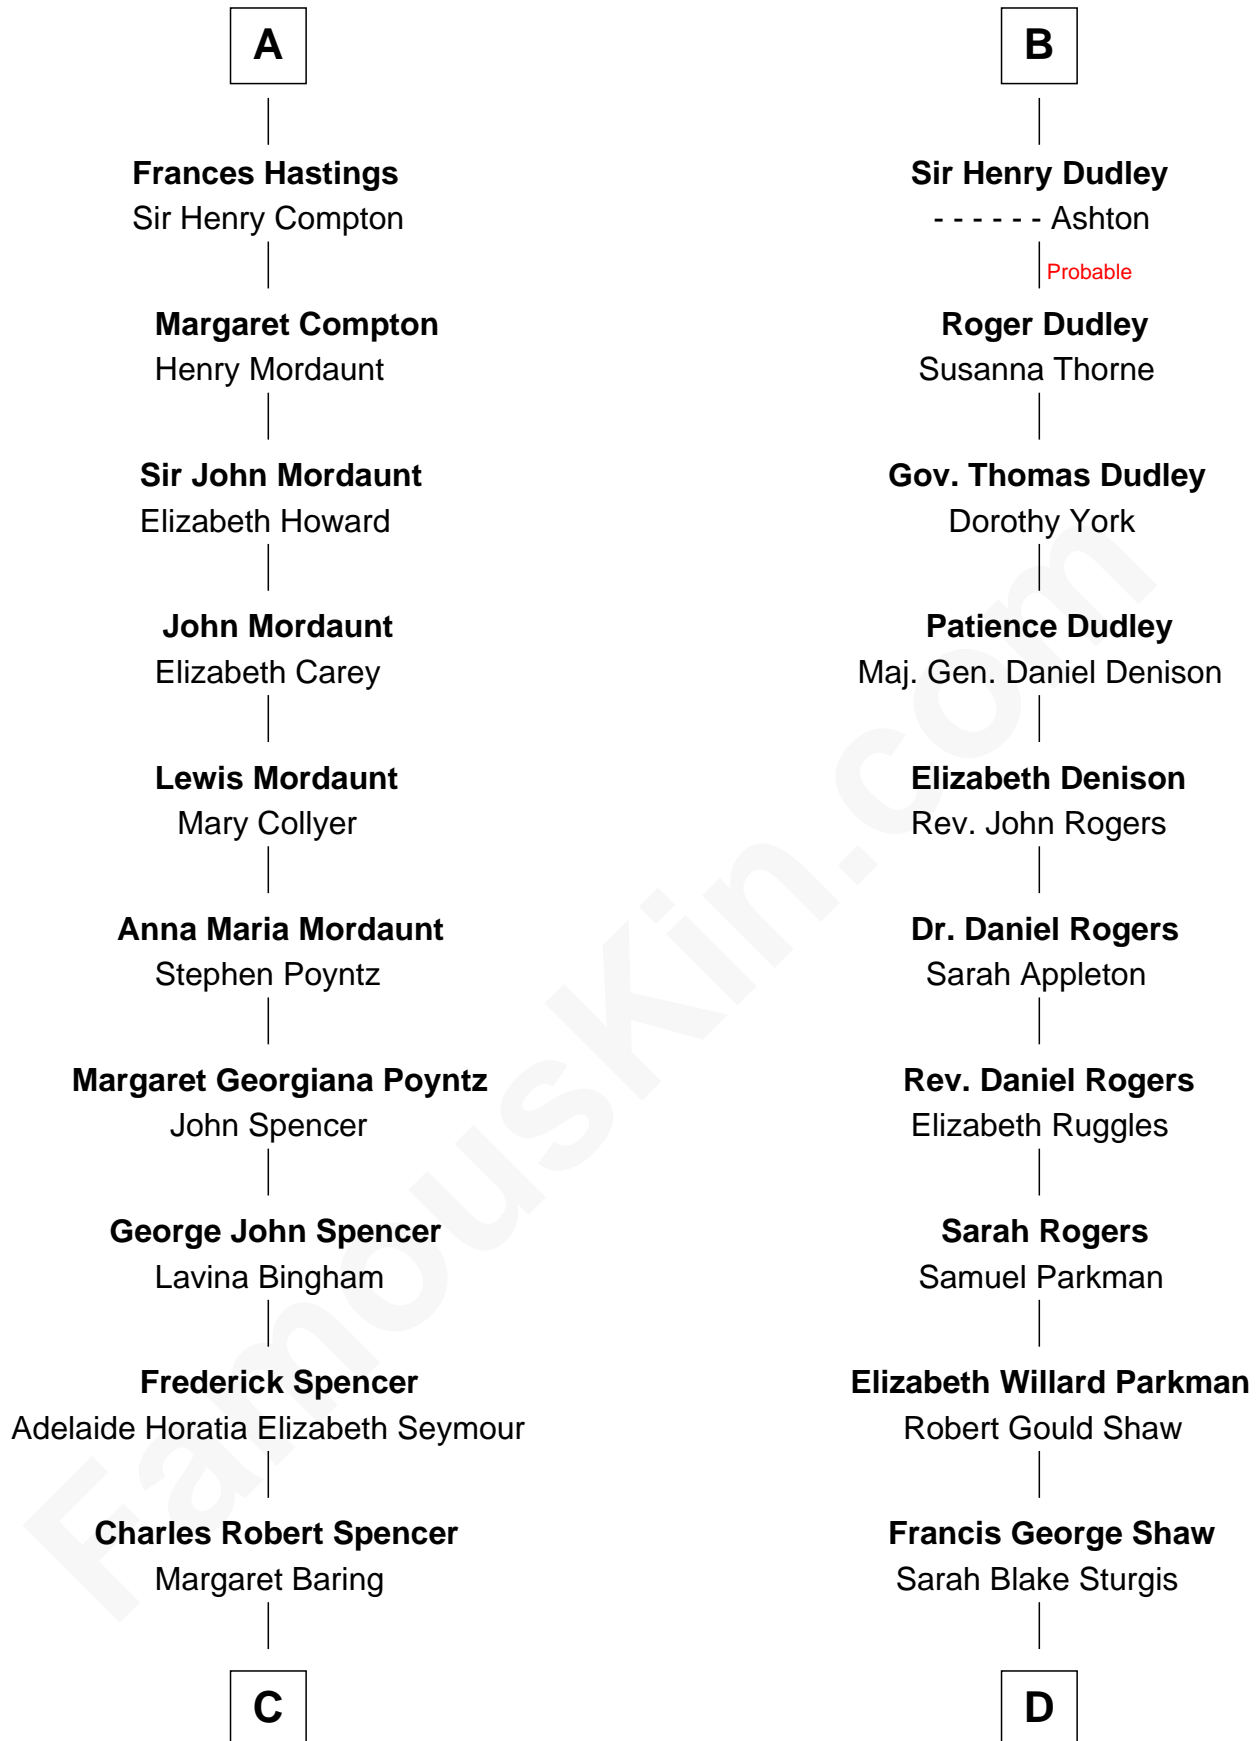

# FamousKin.com Relationship Chart of

**Prince William**

*Prince of Wales*

20th cousin 1 time removed of

**Kyra Sedgwick**

*TV and Movie Actress*

**Sir Henry de Percy**

Eleanor de Arundel

**C**

**Albert Edward John Spencer**  
Cynthia Elinor Beatrix Hamilton

**Edward John Spencer**  
Frances Ruth Burke Roche

**Princess Diana Frances Spencer**  
Charles III, King of the United Kingdom

**Prince William**  
*Prince of Wales*