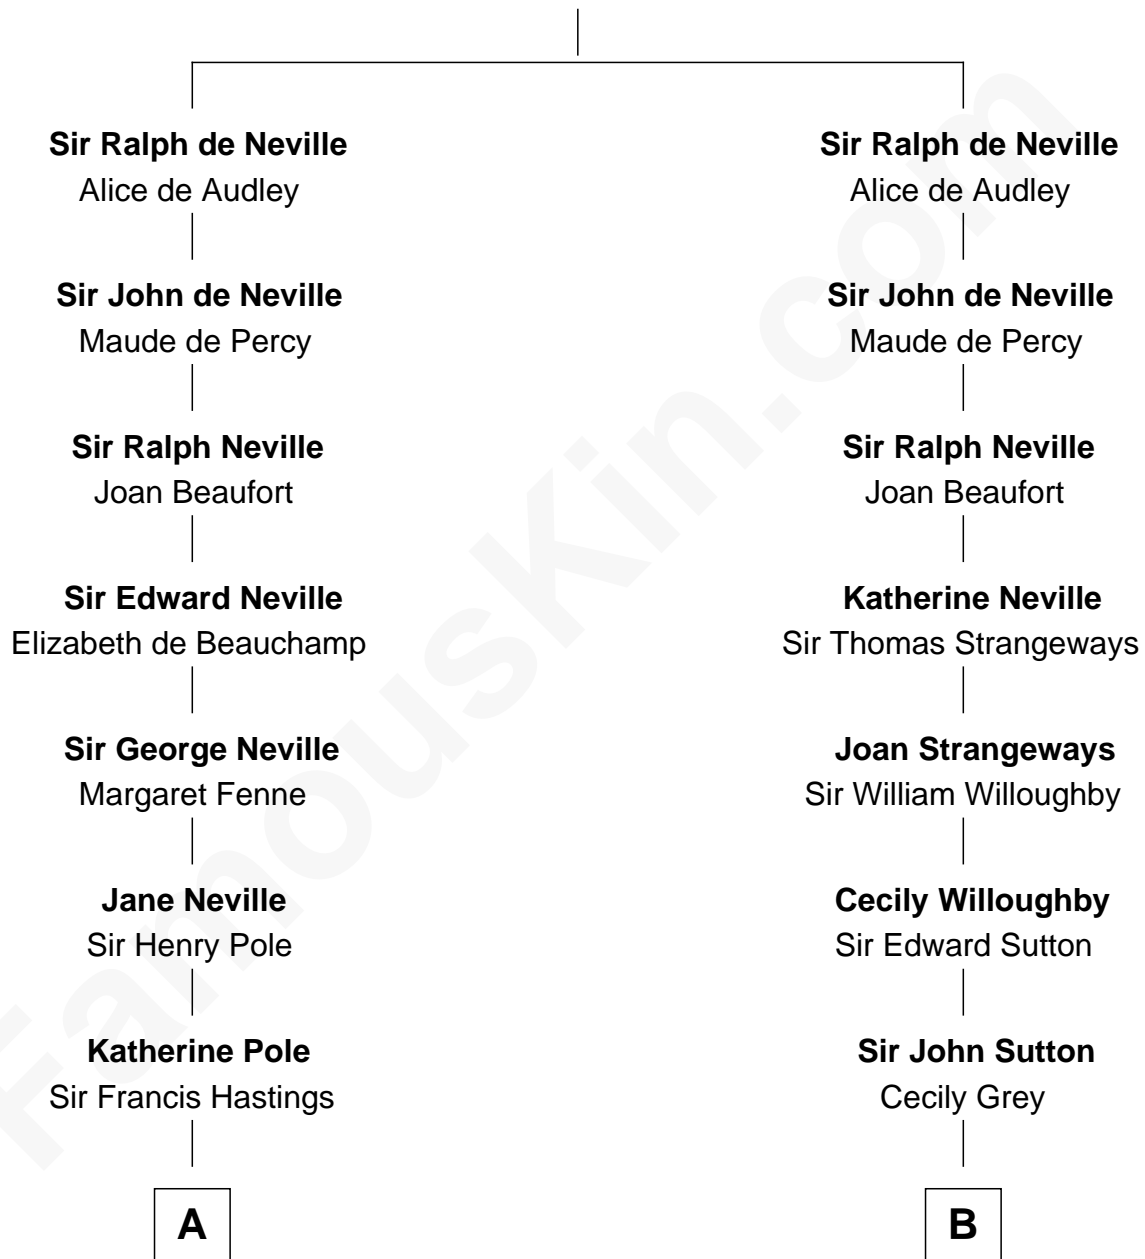

FamousKin.com

Relationship Chart of

Prince William

Prince of Wales

20th cousin 1 time removed of

Kyra Sedgwick
TV and Movie Actress

Sir Ranulph de Neville
Euphemia de Clavering

C

Albert Edward John Spencer
Cynthia Elinor Beatrix Hamilton

Edward John Spencer
Frances Ruth Burke Roche

Princess Diana Frances Spencer
Charles III, King of the United Kingdom

Prince William
Prince of Wales