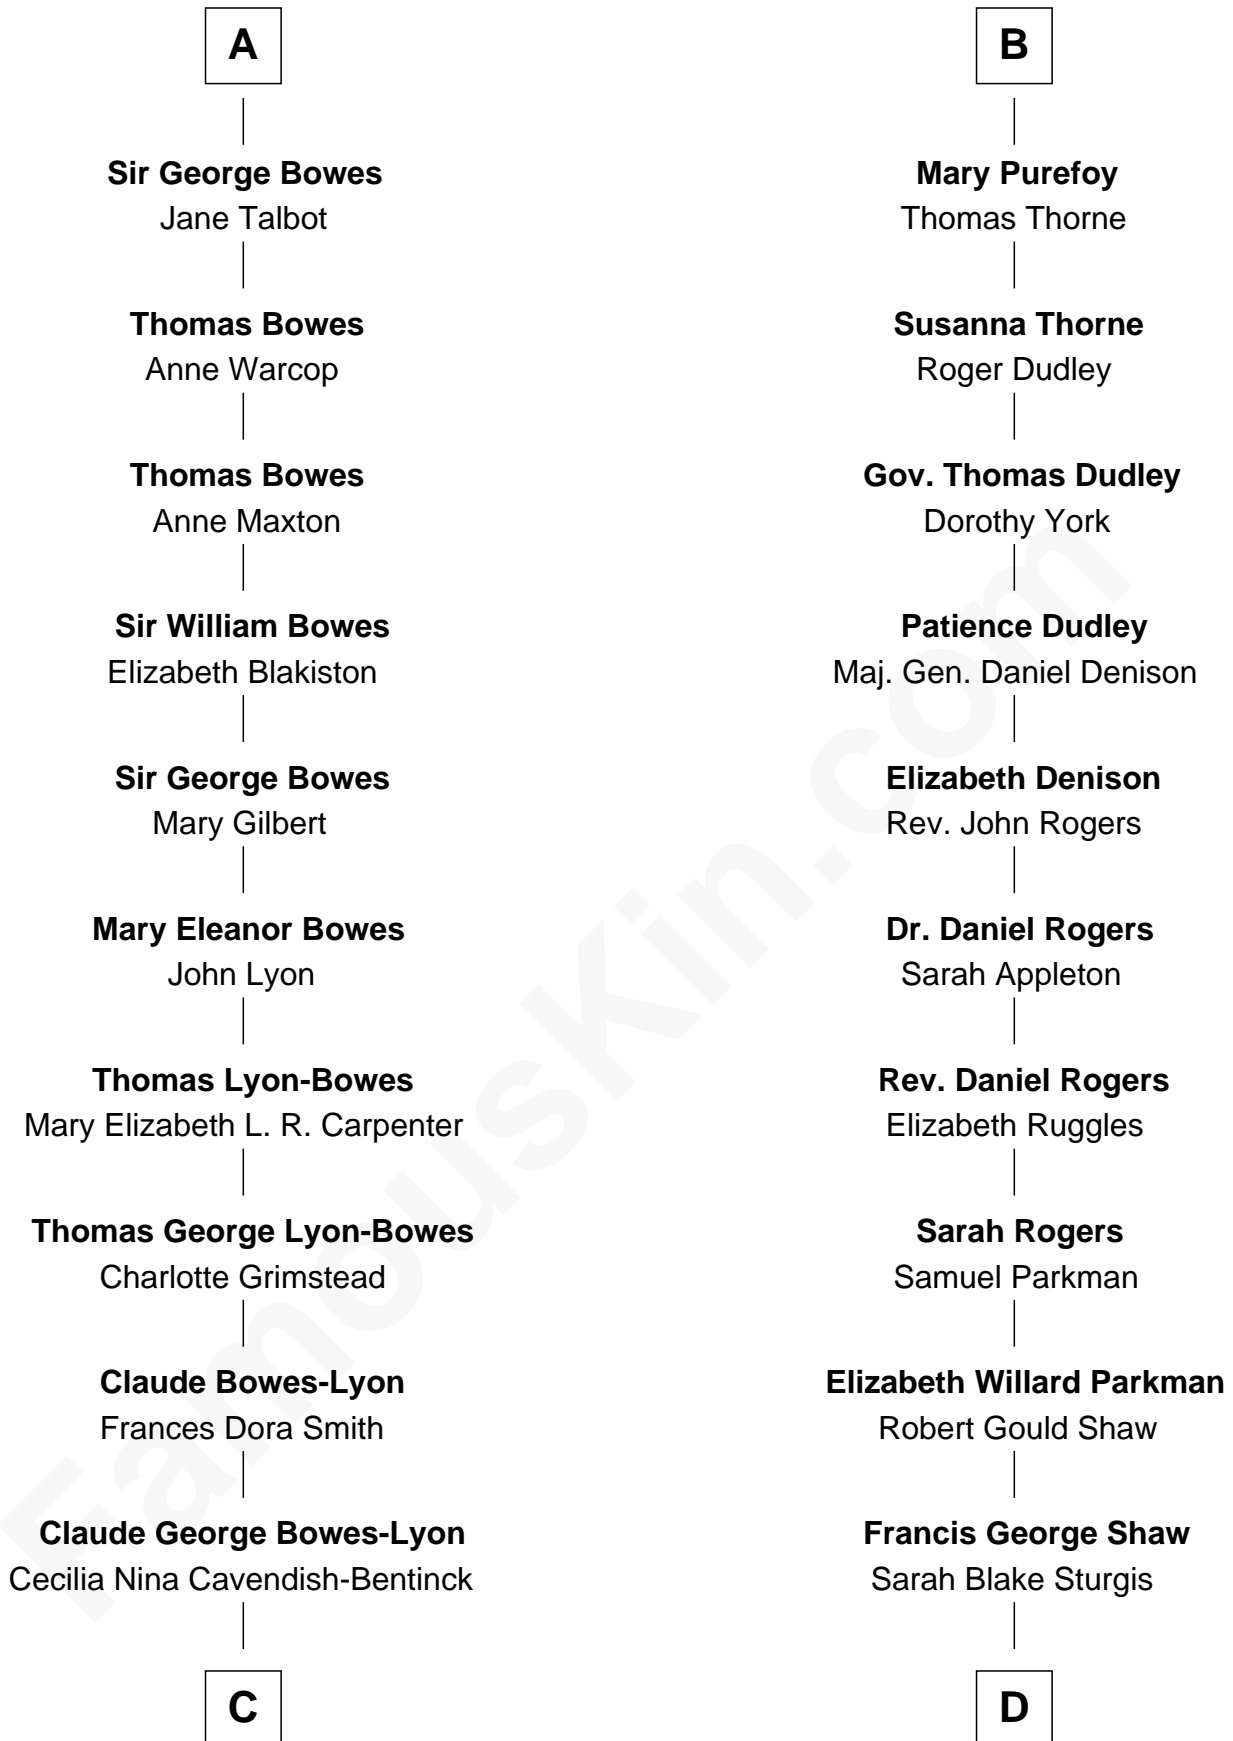

# FamousKin.com Relationship Chart of

**Prince William**

*Prince of Wales*

20th cousin 1 time removed of

**Kyra Sedgwick**

*TV and Movie Actress*

**Sir John Marmion**

Maud de Furnival

**C**

**Elizabeth Bowes-Lyon**

George VI, King of the United Kingdom

**Elizabeth II, Queen of the United Kingdom**

Prince Philip of Edinburgh

**Charles III, King of the United Kingdom**

Princess Diana Frances Spencer

**Prince William**

*Prince of Wales*

**D**

**Susanna Shaw**

Robert Bowne Minturn

**Sarah May Minturn**

Henry Dwight Sedgwick

**Robert Minturn Sedgwick**