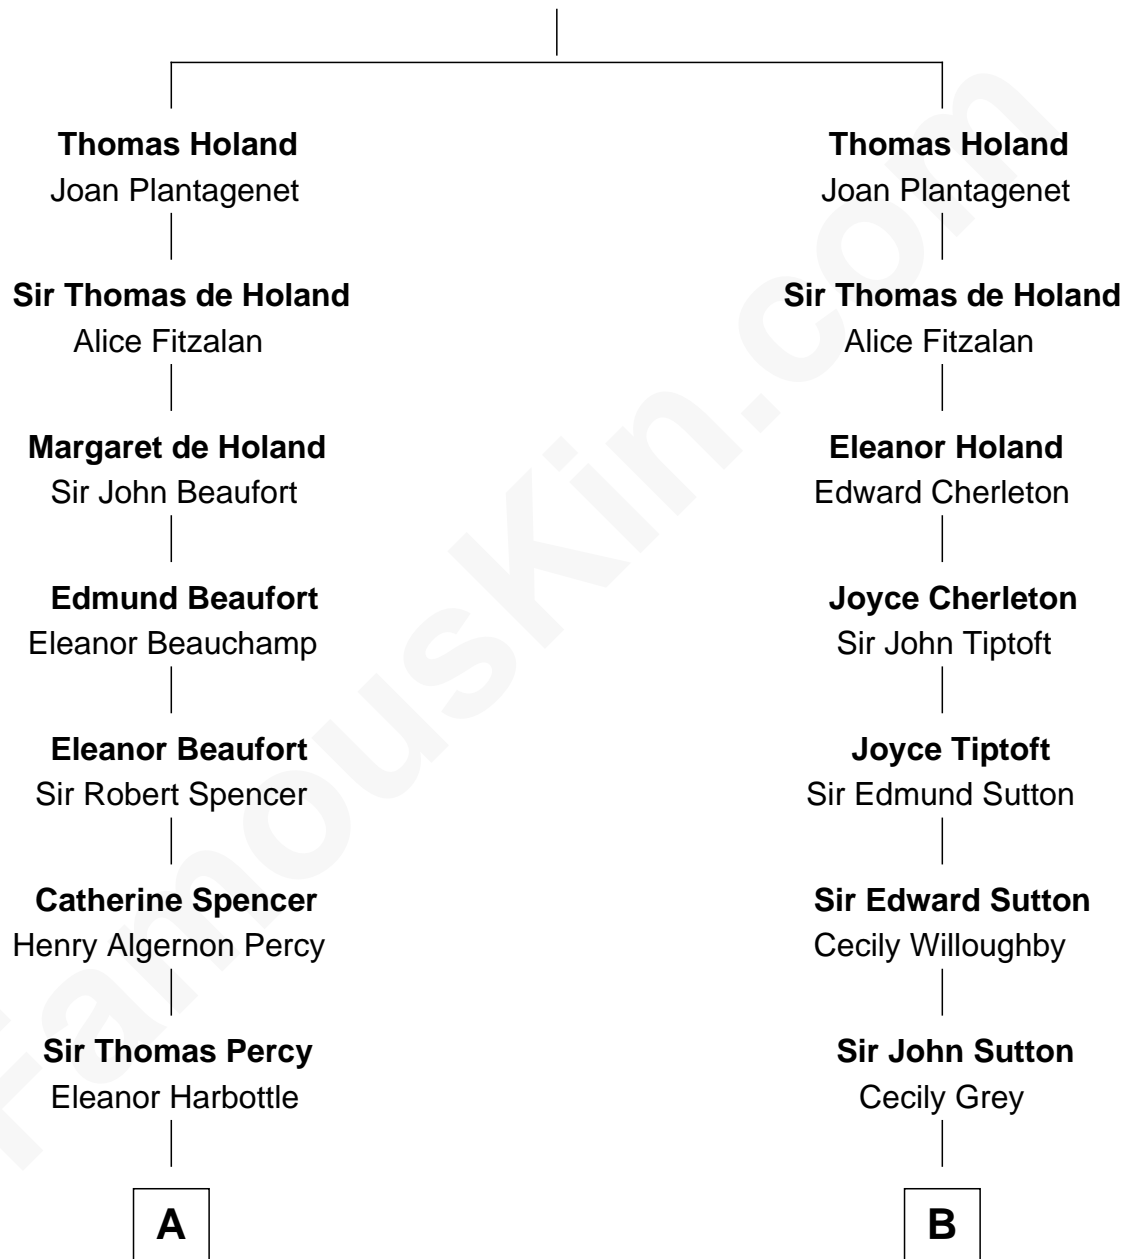

# FamousKin.com Relationship Chart of

**Prince William**

*Prince of Wales*

21st cousin of

**Kyra Sedgwick**

*TV and Movie Actress*

**Sir Robert de Holland**

Maude la Zouche

**C**

**Charles Robert Spencer**

Margaret Baring

**Albert Edward John Spencer**

Cynthia Elinor Beatrix Hamilton

**Edward John Spencer**

Frances Ruth Burke Roche

**Princess Diana Frances Spencer**

Charles III, King of the United Kingdom

**Prince William**

*Prince of Wales*

**D**

**Susanna Shaw**

Robert Bowne Minturn

**Sarah May Minturn**

Henry Dwight Sedgwick