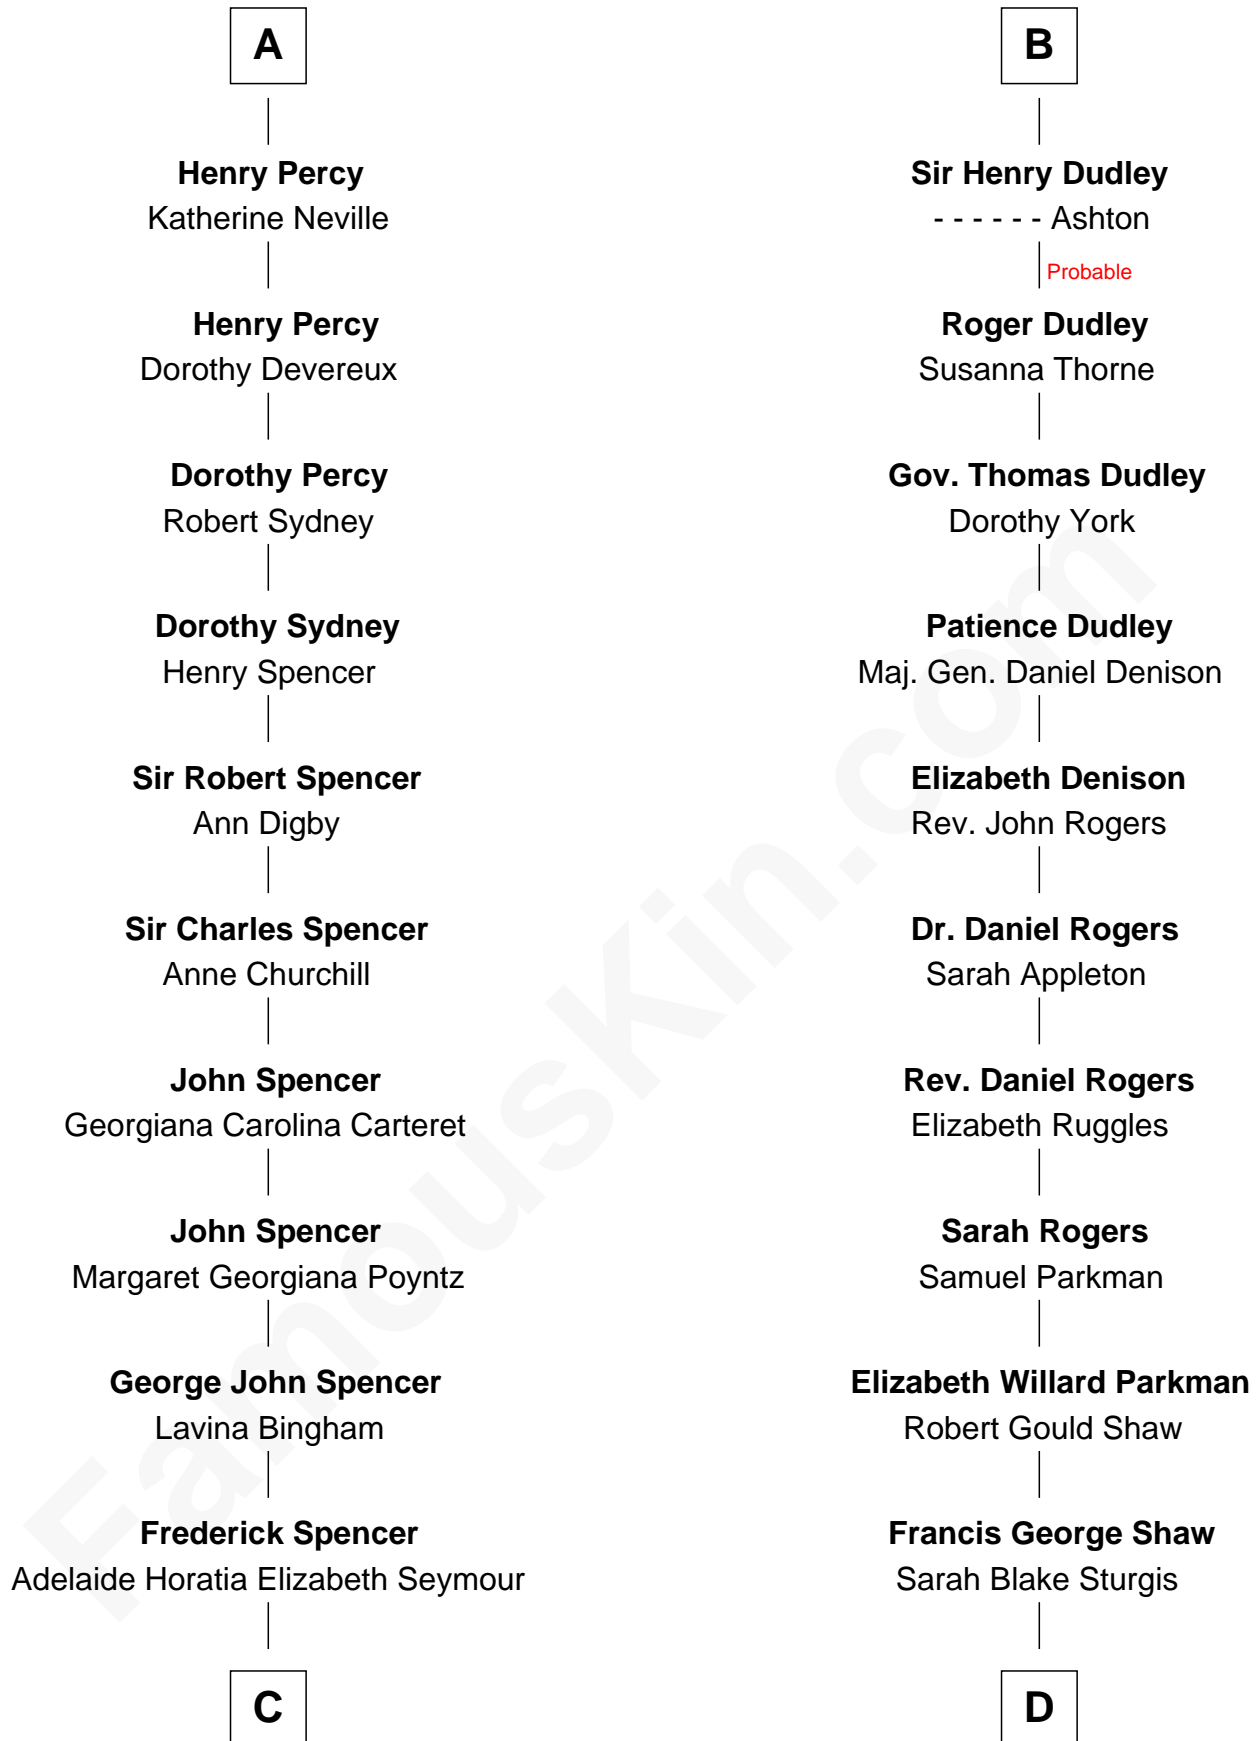

# FamousKin.com Relationship Chart of

**Prince William**

*Prince of Wales*

21st cousin of

**Kyra Sedgwick**

*TV and Movie Actress*

**Sir Robert de Holland**

Maude la Zouche

**C**

**Charles Robert Spencer**

Margaret Baring

**Albert Edward John Spencer**

Cynthia Elinor Beatrix Hamilton

**Edward John Spencer**

Frances Ruth Burke Roche

**Princess Diana Frances Spencer**

Charles III, King of the United Kingdom

**Prince William**

*Prince of Wales*

**D**

**Susanna Shaw**

Robert Bowne Minturn

**Sarah May Minturn**

Henry Dwight Sedgwick