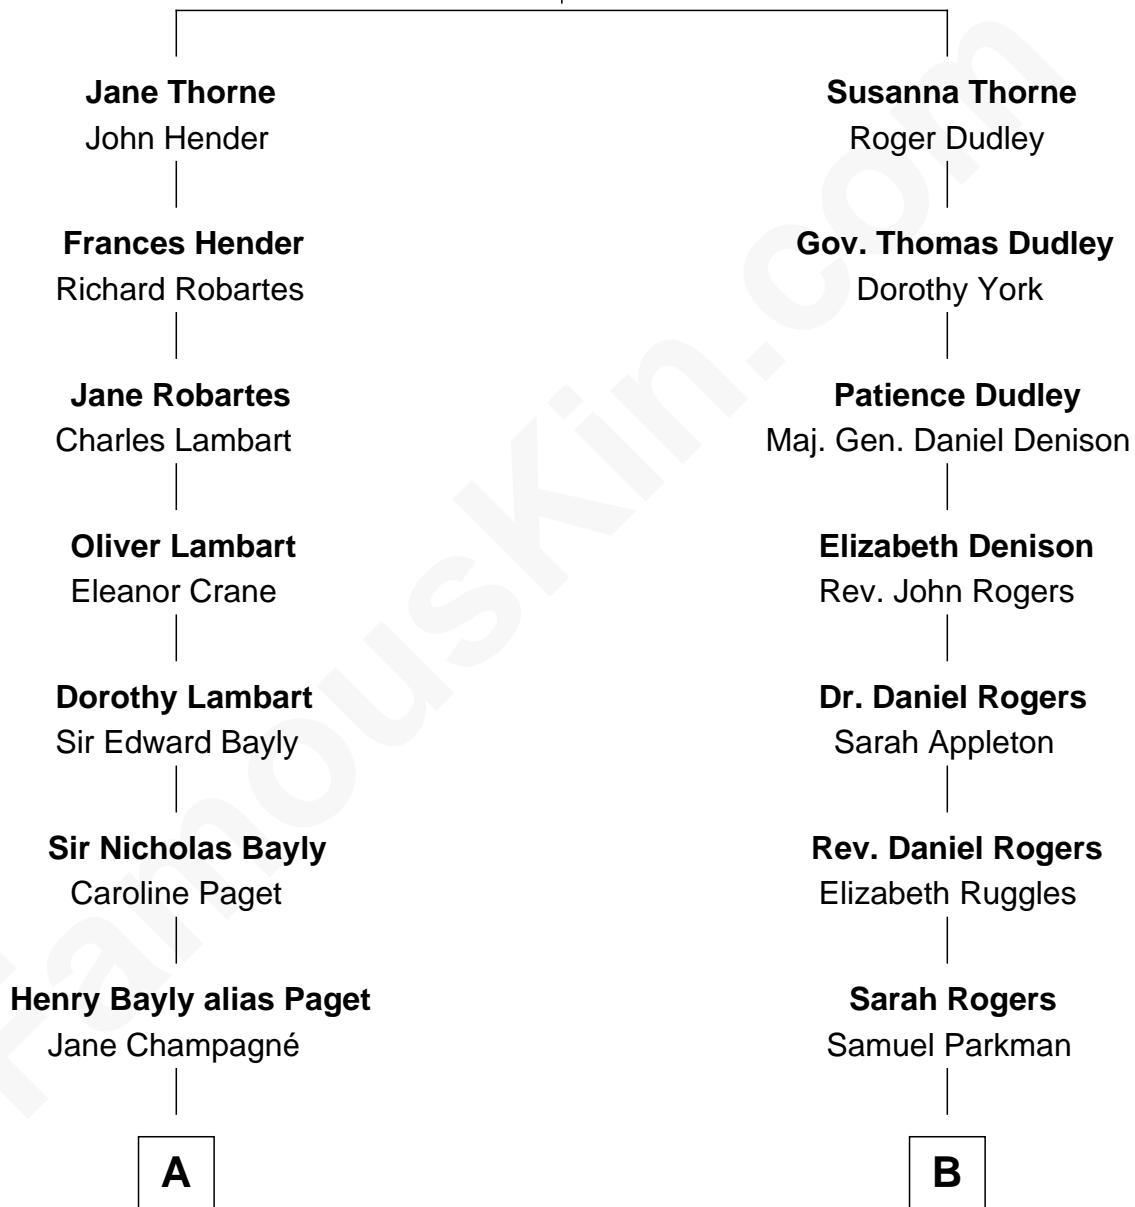

FamousKin.com Relationship Chart of

Prince William

Prince of Wales

13th cousin 1 time removed of

Kyra Sedgwick

TV and Movie Actress

Thomas Thorne

Mary Purefoy

A

Henry William Paget
Lady Caroline Elizabeth Villiers

Lady Caroline Paget
Charles Gordon-Lennox

Cecilia Catherine Gordon-Lennox
Charles George Bingham

Rosalind Cecilia Caroline Bingham
James Albert Edward Hamilton

Cynthia Elinor Beatrix Hamilton
Albert Edward John Spencer

Edward John Spencer
Frances Ruth Burke Roche

Princess Diana Frances Spencer
Charles III, King of the United Kingdom

Prince William
Prince of Wales