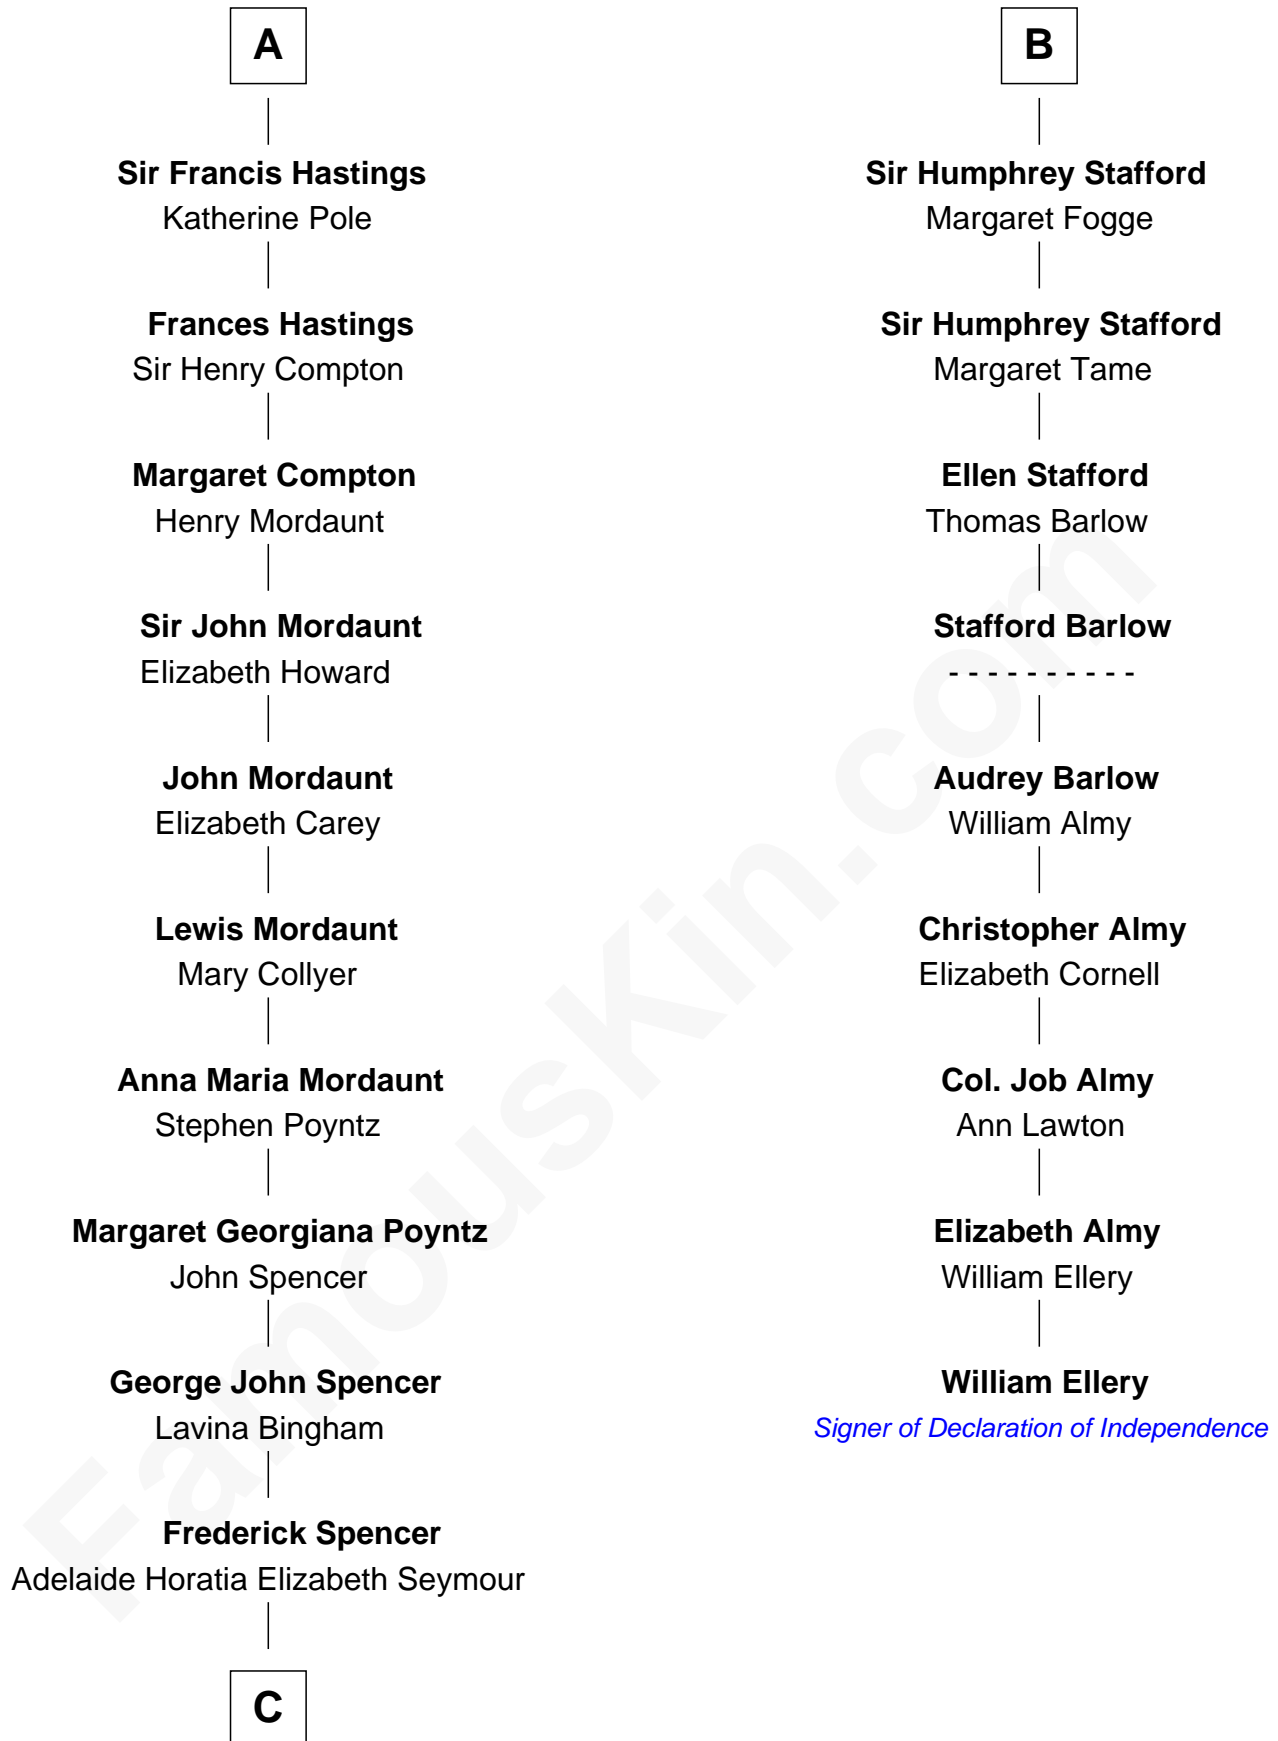

FamousKin.com Relationship Chart of

Prince William

Prince of Wales

15th cousin 6 times removed of

William Ellery

Signer of the Declaration of Independence

C

—
Charles Robert Spencer

Margaret Baring

—
Albert Edward John Spencer

Cynthia Elinor Beatrix Hamilton

—
Edward John Spencer

Frances Ruth Burke Roche

—
Princess Diana Frances Spencer

Charles III, King of the United Kingdom

—
Prince William