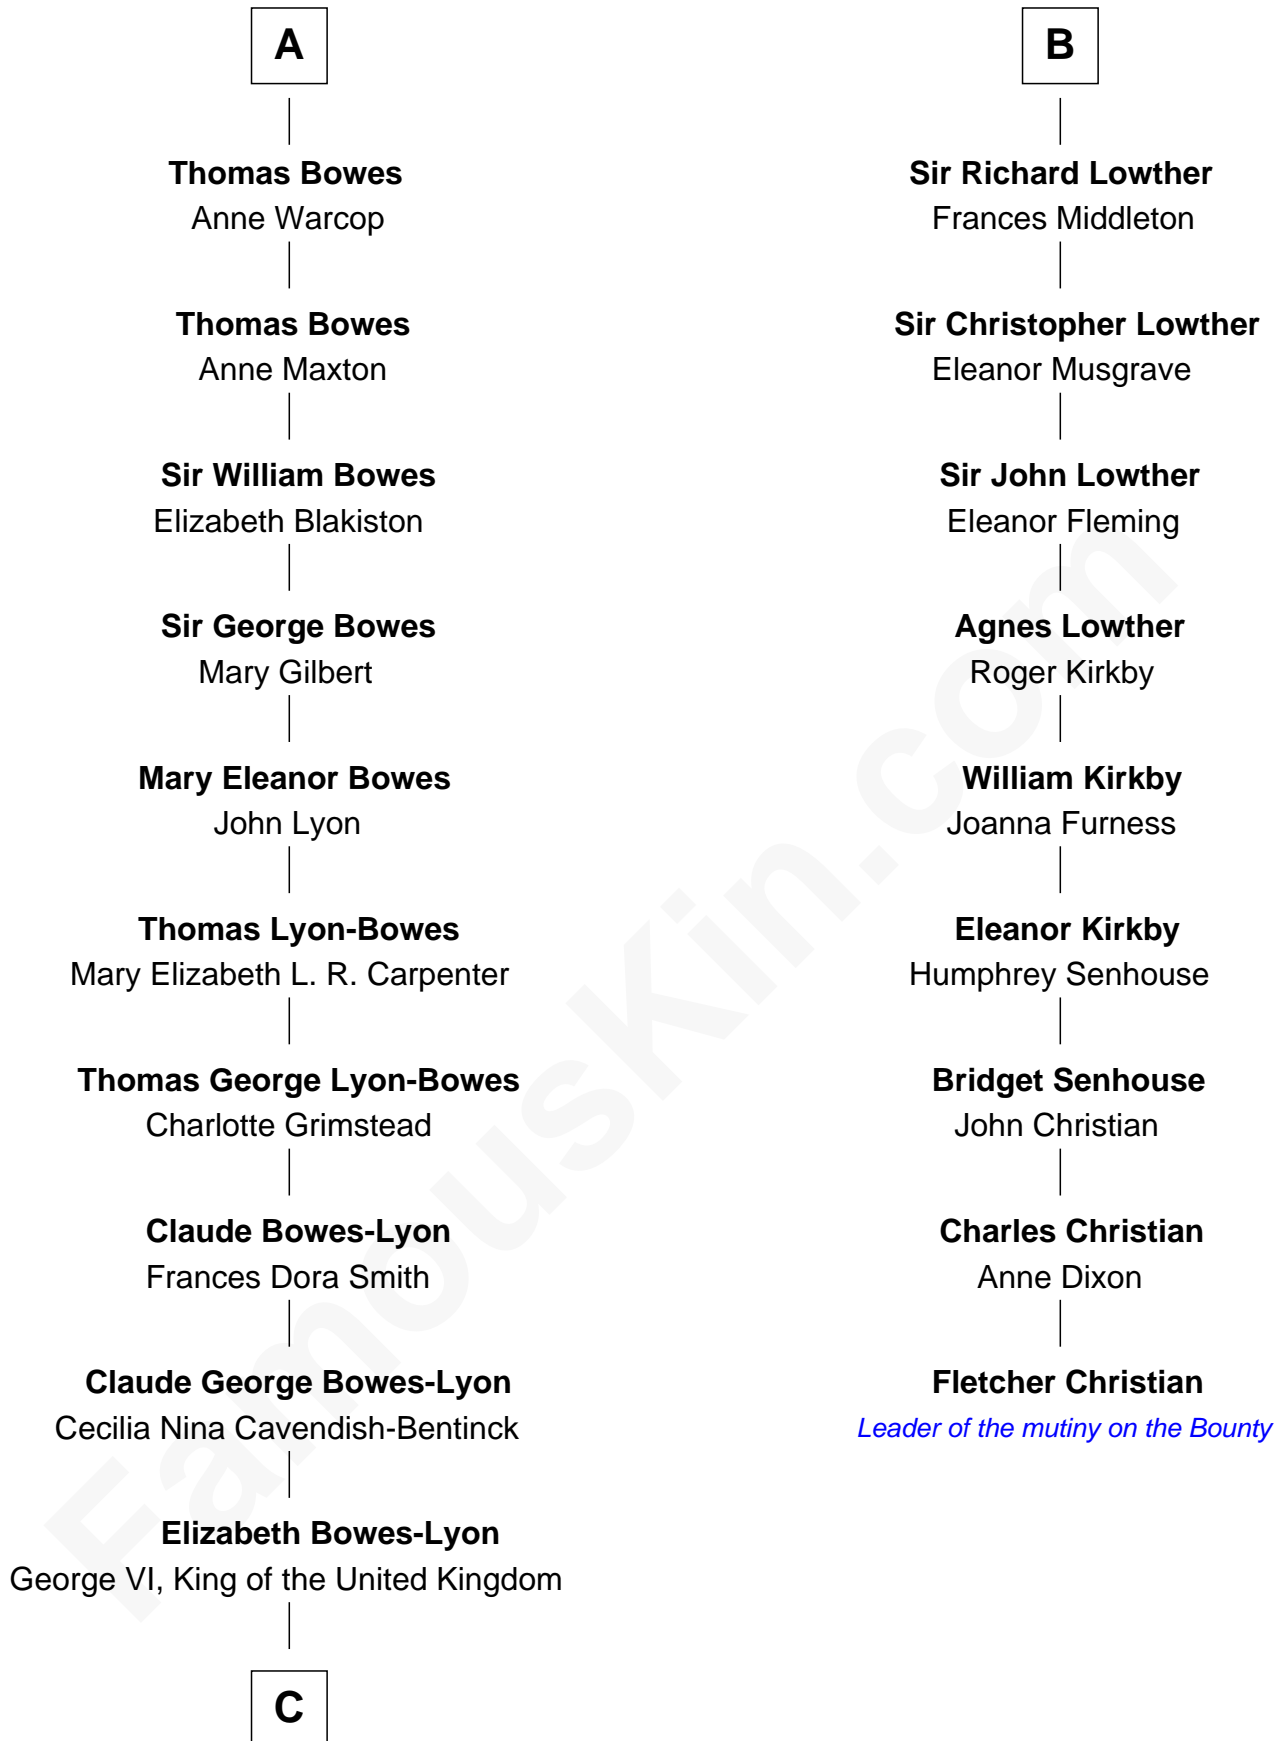

FamousKin.com Relationship Chart of

Prince William

Prince of Wales

15th cousin 4 times removed of

Fletcher Christian

Leader of the mutiny on the Bounty

Sir Thomas de Beauchamp

Katherine de Mortimer

C

Elizabeth II, Queen of the United Kingdom

Prince Philip of Edinburgh

Charles III, King of the United Kingdom

Princess Diana Frances Spencer

Prince William

Prince of Wales

FamousKin.com