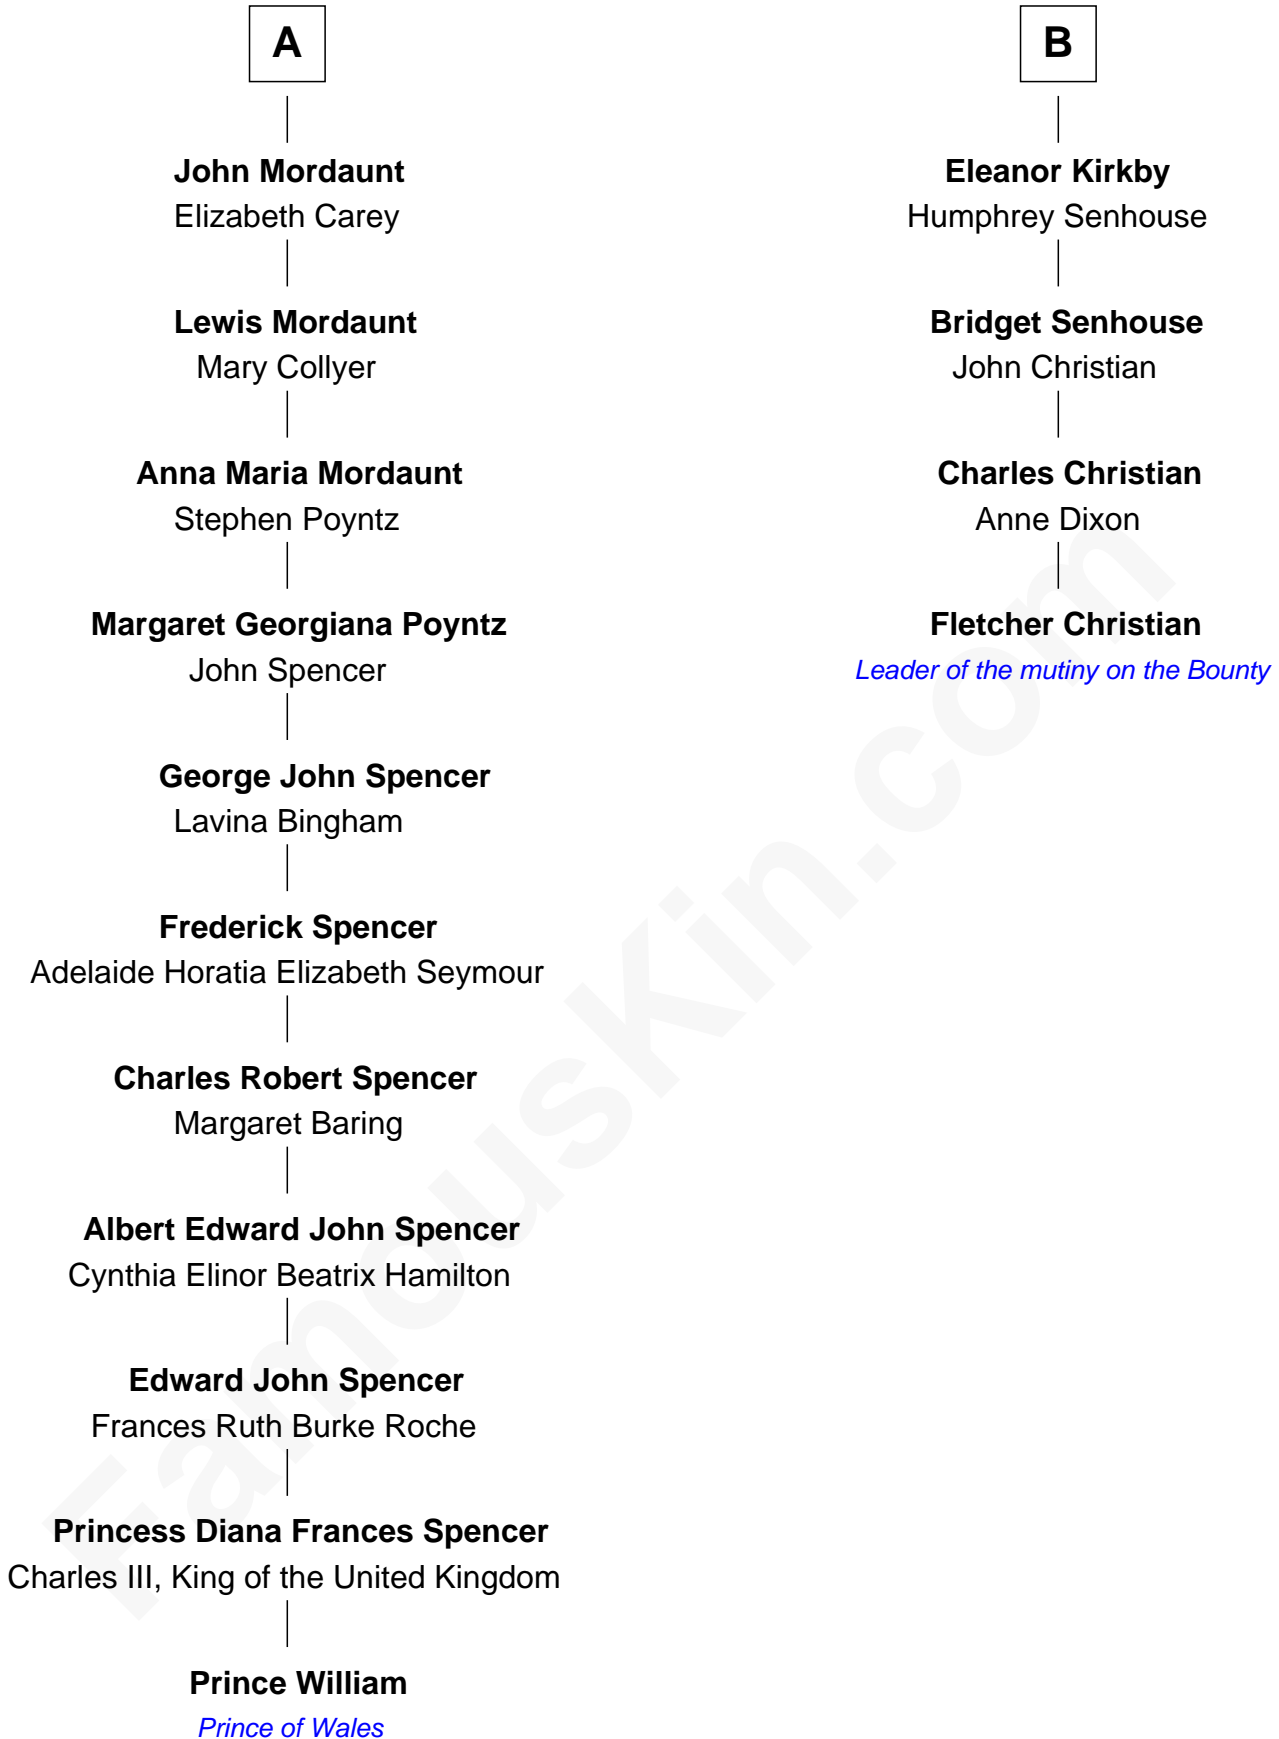

## Relationship Chart of

### Prince William

*Prince of Wales*

10th cousin 7 times removed of

**Fletcher Christian**  
*Leader of the mutiny on the Bounty*

William photo by [InSapphoWeTrust](#) (CC BY-SA 2.0)