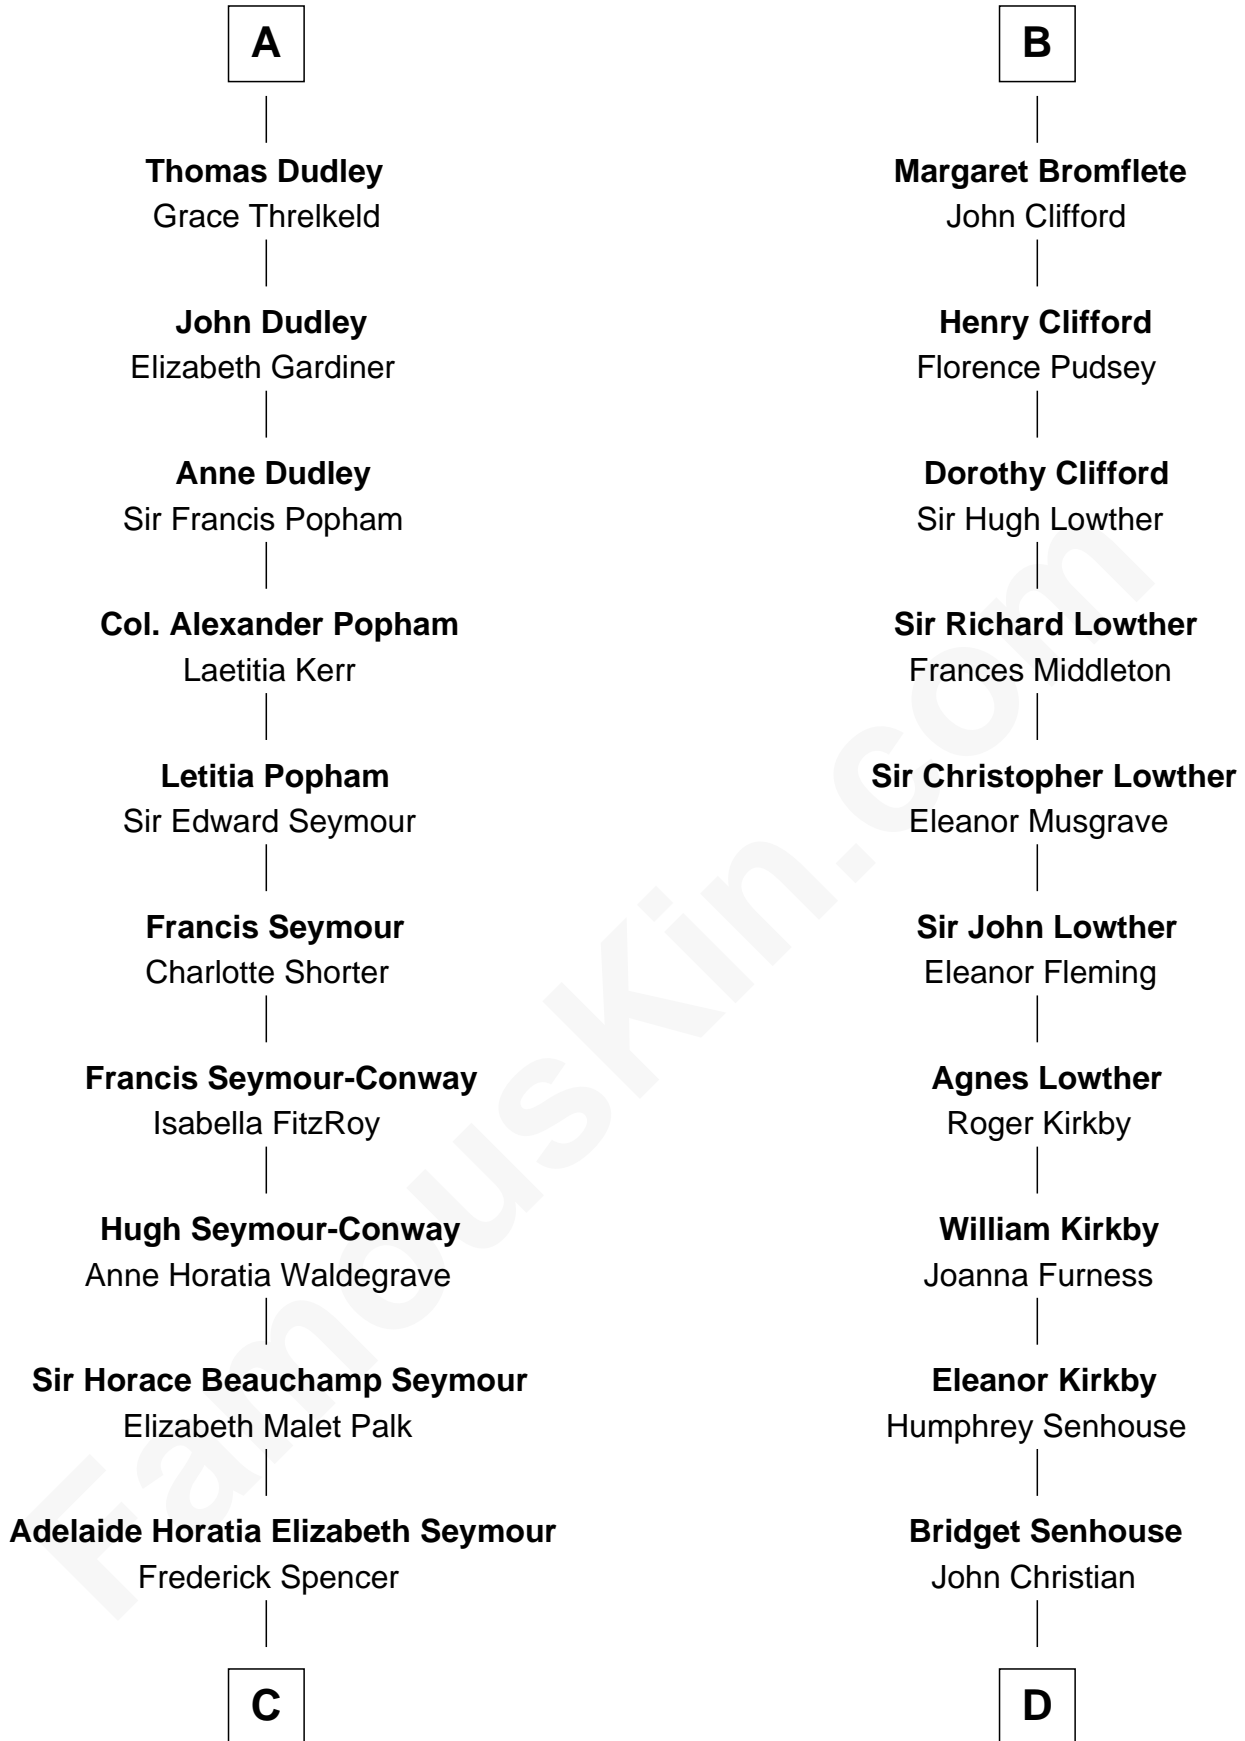

FamousKin.com

Relationship Chart of

Prince William

Prince of Wales

18th cousin 3 times removed of

Fletcher Christian
Leader of the mutiny on the Bounty

C

Charles Robert Spencer

Margaret Baring

Albert Edward John Spencer

Cynthia Elinor Beatrix Hamilton

Edward John Spencer

Frances Ruth Burke Roche

Princess Diana Frances Spencer

Charles III, King of the United Kingdom

Prince William

Prince of Wales

D

Charles Christian

Anne Dixon

Fletcher Christian

Leader of the mutiny on the Bounty

FamousKin.com